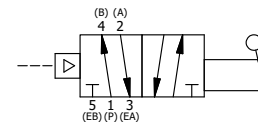

4

3

2

1

AAA
PRODUCTS
INTERNATIONAL

**AAA PRODUCTS
INTERNATIONAL**
7114 Harry Hines Blvd
Dallas, TX 75235

TITLE: 3/8" SIDE PORT, LEVER, 2 POS,
FRICTION POS, SPRING RTRN,
LOCKOUT C, STAINLESS

DRAWING NO.:
DIM_HR3LOSS