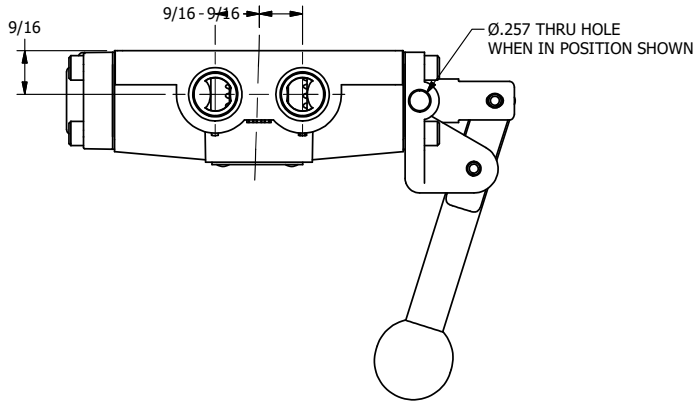

4

3

2

1

AAA
PRODUCTS
INTERNATIONAL

**AAA PRODUCTS
INTERNATIONAL**
7114 Harry Hines Blvd
Dallas, TX 75235

TITLE: 3/8" SIDE PORT, LEVER, 2 POS,
FRICTION POS, SPRING RTRN,
LOCKOUT C, STAINLESS

DRAWING NO.:
DIM_HR3LOSS