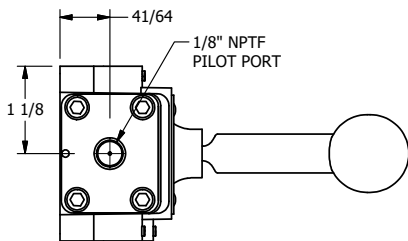

4

3

2

1

AAA
PRODUCTS
INTERNATIONAL

**AAA PRODUCTS
INTERNATIONAL**
7114 Harry Hines Blvd
Dallas, TX 75235

TITLE: 3/8" SIDE PORT, LEVER, 2 POS,
FRICTION POS, SPRING RTRN,
LOCKOUT C, STAINLESS

DRAWING NO.:
DIM_HR3LOSS