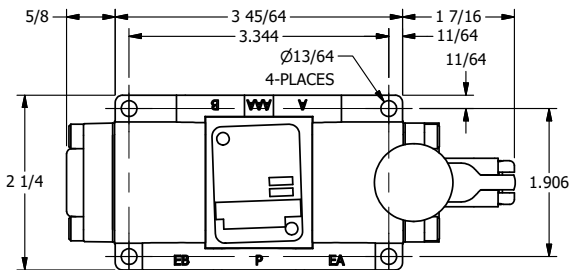

4

3

2

1

AAA
PRODUCTS
INTERNATIONAL

**AAA PRODUCTS
INTERNATIONAL**
7114 Harry Hines Blvd
Dallas, TX 75235

TITLE: 3/8" SIDE PORT, LEVER, 2 POS,
FRICTION POS, SPRING RTRN,
LOCKOUT C, STAINLESS

DRAWING NO.:
DIM_HR3LOSS