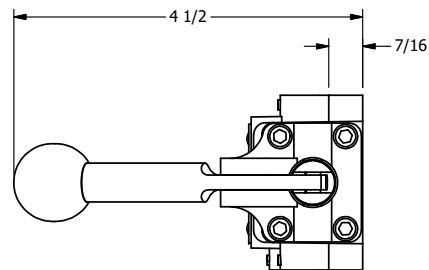

4

3

2

1

AAA
PRODUCTS
INTERNATIONAL

**AAA PRODUCTS
INTERNATIONAL**
7114 Harry Hines Blvd
Dallas, TX 75235

TITLE: 3/8" SIDE PORT, LEVER, 2 POS,
FRICTION POS, SPRING RTRN,
LOCKOUT C, STAINLESS

DRAWING NO.:
DIM_HR3LOSS