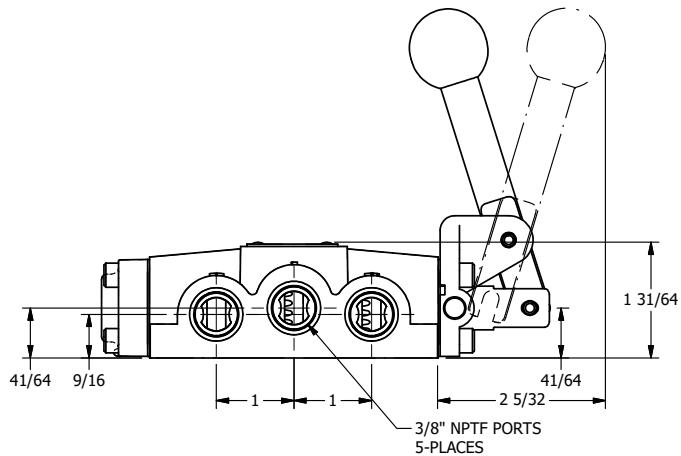

4

3

2

1

AAA
PRODUCTS
INTERNATIONAL

**AAA PRODUCTS
INTERNATIONAL**
7114 Harry Hines Blvd
Dallas, TX 75235

TITLE: 3/8" SIDE PORT, LEVER, 2 POS,
FRICTION POS, SPRING RTRN,
LOCKOUT C, STAINLESS

DRAWING NO.:
DIM_HR3LOSS