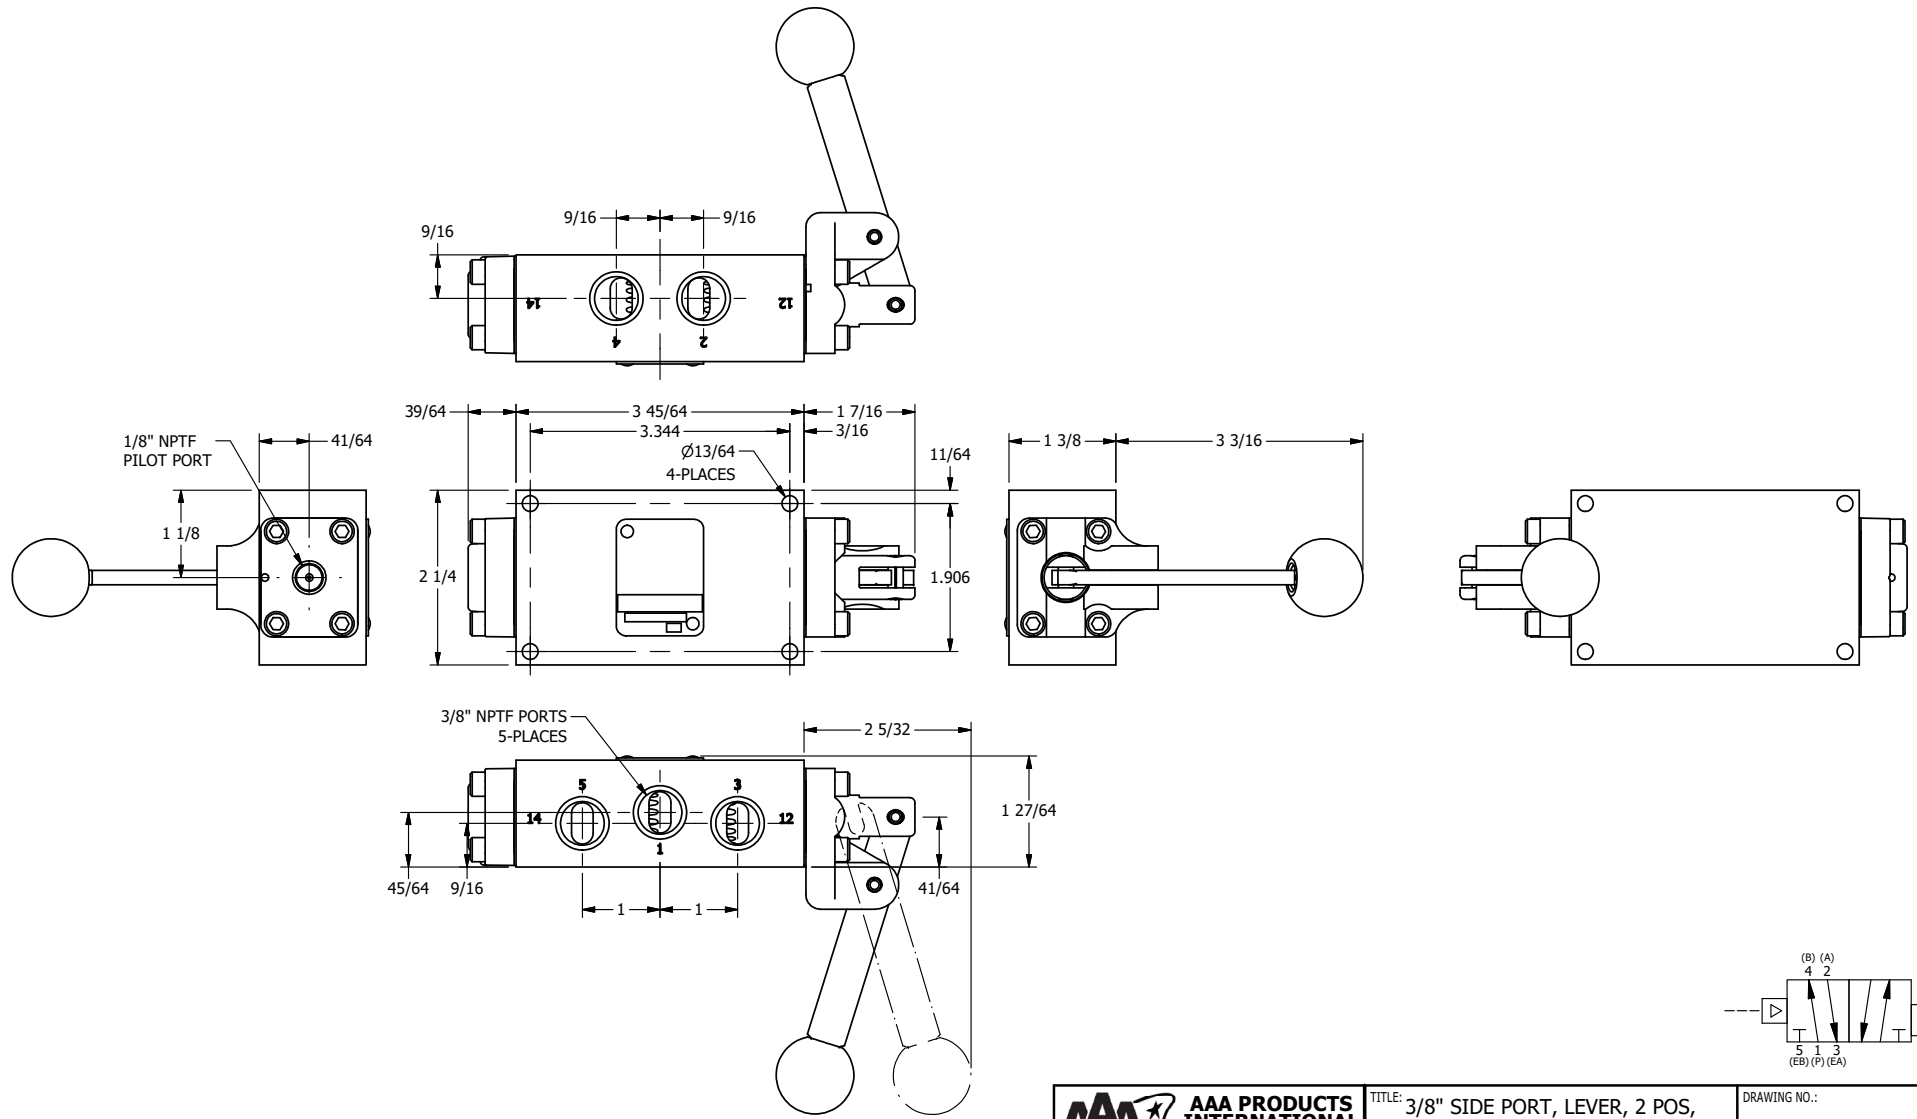

**AAA**  
PRODUCTS  
INTERNATIONAL

**AAA PRODUCTS  
INTERNATIONAL**  
7114 Harry Hines Blvd  
Dallas, TX 75235

TITLE: 3/8" SIDE PORT, LEVER, 2 POS,  
FRICTION POS, PILOT RTRN,  
180D LEVER

DRAWING NO.:  
DIM\_HR3JT