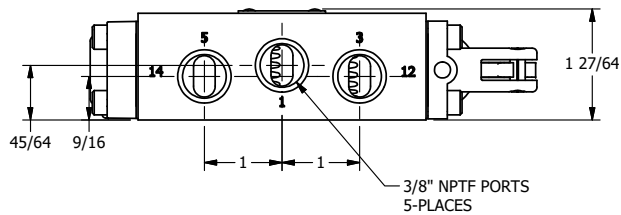

4

3

2

1

**AAA**  
PRODUCTS  
INTERNATIONAL

**AAA PRODUCTS  
INTERNATIONAL**  
7114 Harry Hines Blvd  
Dallas, TX 75235

TITLE: 3/8" SIDE PORT, LEVER, 2 POS,  
FRCTN POS, PILOT RTRN,  
RED KNB, 90D LVR

DRAWING NO.:  
DIM\_HR3JR