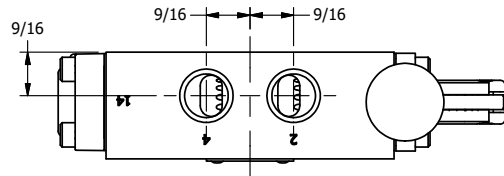

4

3

2

1

**AAA**  
PRODUCTS  
INTERNATIONAL

**AAA PRODUCTS  
INTERNATIONAL**  
7114 Harry Hines Blvd  
Dallas, TX 75235

TITLE: 3/8" SIDE PORT, LEVER, 2 POS,  
FRCTN POS, PILOT RTRN,  
RED KNB, 90D LVR

DRAWING NO.:  
DIM\_HR3JR