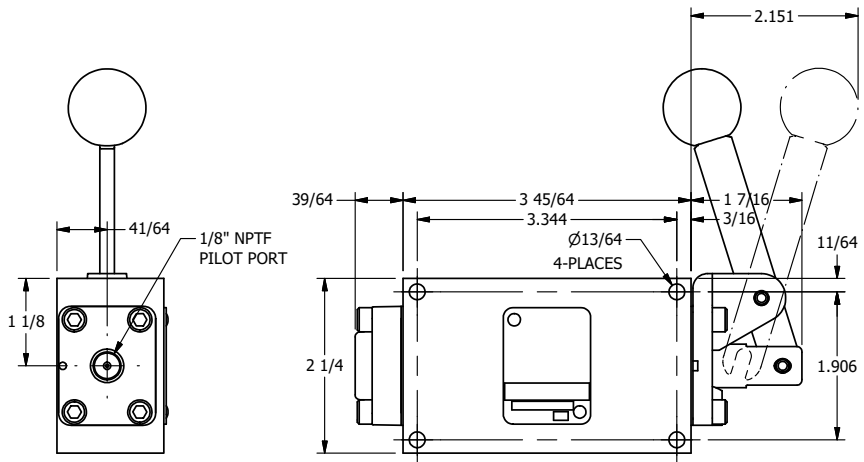

4

3

2

1

**AAA**  
PRODUCTS  
INTERNATIONAL

**AAA PRODUCTS  
INTERNATIONAL**  
7114 Harry Hines Blvd  
Dallas, TX 75235

TITLE: 3/8" SIDE PORT, LEVER, 2 POS,  
FRCTN POS, PILOT RTRN,  
RED KNB, 90D LVR

DRAWING NO.:  
DIM\_HR3JR