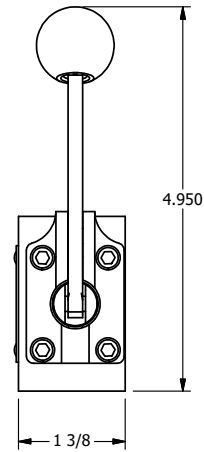

4

3

2

1

**AAA**  
PRODUCTS  
INTERNATIONAL

**AAA PRODUCTS  
INTERNATIONAL**  
7114 Harry Hines Blvd  
Dallas, TX 75235

TITLE: 3/8" SIDE PORT, LEVER, 2 POS,  
FRCTN POS, PILOT RTRN,  
RED KNB, 90D LVR

DRAWING NO.:  
DIM\_HR3JR