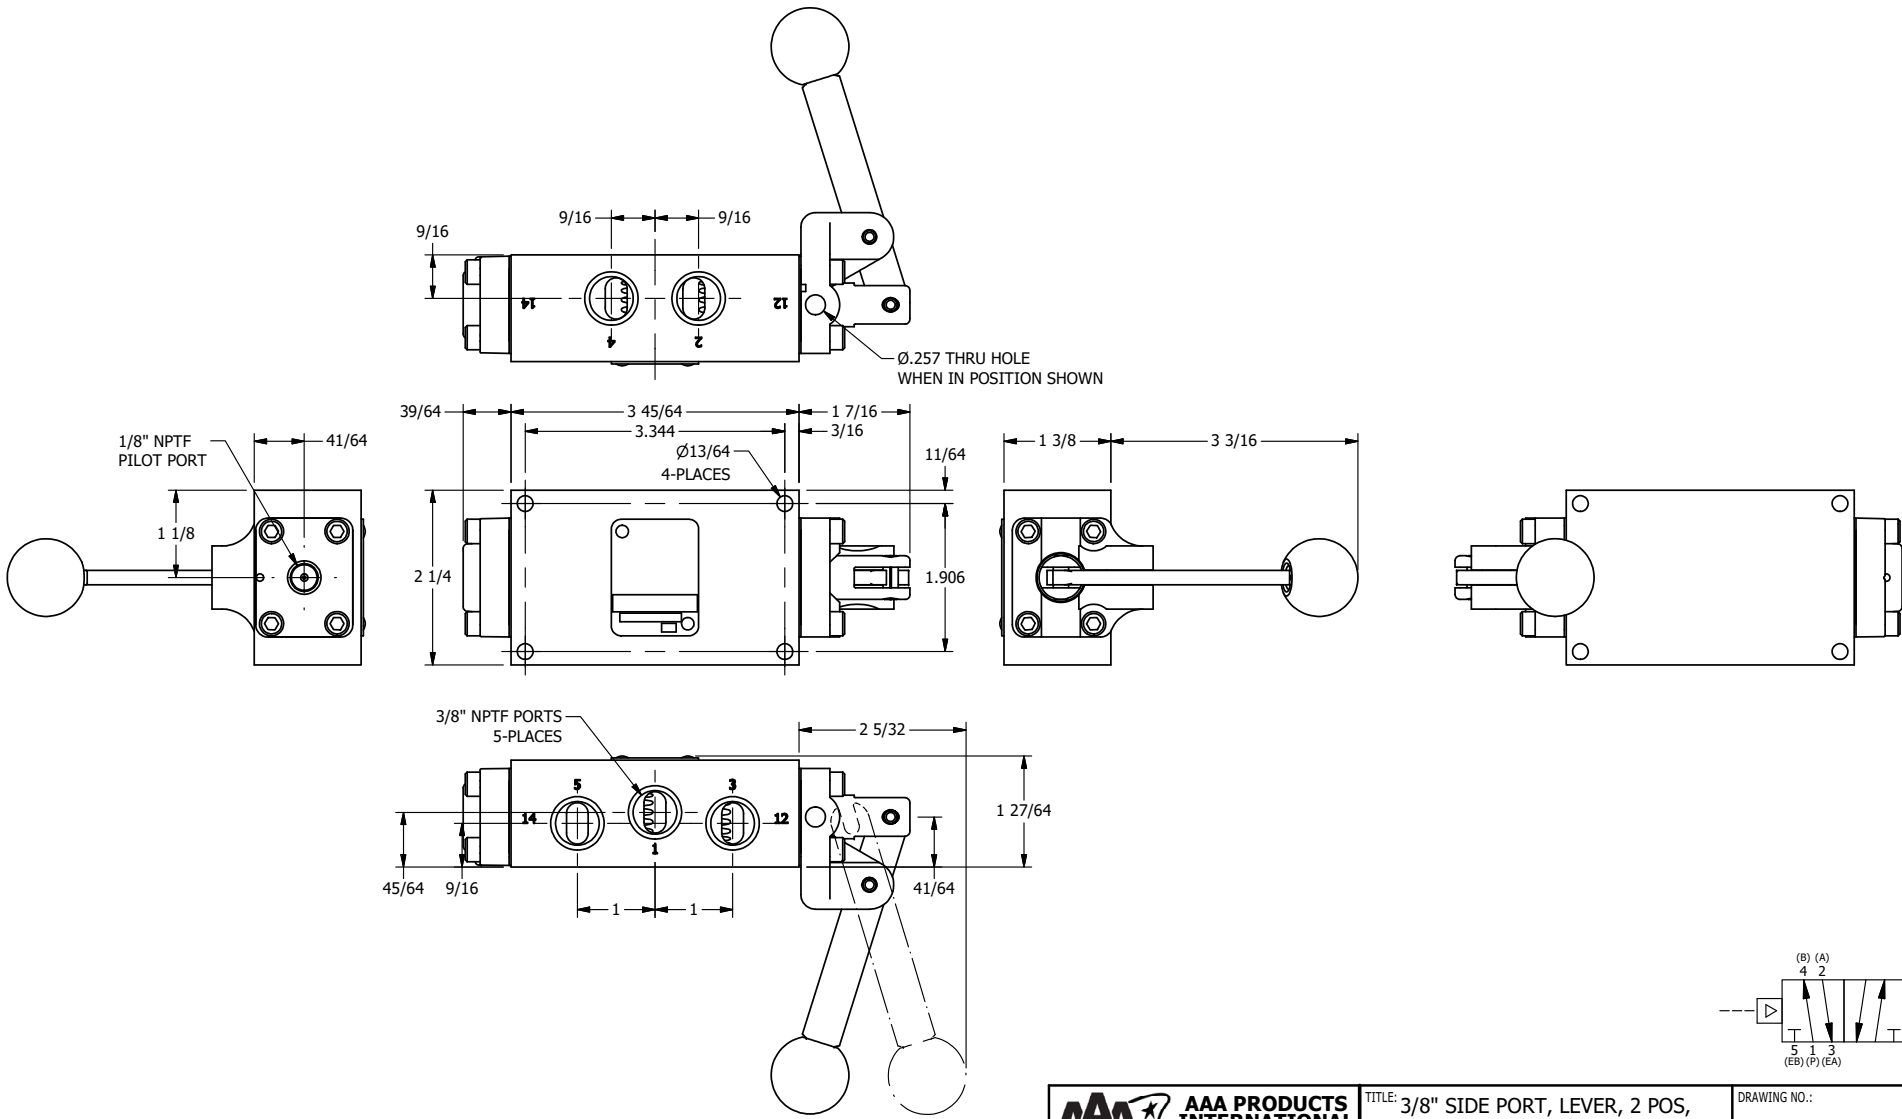

AAA
PRODUCTS
INTERNATIONAL

**AAA PRODUCTS
INTERNATIONAL**
7114 Harry Hines Blvd
Dallas, TX 75235

TITLE: 3/8" SIDE PORT, LEVER, 2 POS,
FRCTN POS, PILOT RTRN,
RED KNB, LOCKOUT C, 180D LVR

DRAWING NO.:
DIM_HR3JLOT