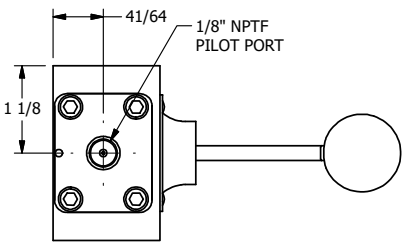

4

3

2

1

AAA
PRODUCTS
INTERNATIONAL

**AAA PRODUCTS
INTERNATIONAL**
7114 Harry Hines Blvd
Dallas, TX 75235

TITLE: 3/8" SIDE PORT, LEVER, 2 POS,
FRICTION POS, PILOT RTRN,
RED KNOB, LOCKOUT C

DRAWING NO.:
DIM_HR3JLO