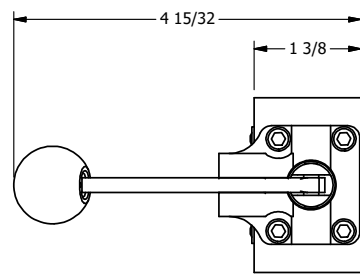

4

3

2

1

AAA
PRODUCTS
INTERNATIONAL

**AAA PRODUCTS
INTERNATIONAL**
7114 Harry Hines Blvd
Dallas, TX 75235

TITLE: 3/8" SIDE PORT, LEVER, 2 POS,
FRICTION POS, PILOT RTRN,
RED KNOB, LOCKOUT C

DRAWING NO.:
DIM_HR3JLO