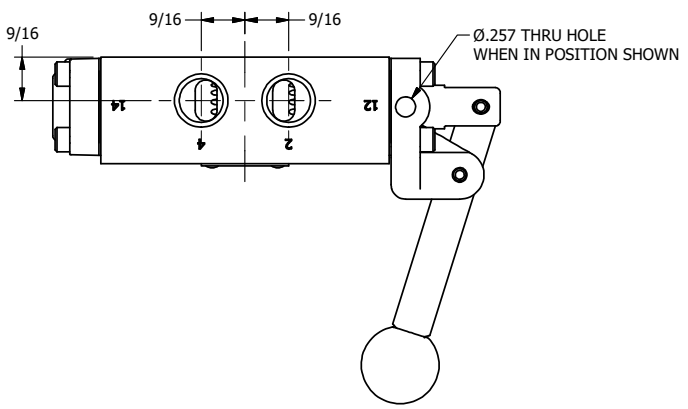

4

3

2

1

AAA
PRODUCTS
INTERNATIONAL

**AAA PRODUCTS
INTERNATIONAL**
7114 Harry Hines Blvd
Dallas, TX 75235

TITLE: 3/8" SIDE PORT, LEVER, 2 POS,
FRICTION POS, PILOT RTRN,
RED KNOB, LOCKOUT C

DRAWING NO.:
DIM_HR3JLO