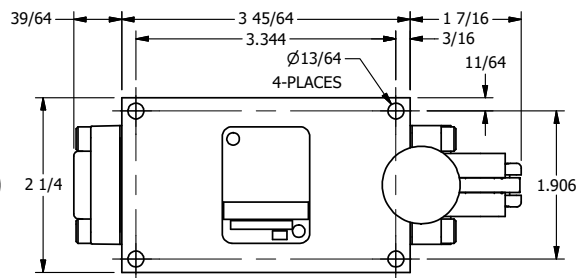

4

3

2

1

AAA
PRODUCTS
INTERNATIONAL

**AAA PRODUCTS
INTERNATIONAL**
7114 Harry Hines Blvd
Dallas, TX 75235

TITLE: 3/8" SIDE PORT, LEVER, 2 POS,
FRICTION POS, PILOT RTRN,
RED KNOB, LOCKOUT C

DRAWING NO.:
DIM_HR3JLO