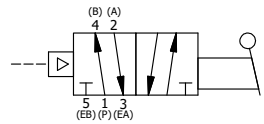

4

3

2

1

AAA
PRODUCTS
INTERNATIONAL

**AAA PRODUCTS
INTERNATIONAL**
7114 Harry Hines Blvd
Dallas, TX 75235

TITLE: 3/8" SIDE PORT, LEVER, 2 POS,
FRICTION POS, PILOT RTRN,
RED KNOB, LOCKOUT C

DRAWING NO.:
DIM_HR3JLO