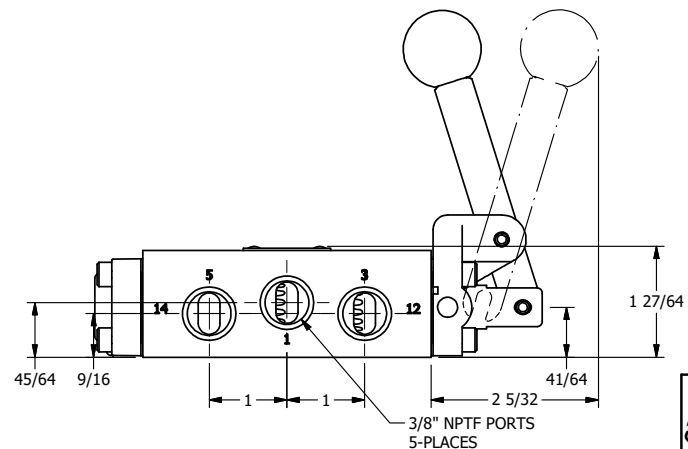

4

3

2

1

AAA
PRODUCTS
INTERNATIONAL

**AAA PRODUCTS
INTERNATIONAL**
7114 Harry Hines Blvd
Dallas, TX 75235

TITLE: 3/8" SIDE PORT, LEVER, 2 POS,
FRICTION POS, PILOT RTRN,
RED KNOB, LOCKOUT C

DRAWING NO.:
DIM_HR3JLO