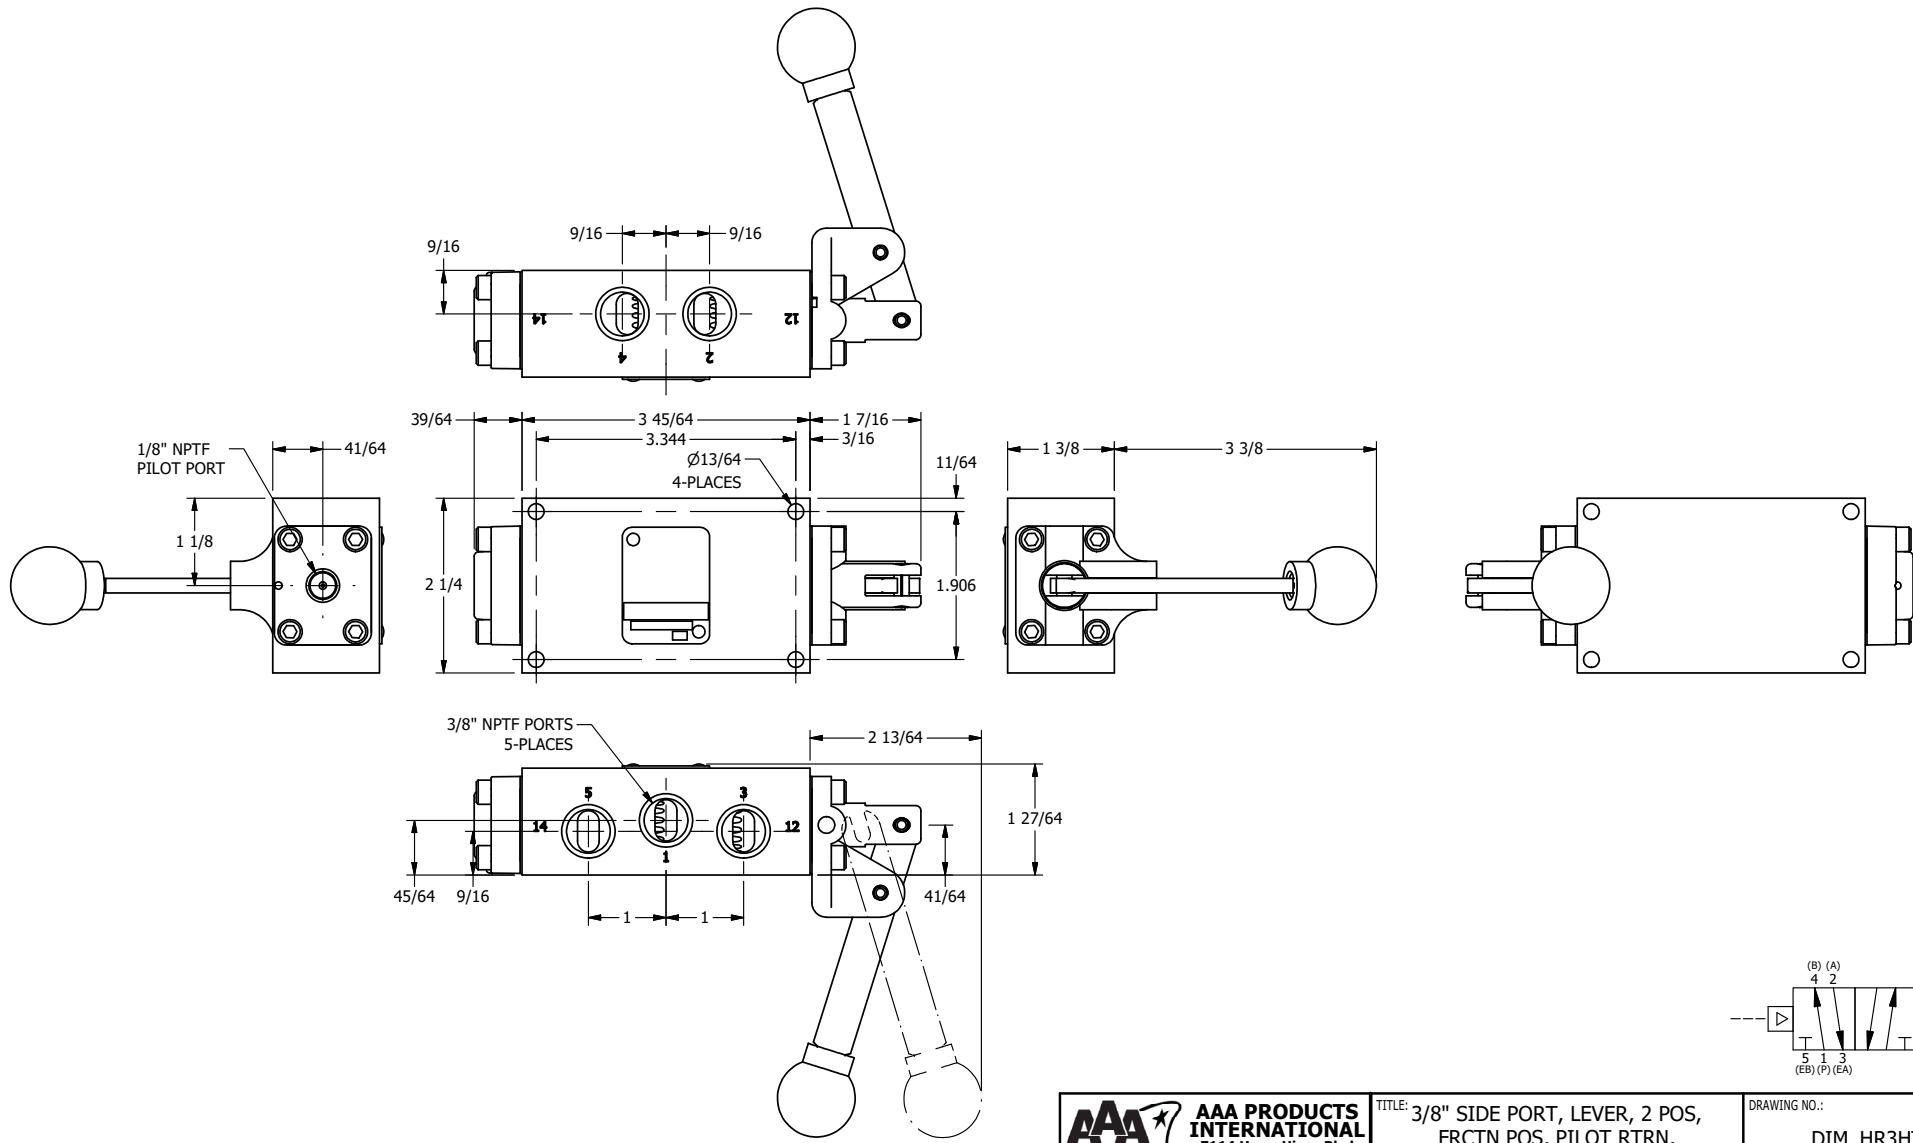

AAA
PRODUCTS
INTERNATIONAL

**AAA PRODUCTS
INTERNATIONAL**
7114 Harry Hines Blvd
Dallas, TX 75235

TITLE: 3/8" SIDE PORT, LEVER, 2 POS,
FRCTN POS, PILOT RTRN,
HVY DTY, 180D LVR

DRAWING NO.:
DIM_HR3HT

THE INFORMATION CONTAINED WITHIN THIS DOCUMENT IS PROPRIETARY TO AAA PRODUCTS AND MAY NOT BE DISCLOSED WITHOUT PRIOR WRITTEN CONSENT