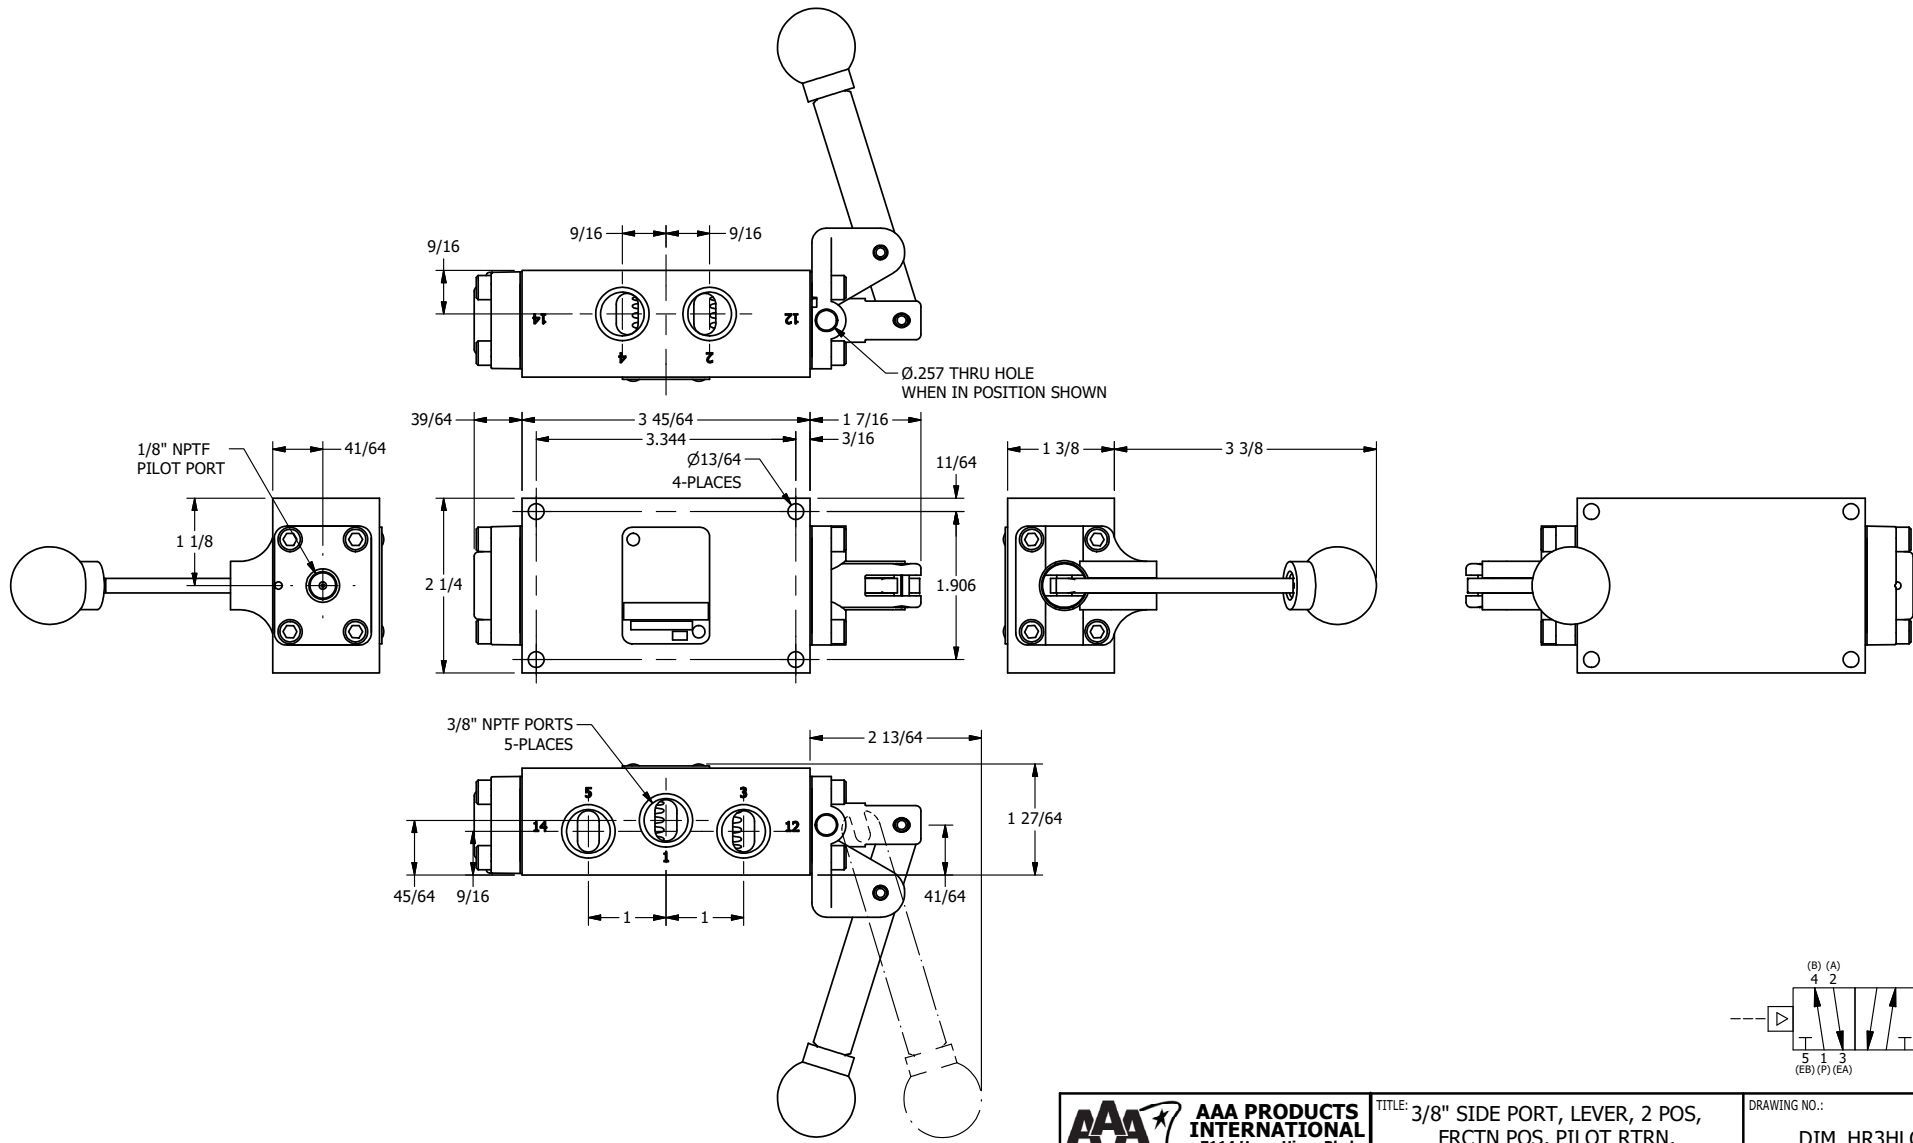

AAA
PRODUCTS
INTERNATIONAL

**AAA PRODUCTS
INTERNATIONAL**
7114 Harry Hines Blvd
Dallas, TX 75235

TITLE: 3/8" SIDE PORT, LEVER, 2 POS,
FRCTN POS, PILOT RTRN,
HVY DTY, LOCKOUT C, 180D LVR

DRAWING NO.:
DIM_HR3HLOT