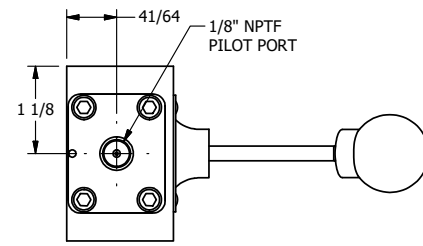

4

3

2

1

AAA
PRODUCTS
INTERNATIONAL

**AAA PRODUCTS
INTERNATIONAL**
7114 Harry Hines Blvd
Dallas, TX 75235

TITLE: 3/8" SIDE PORT, LEVER, 2 POS,
FRCTN POS, PILOT RTRN,
HVY DTY, LOCKOUT C

DRAWING NO.:
DIM_HR3HLO