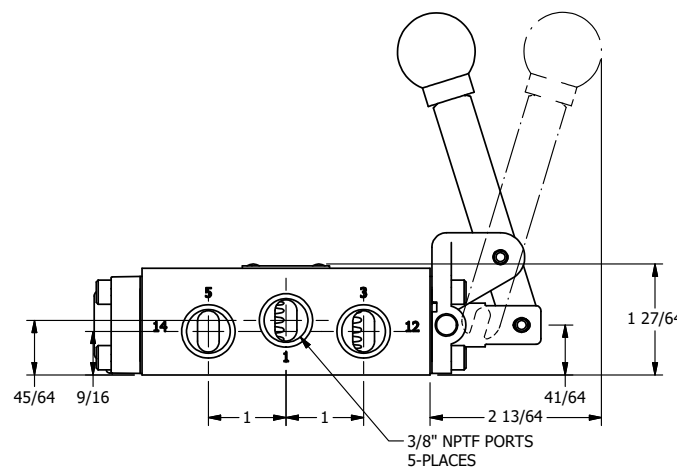

4

3

2

1

AAA
PRODUCTS
INTERNATIONAL

**AAA PRODUCTS
INTERNATIONAL**
7114 Harry Hines Blvd
Dallas, TX 75235

TITLE: 3/8" SIDE PORT, LEVER, 2 POS,
FRCTN POS, PILOT RTRN,
HVY DTY, LOCKOUT C

DRAWING NO.:
DIM_HR3HLO