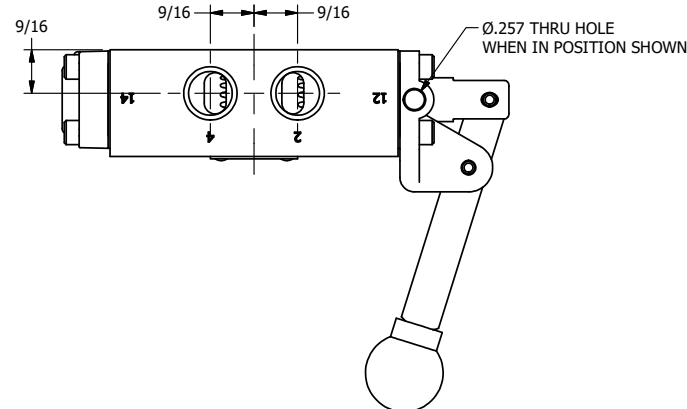

4

3

2

1

AAA
PRODUCTS
INTERNATIONAL

**AAA PRODUCTS
INTERNATIONAL**
7114 Harry Hines Blvd
Dallas, TX 75235

TITLE: 3/8" SIDE PORT, LEVER, 2 POS,
FRCTN POS, PILOT RTRN,
HVY DTY, LOCKOUT C

DRAWING NO.:
DIM_HR3HLO