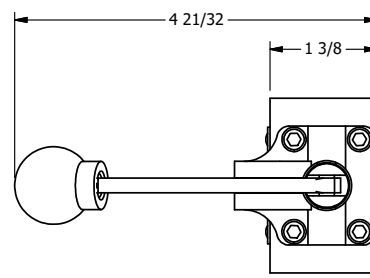

4

3

2

1

AAA
PRODUCTS
INTERNATIONAL

**AAA PRODUCTS
INTERNATIONAL**
7114 Harry Hines Blvd
Dallas, TX 75235

TITLE: 3/8" SIDE PORT, LEVER, 2 POS,
FRCTN POS, PILOT RTRN,
HVY DTY, LOCKOUT C

DRAWING NO.:
DIM_HR3HLO