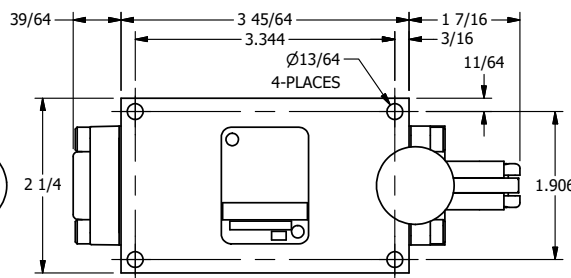

4

3

2

1

AAA
PRODUCTS
INTERNATIONAL

**AAA PRODUCTS
INTERNATIONAL**
7114 Harry Hines Blvd
Dallas, TX 75235

TITLE: 3/8" SIDE PORT, LEVER, 2 POS,
FRCTN POS, PILOT RTRN,
HVY DTY, LOCKOUT C

DRAWING NO.:
DIM_HR3HLO