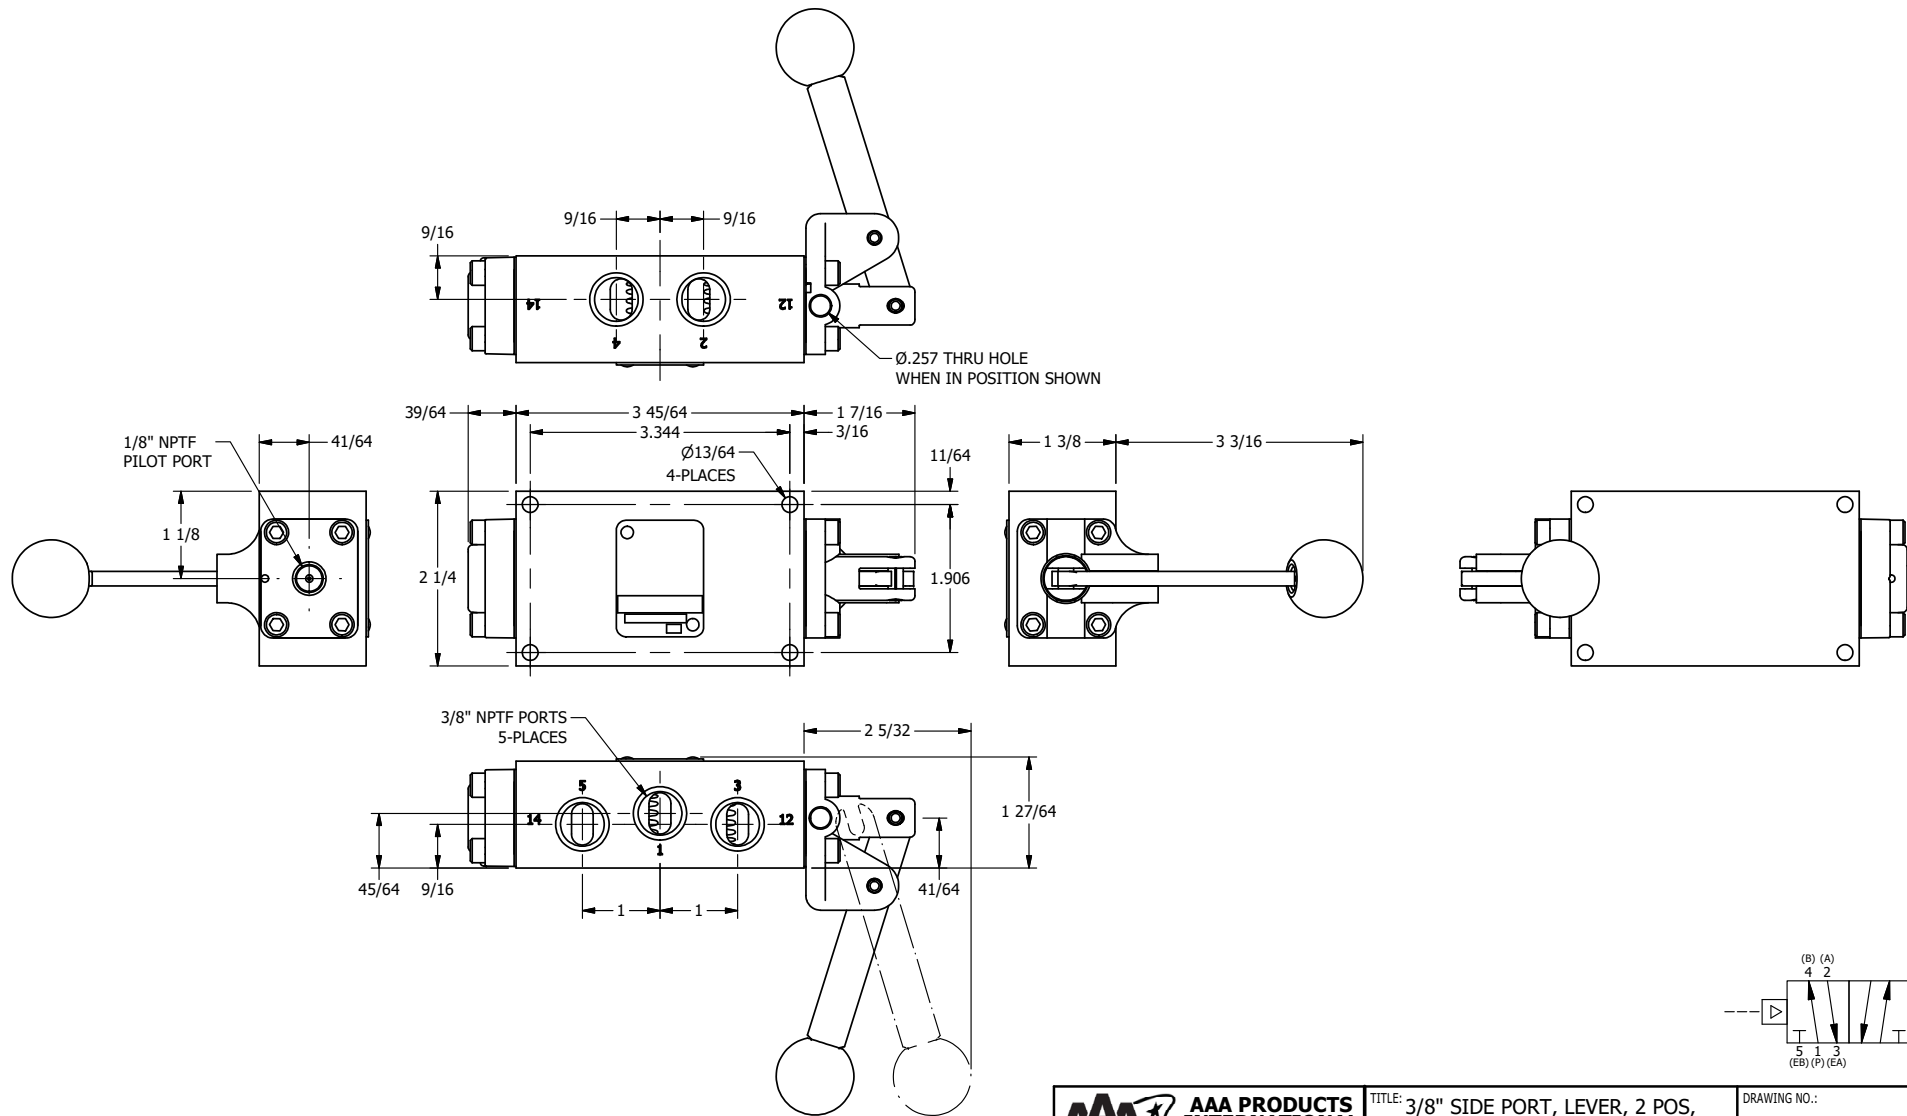

AAA
PRODUCTS
INTERNATIONAL

**AAA PRODUCTS
INTERNATIONAL**
7114 Harry Hines Blvd
Dallas, TX 75235

TITLE: 3/8" SIDE PORT, LEVER, 2 POS,
FRCTN POS, PILOT RTRN, HVY DTY,
RED KNB, LOCKOUT C, 180D LVR

DRAWING NO.:
DIM_HR3HJLOT