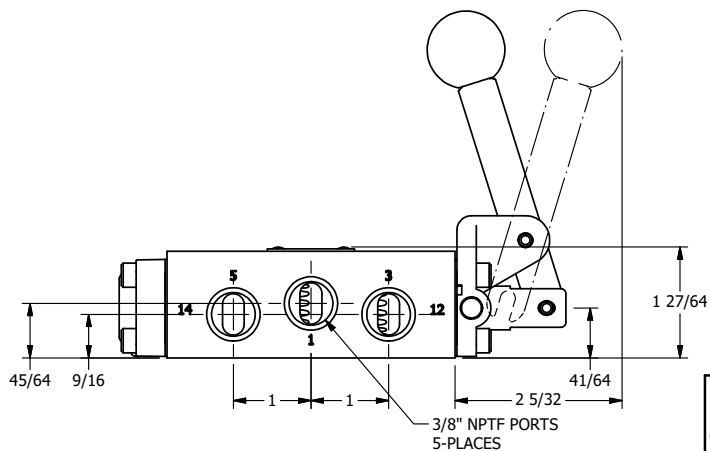

4

3

2

1

AAA
PRODUCTS
INTERNATIONAL

**AAA PRODUCTS
INTERNATIONAL**
7114 Harry Hines Blvd
Dallas, TX 75235

TITLE: 3/8" SIDE PORT, LEVER, 2 POS,
FRCTN POS, PILOT RTRN,
HVY DTY, RED KNB, LOCKOUT C

DRAWING NO.:
DIM_HR3HJLO