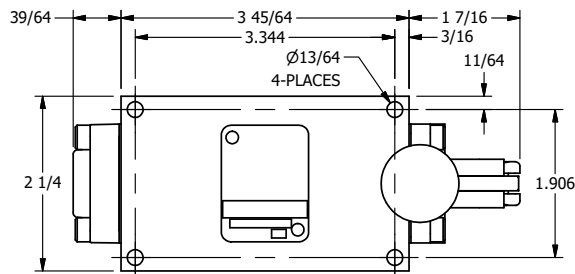

4

3

2

1

AAA
PRODUCTS
INTERNATIONAL

**AAA PRODUCTS
INTERNATIONAL**
7114 Harry Hines Blvd
Dallas, TX 75235

TITLE: 3/8" SIDE PORT, LEVER, 2 POS,
FRCTN POS, PILOT RTRN,
HVY DTY, RED KNB, LOCKOUT C

DRAWING NO.:
DIM_HR3HJLO