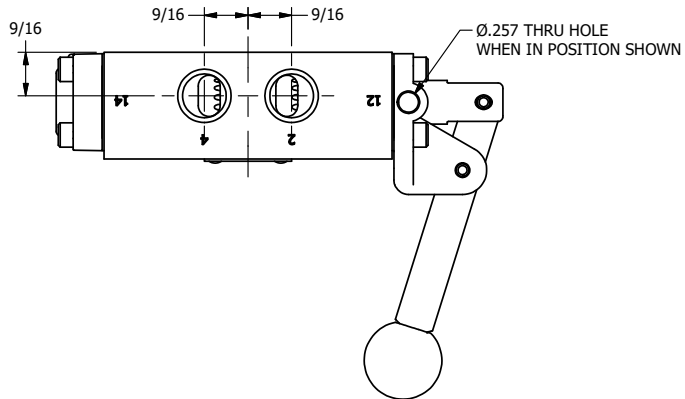

4

3

2

1

AAA
PRODUCTS
INTERNATIONAL

**AAA PRODUCTS
INTERNATIONAL**
7114 Harry Hines Blvd
Dallas, TX 75235

TITLE: 3/8" SIDE PORT, LEVER, 2 POS,
FRCTN POS, PILOT RTRN,
HVY DTY, RED KNB, LOCKOUT C

DRAWING NO.:
DIM_HR3HJLO