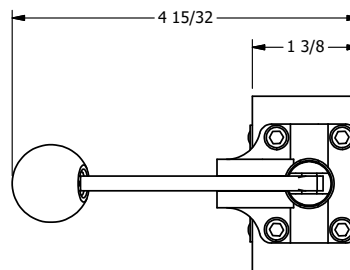

4

3

2

1

AAA
PRODUCTS
INTERNATIONAL

**AAA PRODUCTS
INTERNATIONAL**
7114 Harry Hines Blvd
Dallas, TX 75235

TITLE: 3/8" SIDE PORT, LEVER, 2 POS,
FRCTN POS, PILOT RTRN,
HVY DTY, RED KNB, LOCKOUT C

DRAWING NO.:
DIM_HR3HJLO