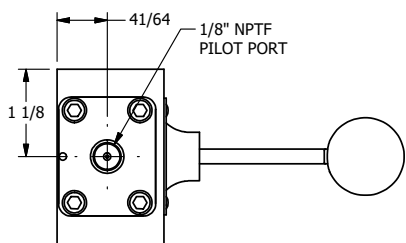

4

3

2

1

AAA
PRODUCTS
INTERNATIONAL

**AAA PRODUCTS
INTERNATIONAL**
7114 Harry Hines Blvd
Dallas, TX 75235

TITLE: 3/8" SIDE PORT, LEVER, 2 POS,
FRCTN POS, PILOT RTRN,
HVY DTY, RED KNB, LOCKOUT C

DRAWING NO.:
DIM_HR3HJLO