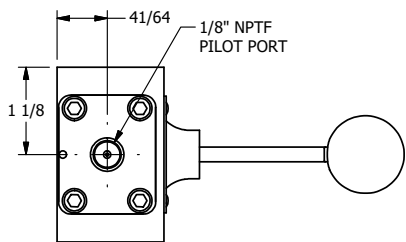

4

3

2

1

AAA
PRODUCTS
INTERNATIONAL

**AAA PRODUCTS
INTERNATIONAL**
7114 Harry Hines Blvd
Dallas, TX 75235

TITLE: 3/8" SIDE PORT, LEVER, 2 POS,
FRCTN POS, PILOT RTRN,
HVY DTY, RED KNB

DRAWING NO.:
DIM_HR3HJ