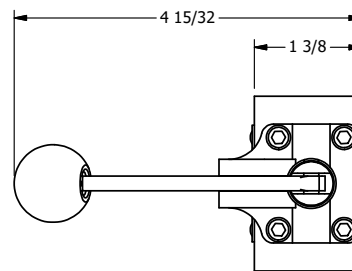

4

3

2

1

AAA
PRODUCTS
INTERNATIONAL

**AAA PRODUCTS
INTERNATIONAL**
7114 Harry Hines Blvd
Dallas, TX 75235

TITLE: 3/8" SIDE PORT, LEVER, 2 POS,
FRCTN POS, PILOT RTRN,
HVY DTY, RED KNB

DRAWING NO.:
DIM_HR3HJ