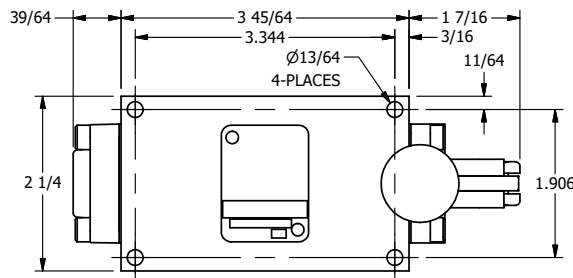

4

3

2

1

AAA
PRODUCTS
INTERNATIONAL

**AAA PRODUCTS
INTERNATIONAL**
7114 Harry Hines Blvd
Dallas, TX 75235

TITLE: 3/8" SIDE PORT, LEVER, 2 POS,
FRCTN POS, PILOT RTRN,
HVY DTY, RED KNB

DRAWING NO.:
DIM_HR3HJ