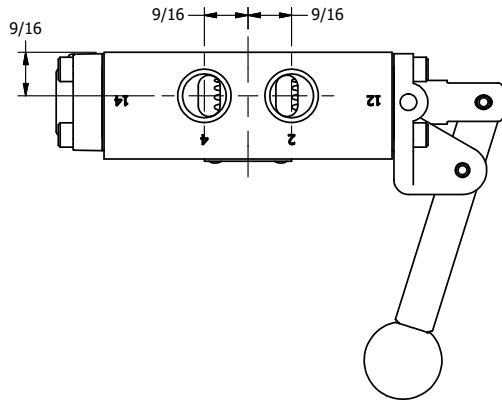

4

3

2

1

AAA
PRODUCTS
INTERNATIONAL

**AAA PRODUCTS
INTERNATIONAL**
7114 Harry Hines Blvd
Dallas, TX 75235

TITLE: 3/8" SIDE PORT, LEVER, 2 POS,
FRCTN POS, PILOT RTRN,
HVY DTY, RED KNB

DRAWING NO.:
DIM_HR3HJ