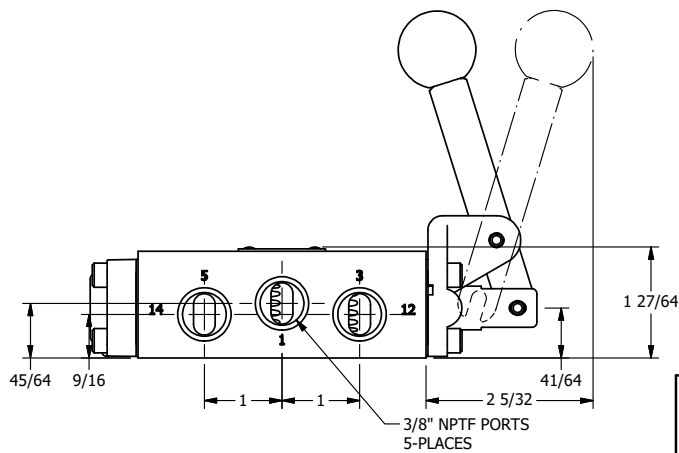

4

3

2

1

AAA
PRODUCTS
INTERNATIONAL

**AAA PRODUCTS
INTERNATIONAL**
7114 Harry Hines Blvd
Dallas, TX 75235

TITLE: 3/8" SIDE PORT, LEVER, 2 POS,
FRCTN POS, PILOT RTRN,
HVY DTY, RED KNB

DRAWING NO.:
DIM_HR3HJ