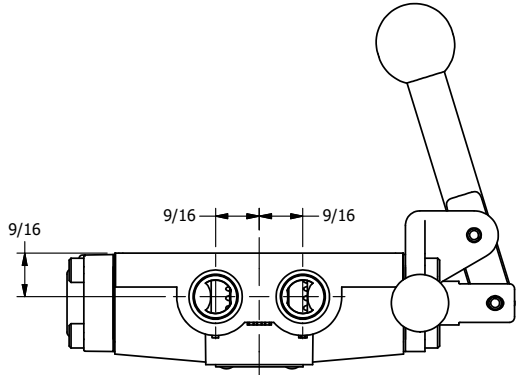

4

3

2

1

B

B

A

A

4

3

2

1

**AAA**  
PRODUCTS  
INTERNATIONAL

**AAA PRODUCTS  
INTERNATIONAL**  
7114 Harry Hines Blvd  
Dallas, TX 75235

TITLE: 3/8" SIDE PORT, LEVER, 2 POS,  
FRCTN POS, PILOT RTRN, STAINLESS,  
PINLOCK A & C, 180D LVR