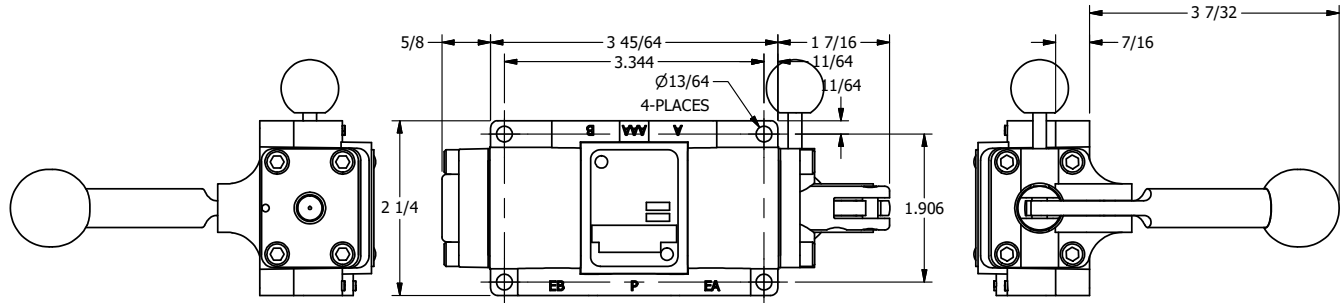

4

3

2

1

B

B

A

A

4

3

2

1

**AAA**  
PRODUCTS  
INTERNATIONAL

**AAA PRODUCTS  
INTERNATIONAL**  
7114 Harry Hines Blvd  
Dallas, TX 75235

TITLE: 3/8" SIDE PORT, LEVER, 2 POS,  
FRCTN POS, PILOT RTRN, STAINLESS,  
PINLOCK A & C, 180D LVR