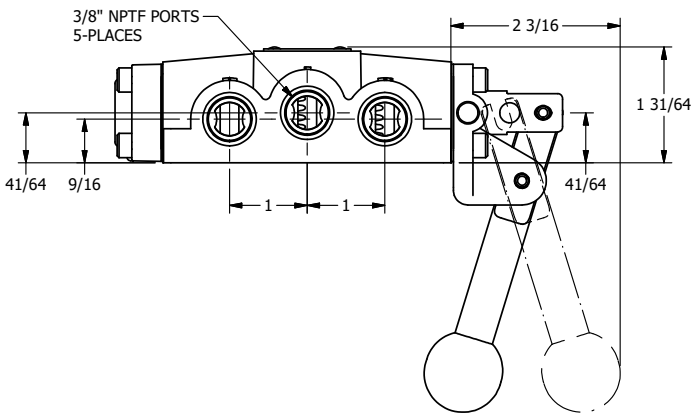

4

3

2

1

B

B

A

A

4

3

2

1

AAA
PRODUCTS
INTERNATIONAL

**AAA PRODUCTS
INTERNATIONAL**
7114 Harry Hines Blvd
Dallas, TX 75235

TITLE: 3/8" SIDE PORT, LEVER, 2 POS,
FRCTN POS, PILOT RTRN, STAINLESS,
PINLOCK A & C, 180D LVR

DRAWING NO.:
DIM_HR3ETSS

THE INFORMATION CONTAINED WITHIN THIS DOCUMENT IS PROPRIETARY TO AAA PRODUCTS AND MAY NOT BE DISCLOSED WITHOUT PRIOR WRITTEN CONSENT