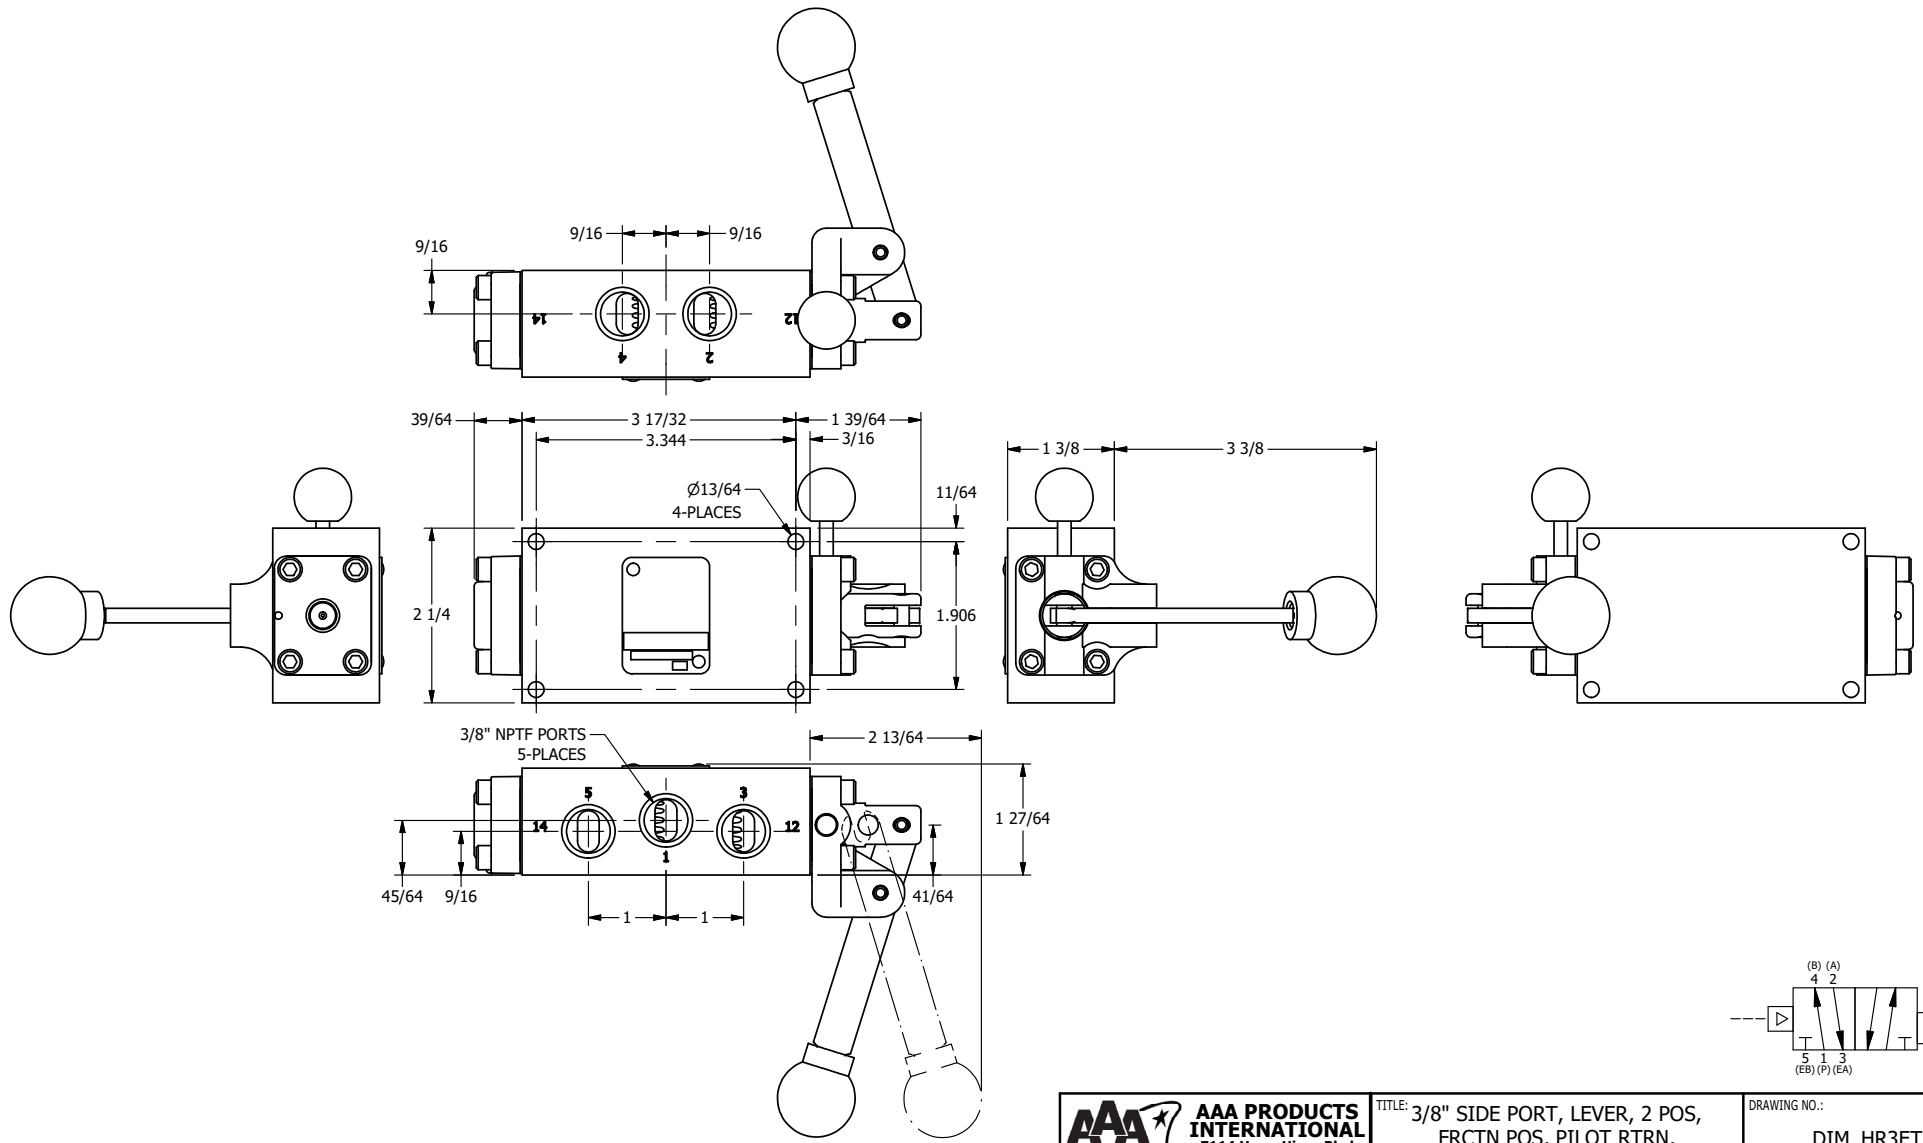

**AAA**  
PRODUCTS  
INTERNATIONAL

**AAA PRODUCTS  
INTERNATIONAL**  
7114 Harry Hines Blvd  
Dallas, TX 75235

TITLE: 3/8" SIDE PORT, LEVER, 2 POS,  
FRCTN POS, PILOT RTRN,  
PINLOCK A & C, 180D LVR

DRAWING NO.:  
DIM\_HR3ET