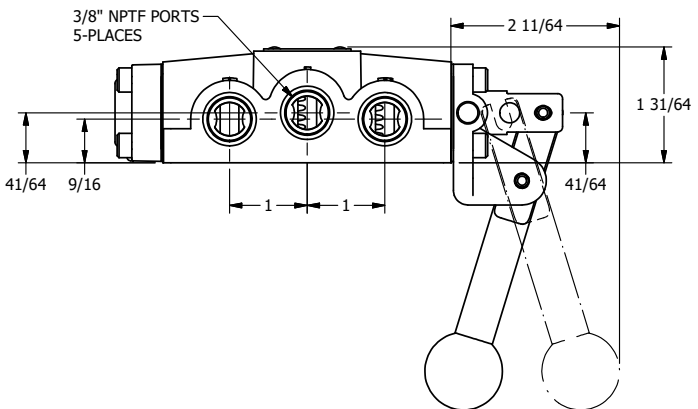

4

3

2

1

B

B

A

A

4

3

2

1

AAA
PRODUCTS
INTERNATIONAL

**AAA PRODUCTS
INTERNATIONAL**
7114 Harry Hines Blvd
Dallas, TX 75235

TITLE: 3/8" SIDE PORT, LEVER, 2 POS,
FRCTN POS, PILOT RTRN, STAINLESS,
PINLOCK A & C, RED KNB, 180D LVR

DRAWING NO.:
DIM_HR3EJTSS

THE INFORMATION CONTAINED WITHIN THIS DOCUMENT IS PROPRIETARY TO AAA PRODUCTS AND MAY NOT BE DISCLOSED WITHOUT PRIOR WRITTEN CONSENT