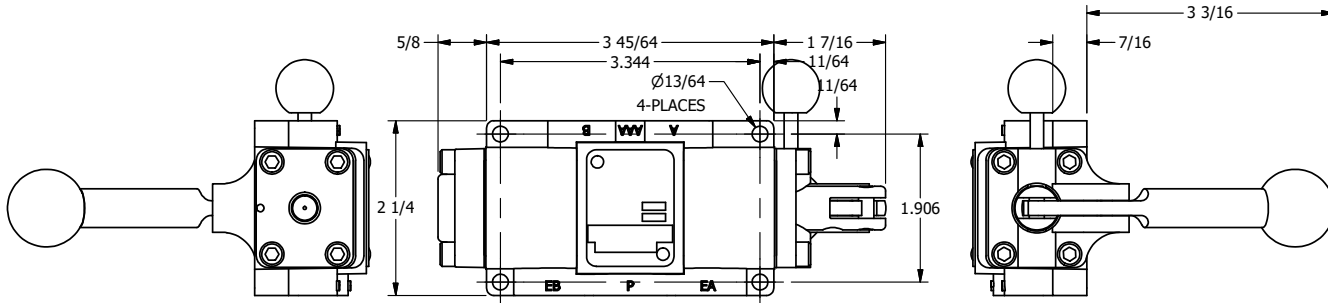

4

3

2

1

B

B

A

A

4

3

2

1

AAA
PRODUCTS
INTERNATIONAL

**AAA PRODUCTS
INTERNATIONAL**
7114 Harry Hines Blvd
Dallas, TX 75235

TITLE: 3/8" SIDE PORT, LEVER, 2 POS,
FRCTN POS, PILOT RTRN, STAINLESS,
PINLOCK A & C, RED KNB, 180D LVR