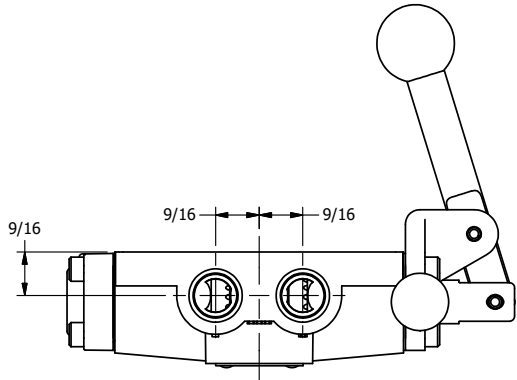

4

3

2

1

B

B

A

A

4

3

2

1

AAA
PRODUCTS
INTERNATIONAL

**AAA PRODUCTS
INTERNATIONAL**
7114 Harry Hines Blvd
Dallas, TX 75235

TITLE: 3/8" SIDE PORT, LEVER, 2 POS,
FRCTN POS, PILOT RTRN, STAINLESS,
PINLOCK A & C, RED KNB, 180D LVR