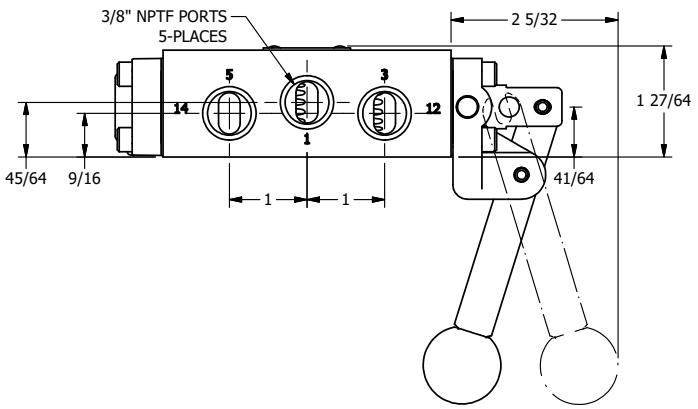

AAA
PRODUCTS
INTERNATIONAL

**AAA PRODUCTS
INTERNATIONAL**
7114 Harry Hines Blvd
Dallas, TX 75235

TITLE: 3/8" SIDE PORT, LEVER, 2 POS,
FRCTN POS, PILOT RTRN,
PINLOCK A & C, RED KNB, 180D LVR

DRAWING NO.:
DIM_HR3EJT