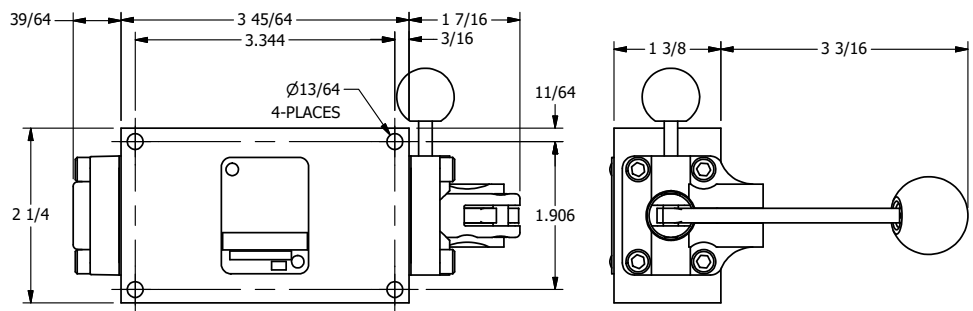

AAA
PRODUCTS
INTERNATIONAL

**AAA PRODUCTS
INTERNATIONAL**
7114 Harry Hines Blvd
Dallas, TX 75235

TITLE: 3/8" SIDE PORT, LEVER, 2 POS,
FRCTN POS, PILOT RTRN,
PINLOCK A & C, RED KNB, 180D LVR

DRAWING NO.:
DIM_HR3EJT