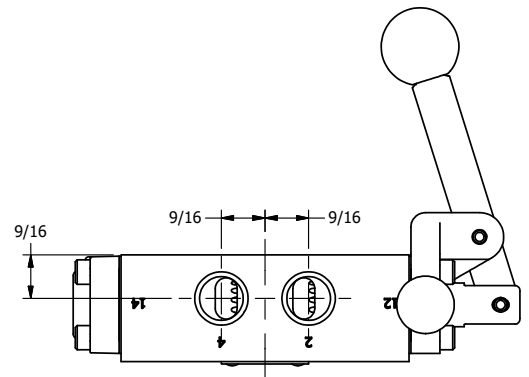

AAA
PRODUCTS
INTERNATIONAL

**AAA PRODUCTS
INTERNATIONAL**
7114 Harry Hines Blvd
Dallas, TX 75235

TITLE: 3/8" SIDE PORT, LEVER, 2 POS,
FRCTN POS, PILOT RTRN,
PINLOCK A & C, RED KNB, 180D LVR

DRAWING NO.:
DIM_HR3EJT