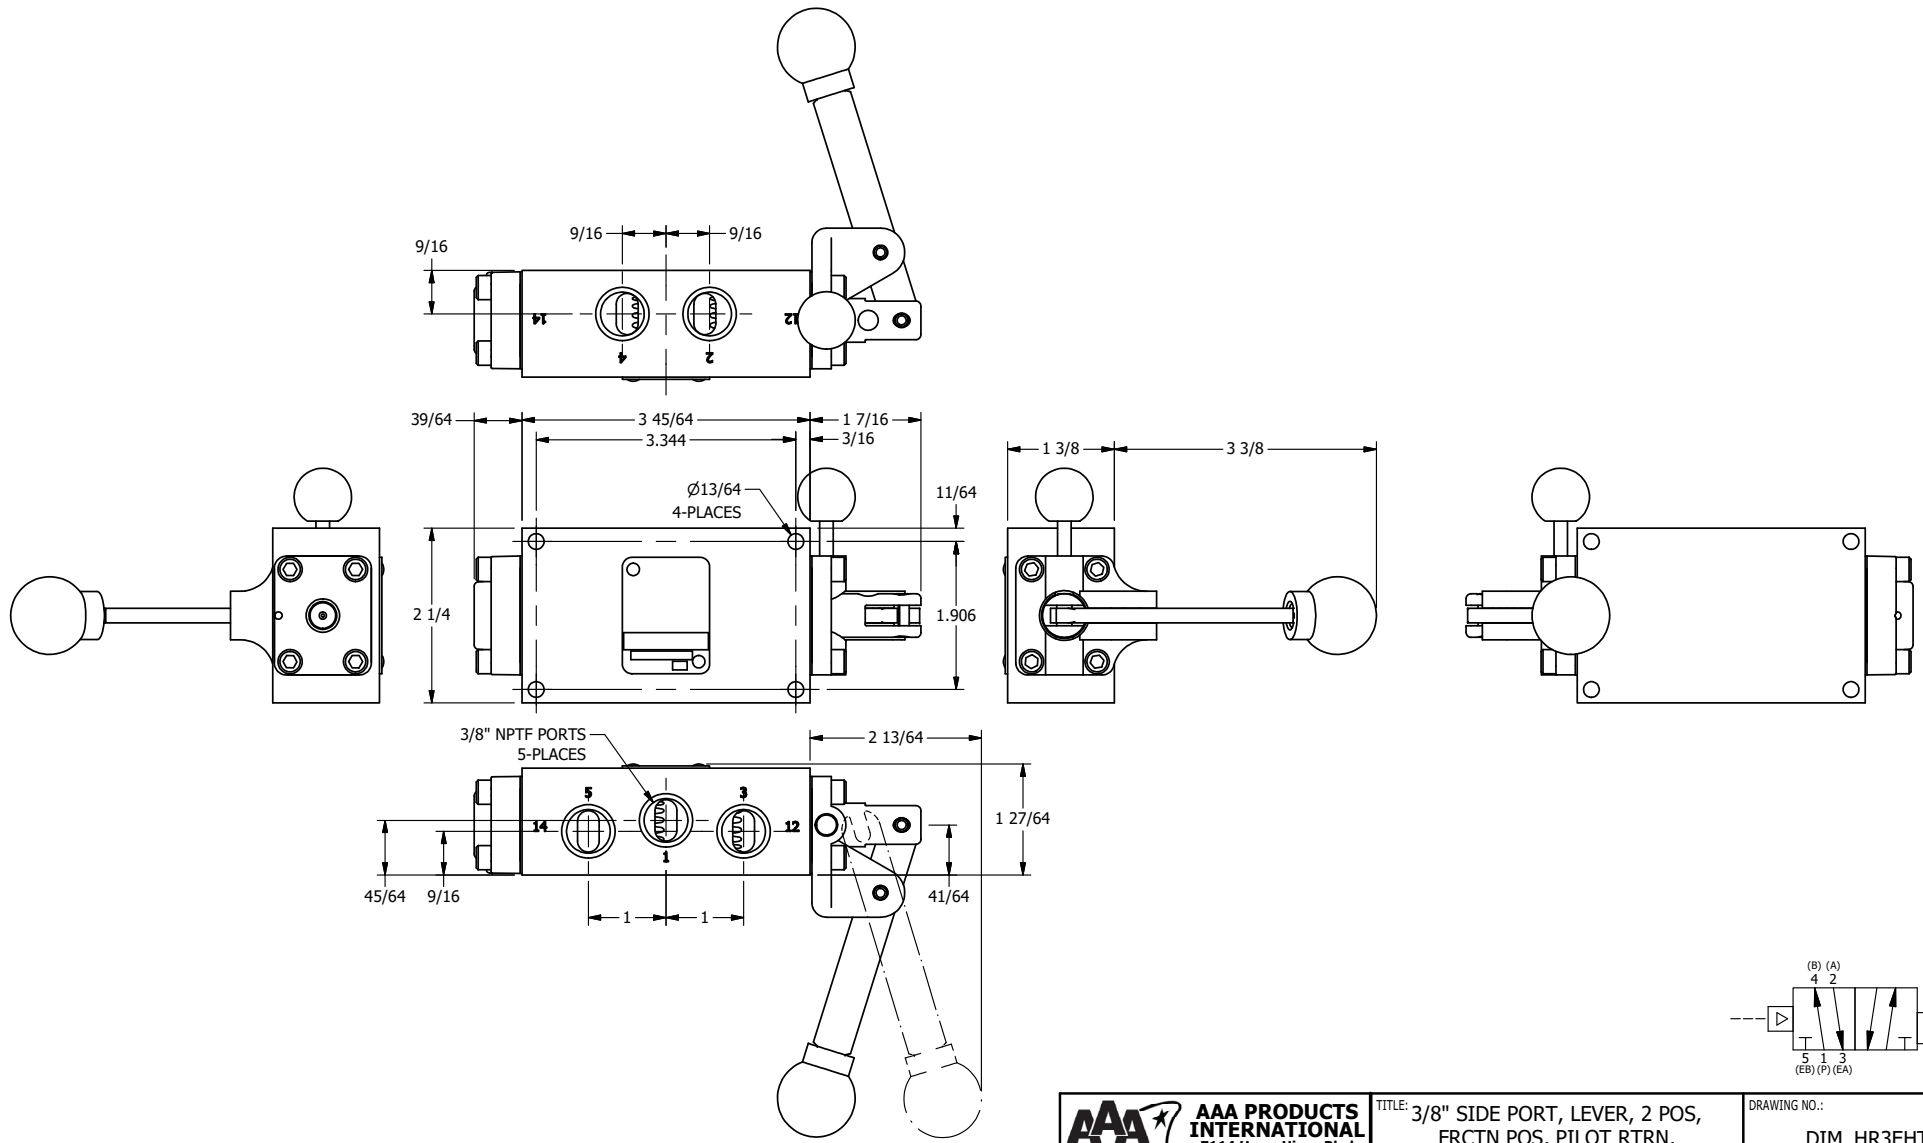

**AAA**  
PRODUCTS  
INTERNATIONAL

**AAA PRODUCTS  
INTERNATIONAL**  
7114 Harry Hines Blvd  
Dallas, TX 75235

TITLE: 3/8" SIDE PORT, LEVER, 2 POS,  
FRCTN POS, PILOT RTRN,  
PINLOCK A & C, HVY DTY, 180D LVR