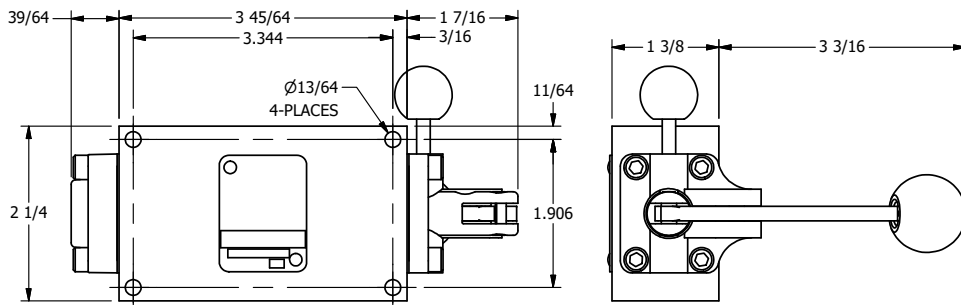

**AAA**  
PRODUCTS  
INTERNATIONAL

**AAA PRODUCTS  
INTERNATIONAL**  
7114 Harry Hines Blvd  
Dallas, TX 75235

TITLE: 3/8" SIDE PORT, LEVER, 2 POS,  
FRCTN POS, PILOT RTRN, HVY DTY,  
PINLOCK A & C, RED KNB, 180D LVR