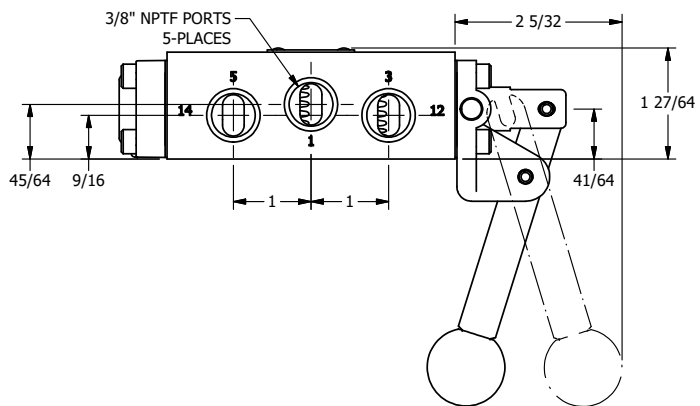

**AAA**  
PRODUCTS  
INTERNATIONAL

**AAA PRODUCTS  
INTERNATIONAL**  
7114 Harry Hines Blvd  
Dallas, TX 75235

TITLE: 3/8" SIDE PORT, LEVER, 2 POS,  
FRCTN POS, PILOT RTRN, HVY DTY,  
PINLOCK A & C, RED KNB, 180D LVR