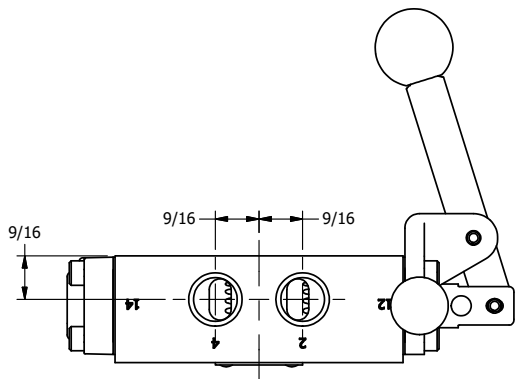

**AAA**  
PRODUCTS  
INTERNATIONAL

**AAA PRODUCTS  
INTERNATIONAL**  
7114 Harry Hines Blvd  
Dallas, TX 75235

TITLE: 3/8" SIDE PORT, LEVER, 2 POS,  
FRCTN POS, PILOT RTRN, HVY DTY,  
PINLOCK A & C, RED KNB, 180D LVR