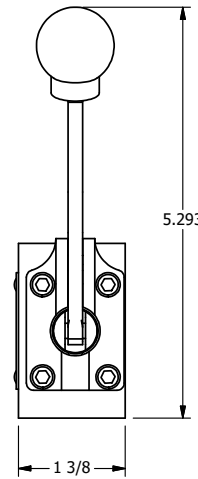

4

3

2

1

AAA
PRODUCTS
INTERNATIONAL

**AAA PRODUCTS
INTERNATIONAL**
7114 Harry Hines Blvd
Dallas, TX 75235

TITLE: 3/8" SIDE PORT, LEVER, 2 POS,
FRCTN POS, PILOT RTRN,
CRVD LVR, 90D LVR

DRAWING NO.:
DIM_HR3CR