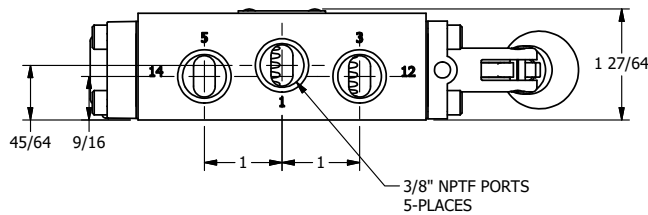

4

3

2

1

AAA
PRODUCTS
INTERNATIONAL

**AAA PRODUCTS
INTERNATIONAL**
7114 Harry Hines Blvd
Dallas, TX 75235

TITLE: 3/8" SIDE PORT, LEVER, 2 POS,
FRCTN POS, PILOT RTRN,
CRVD LVR, 90D LVR

DRAWING NO.:
DIM_HR3CR