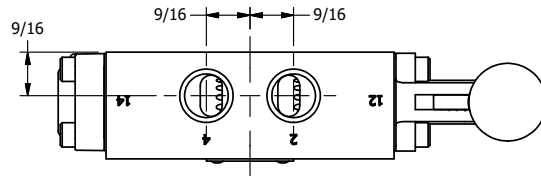

4

3

2

1

AAA
PRODUCTS
INTERNATIONAL

**AAA PRODUCTS
INTERNATIONAL**
7114 Harry Hines Blvd
Dallas, TX 75235

TITLE: 3/8" SIDE PORT, LEVER, 2 POS,
FRCTN POS, PILOT RTRN,
CRVD LVR, 90D LVR

DRAWING NO.:
DIM_HR3CR