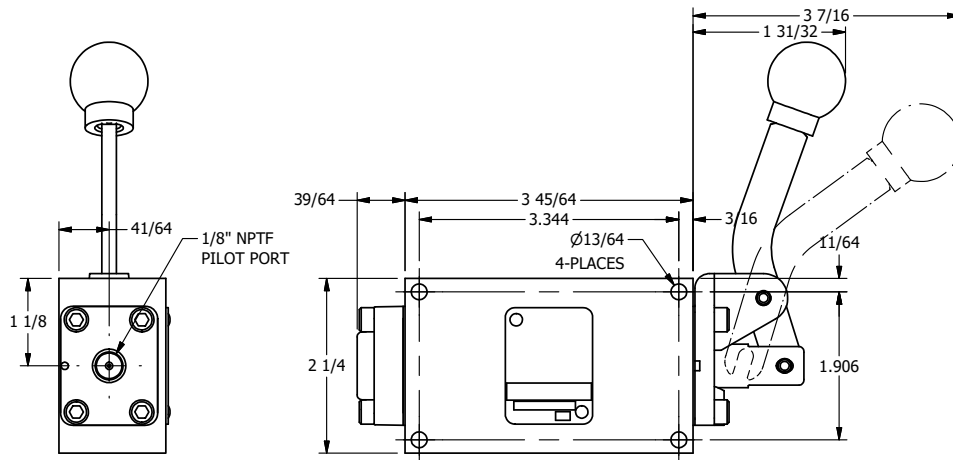

4

3

2

1

AAA
PRODUCTS
INTERNATIONAL

**AAA PRODUCTS
INTERNATIONAL**
7114 Harry Hines Blvd
Dallas, TX 75235

TITLE: 3/8" SIDE PORT, LEVER, 2 POS,
FRCTN POS, PILOT RTRN,
CRVD LVR, 90D LVR

DRAWING NO.:
DIM_HR3CR