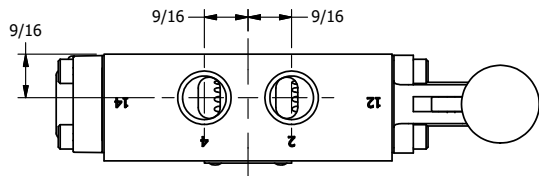

4

3

2

1

AAA
PRODUCTS
INTERNATIONAL

AAA PRODUCTS INTERNATIONAL
7114 Harry Hines Blvd
Dallas, TX 75235

TITLE: 3/8" SIDE PORT, LEVER, 2 POS,
FRCTN POS, PILOT RTRN,
CRVD LVR, RED KNB, 90D LVR

DRAWING NO.:
DIM_HR3CJR