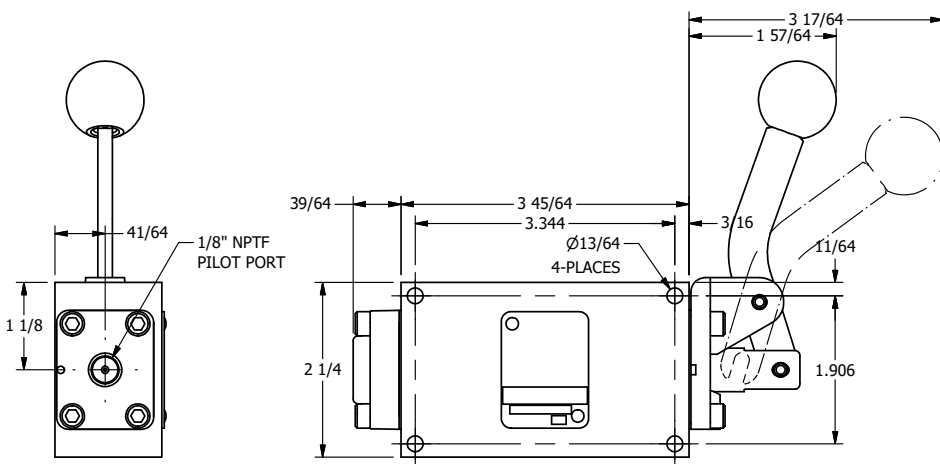

4

3

2

1

AAA
PRODUCTS
INTERNATIONAL

AAA PRODUCTS INTERNATIONAL
7114 Harry Hines Blvd
Dallas, TX 75235

TITLE: 3/8" SIDE PORT, LEVER, 2 POS,
FRCTN POS, PILOT RTRN,
CRVD LVR, RED KNB, 90D LVR

DRAWING NO.:
DIM_HR3CJR