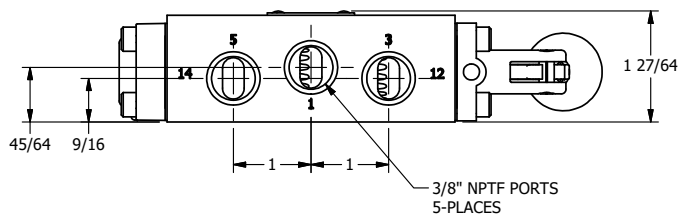

4

3

2

1

AAA
PRODUCTS
INTERNATIONAL

AAA PRODUCTS INTERNATIONAL
7114 Harry Hines Blvd
Dallas, TX 75235

TITLE: 3/8" SIDE PORT, LEVER, 2 POS,
FRCTN POS, PILOT RTRN,
CRVD LVR, RED KNB, 90D LVR

DRAWING NO.:
DIM_HR3CJR