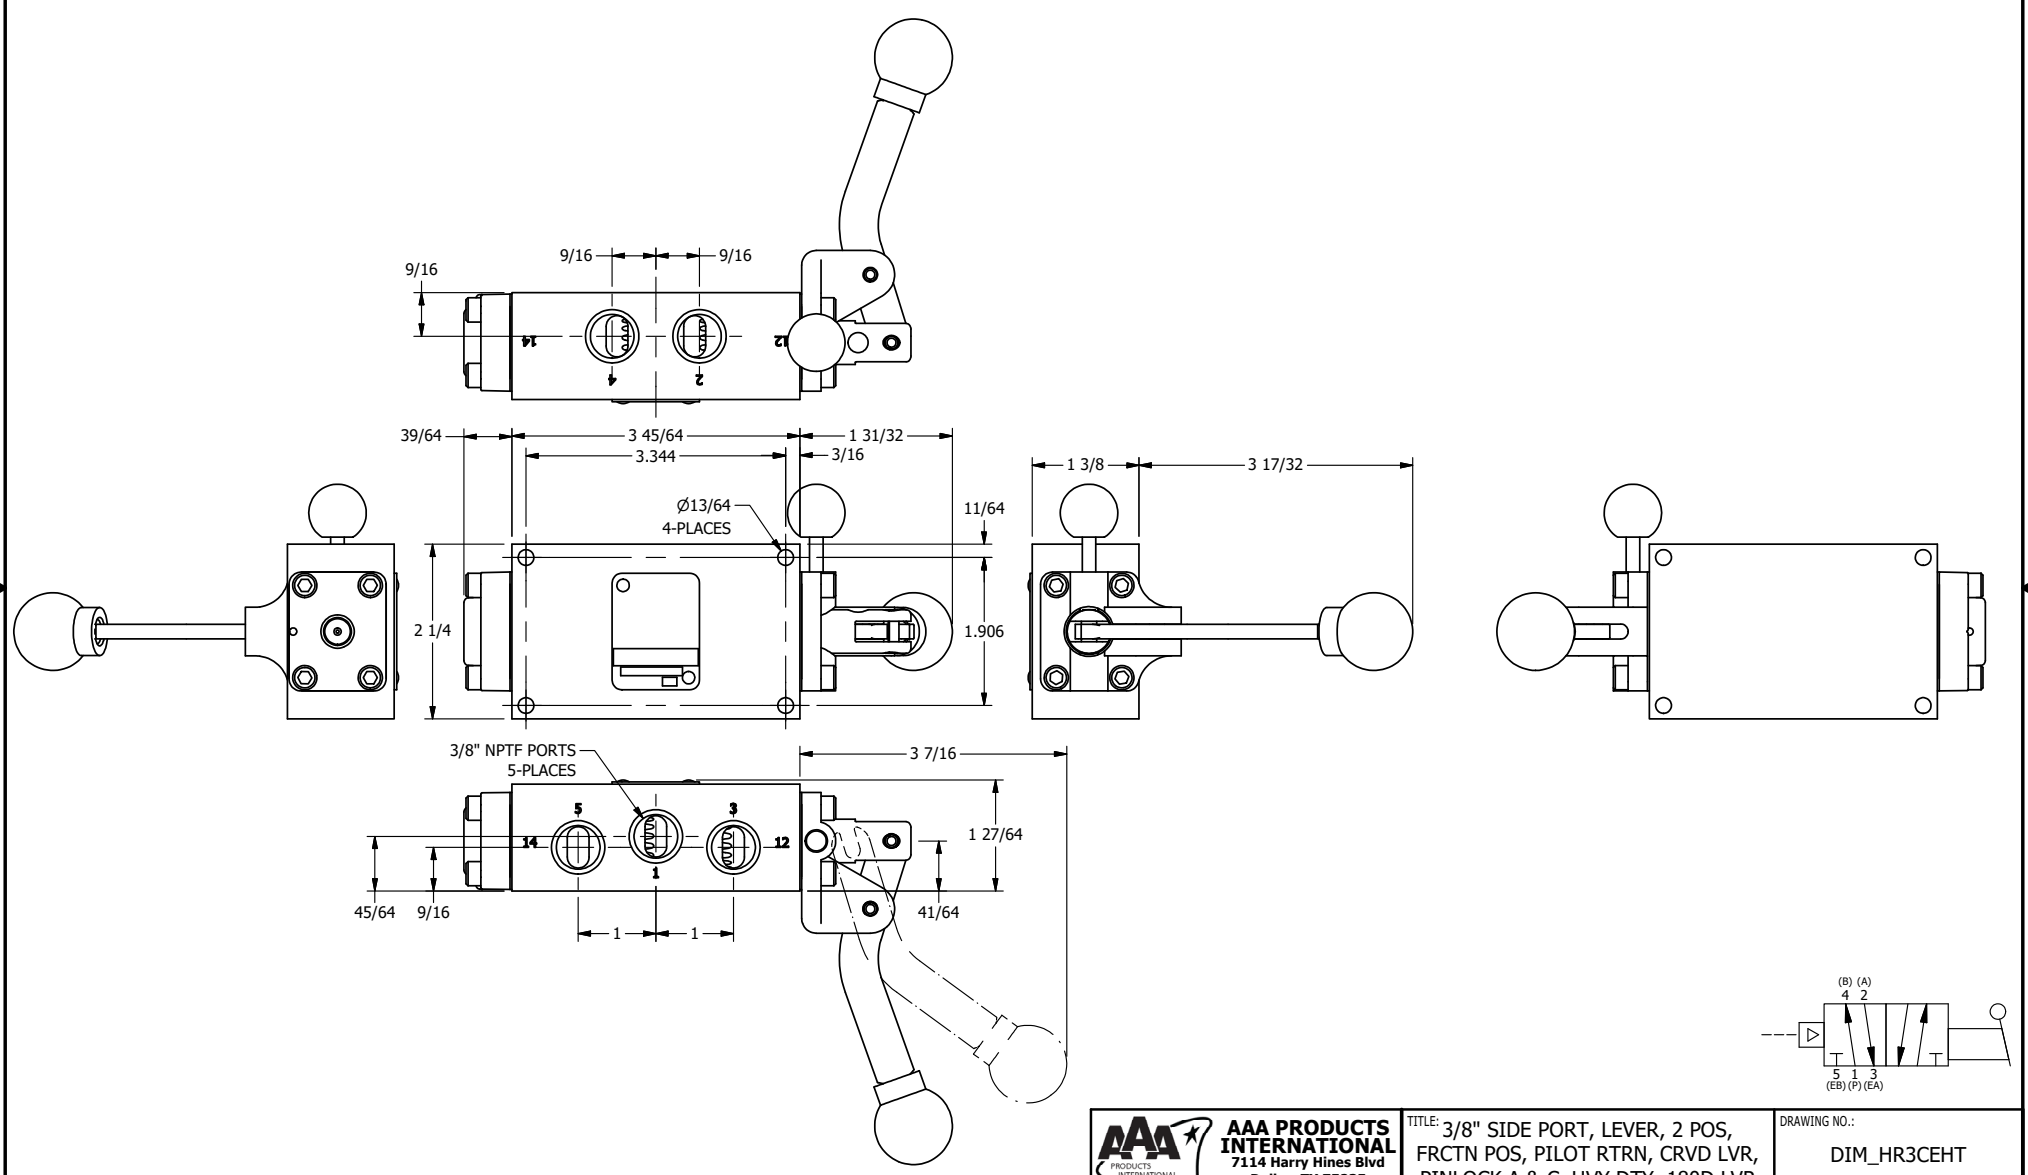

AAA
PRODUCTS
INTERNATIONAL

**AAA PRODUCTS
INTERNATIONAL**
7114 Harry Hines Blvd
Dallas, TX 75235

TITLE: 3/8" SIDE PORT, LEVER, 2 POS,
FRCTN POS, PILOT RTRN, CRVD LVR,
PINLOCK A & C, HVY DTY, 180D LVR

DRAWING NO.:
DIM_HR3CEHT