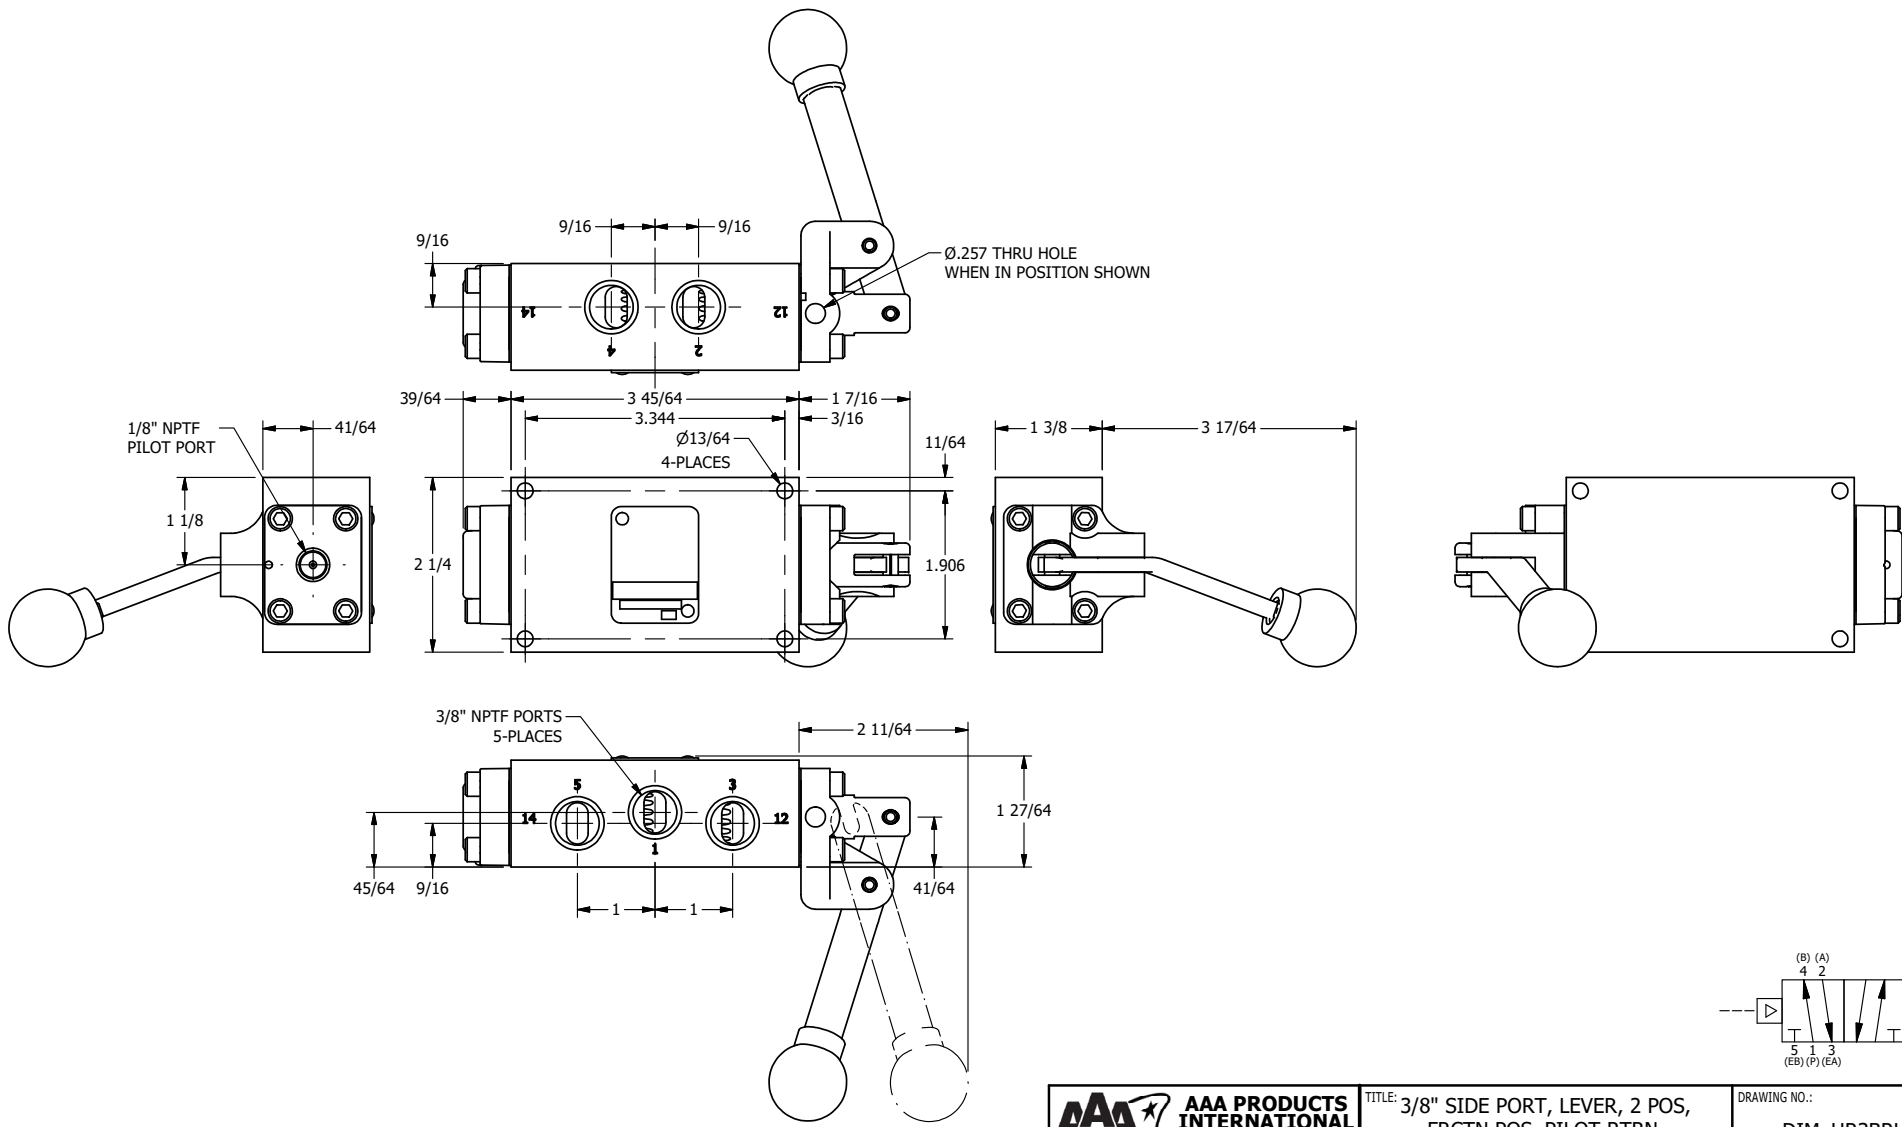

4

3

2

1

B

B

A

A

AAA
PRODUCTS
INTERNATIONAL

**AAA PRODUCTS
INTERNATIONAL**
7114 Harry Hines Blvd
Dallas, TX 75235

TITLE: 3/8" SIDE PORT, LEVER, 2 POS,
FRCTN POS, PILOT RTRN,
BNT LVR RT, LOCKOUT C, 180D LVR

DRAWING NO.:
DIM_HR3BRL0T