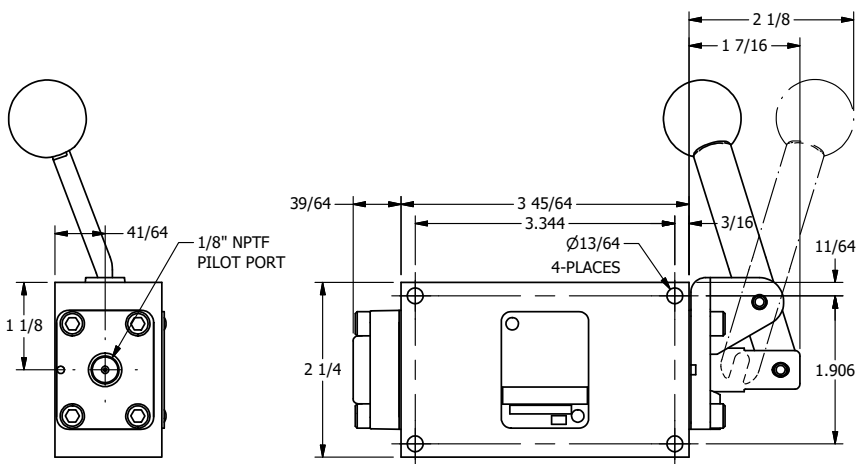

4

3

2

1

AAA
PRODUCTS
INTERNATIONAL

**AAA PRODUCTS
INTERNATIONAL**
7114 Harry Hines Blvd
Dallas, TX 75235

TITLE: 3/8" SIDE PORT, LEVER, 2 POS,
FRCTN POS, PILOT RTRN,
BNT LVR RT,RED KNB,90D LVR

DRAWING NO.:
DIM_HR3BRJR