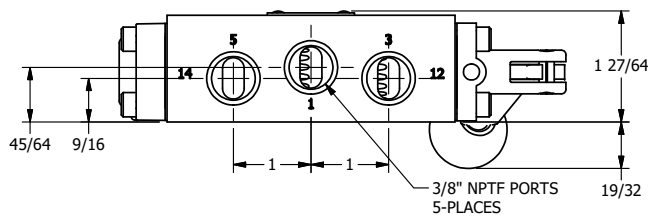

4

3

2

1

AAA
PRODUCTS
INTERNATIONAL

**AAA PRODUCTS
INTERNATIONAL**
7114 Harry Hines Blvd
Dallas, TX 75235

TITLE: 3/8" SIDE PORT, LEVER, 2 POS,
FRCTN POS, PILOT RTRN,
BNT LVR RT,RED KNB,90D LVR

DRAWING NO.:
DIM_HR3BRJR