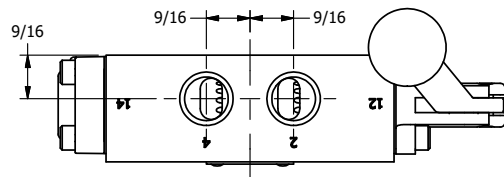

4

3

2

1

AAA
PRODUCTS
INTERNATIONAL

**AAA PRODUCTS
INTERNATIONAL**
7114 Harry Hines Blvd
Dallas, TX 75235

TITLE: 3/8" SIDE PORT, LEVER, 2 POS,
FRCTN POS, PILOT RTRN,
BNT LVR RT,RED KNB,90D LVR

DRAWING NO.:
DIM_HR3BRJR