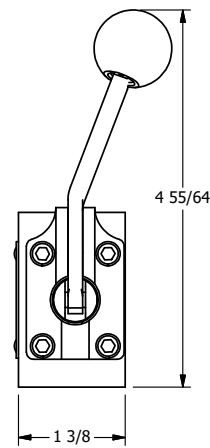

4

3

2

1

AAA
PRODUCTS
INTERNATIONAL

**AAA PRODUCTS
INTERNATIONAL**
7114 Harry Hines Blvd
Dallas, TX 75235

TITLE: 3/8" SIDE PORT, LEVER, 2 POS,
FRCTN POS, PILOT RTRN,
BNT LVR RT,RED KNB,90D LVR

DRAWING NO.:
DIM_HR3BRJR