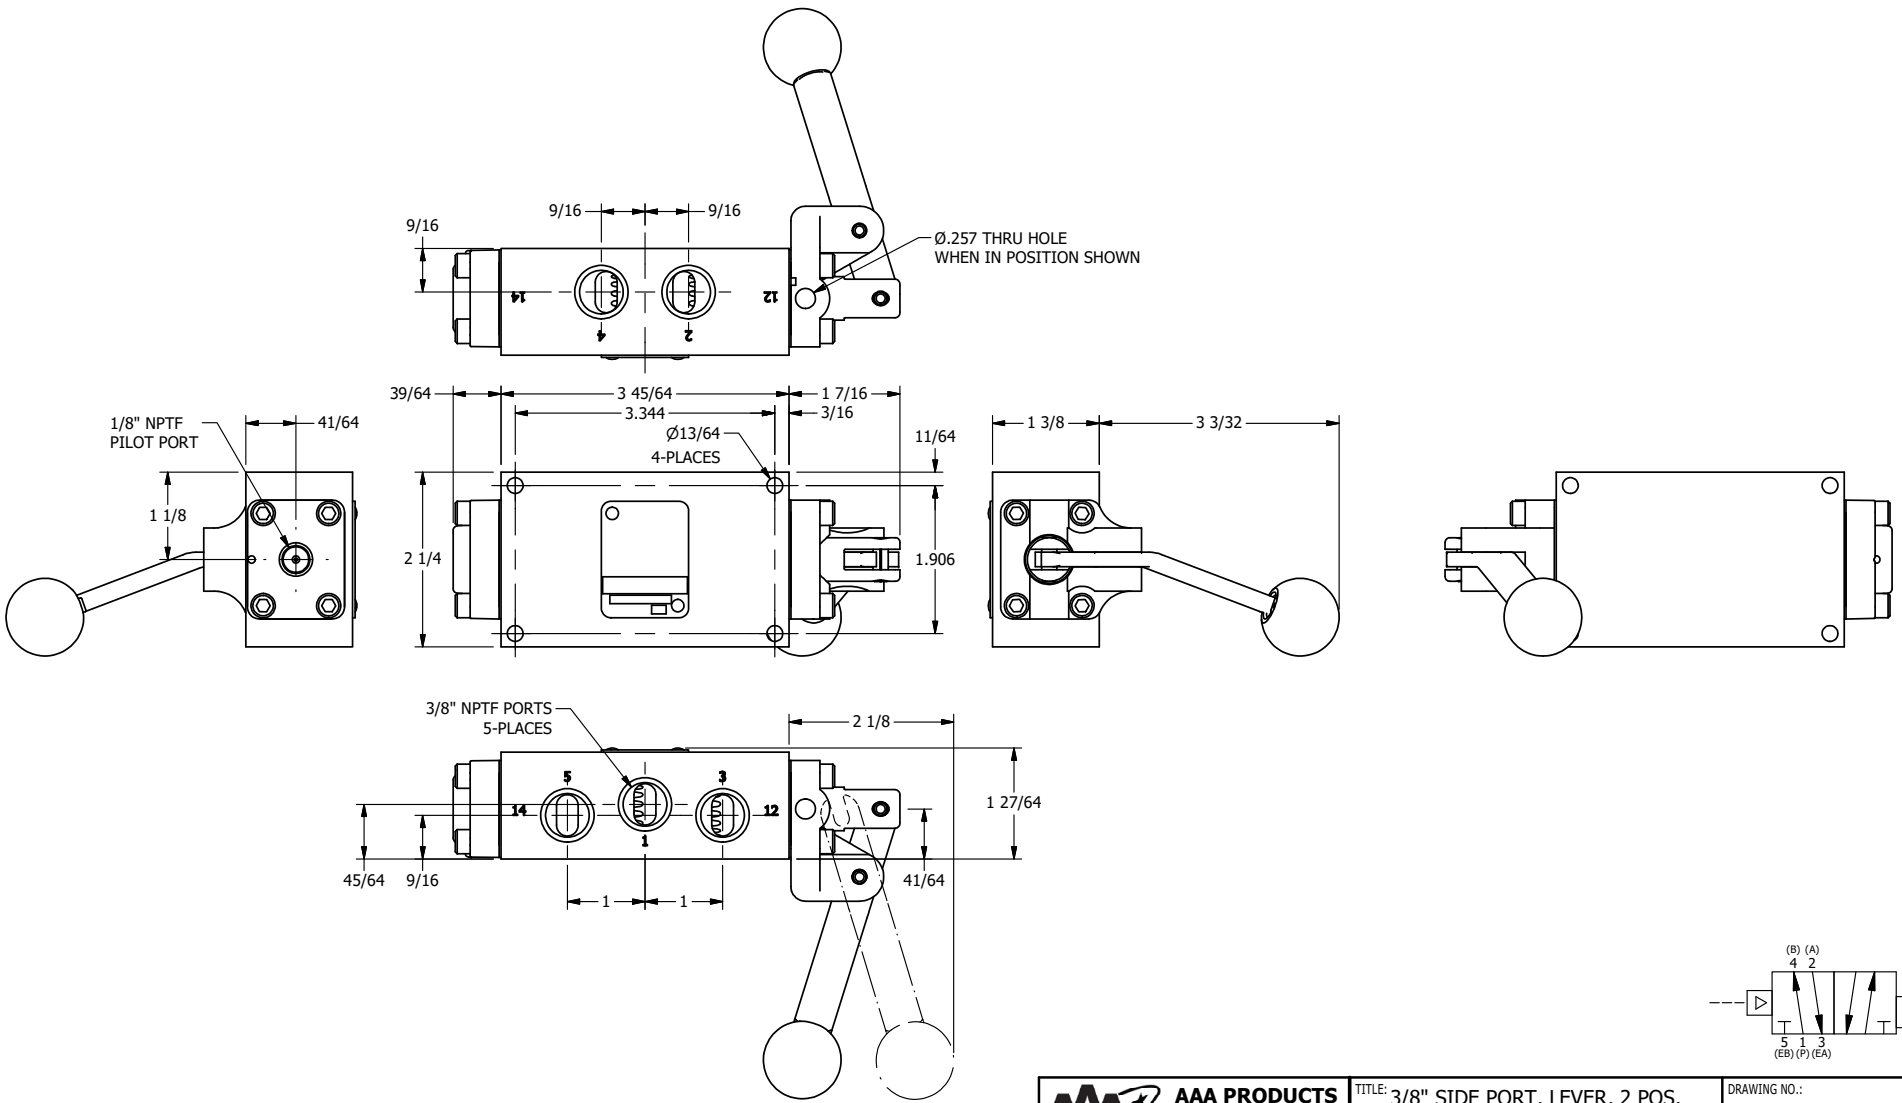

4

3

2

1

B

B

A

A

**AAA**  
PRODUCTS  
INTERNATIONAL

**AAA PRODUCTS  
INTERNATIONAL**  
7114 Harry Hines Blvd  
Dallas, TX 75235

TITLE: 3/8" SIDE PORT, LEVER, 2 POS,  
FRCTN POS, PILOT RTRN, BNT LVR RT,  
RED KNB, LOCKOUT C, 180D LVR

DRAWING NO.:  
DIM\_HR3BRJLOT

THE INFORMATION CONTAINED WITHIN THIS DOCUMENT IS PROPRIETARY TO AAA PRODUCTS AND MAY NOT BE DISCLOSED WITHOUT PRIOR WRITTEN CONSENT

4

3

2

1