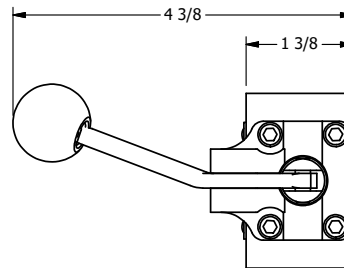

4

3

2

1

AAA
PRODUCTS
INTERNATIONAL

**AAA PRODUCTS
INTERNATIONAL**
7114 Harry Hines Blvd
Dallas, TX 75235

TITLE: 3/8" SIDE PORT, LEVER, 2 POS,
FRCTN POS, PILOT RTRN,
BNT LVR RT, RED KNB, LOCKOUT C

DRAWING NO.:
DIM_HR3BRJLO