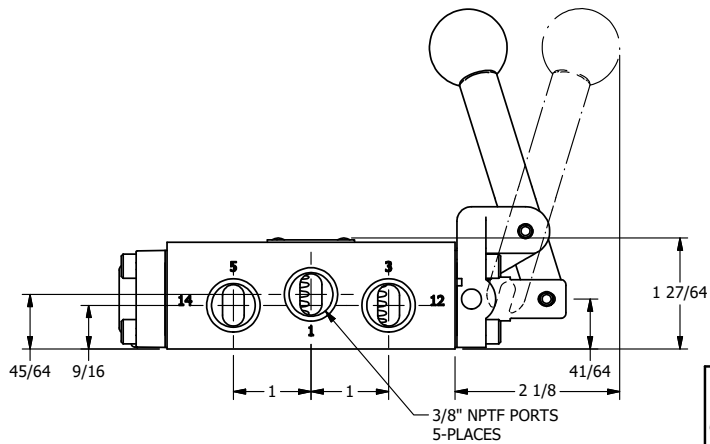

4

3

2

1

AAA
PRODUCTS
INTERNATIONAL

**AAA PRODUCTS
INTERNATIONAL**
7114 Harry Hines Blvd
Dallas, TX 75235

TITLE: 3/8" SIDE PORT, LEVER, 2 POS,
FRCTN POS, PILOT RTRN,
BNT LVR RT, RED KNB, LOCKOUT C

DRAWING NO.:
DIM_HR3BRJLO