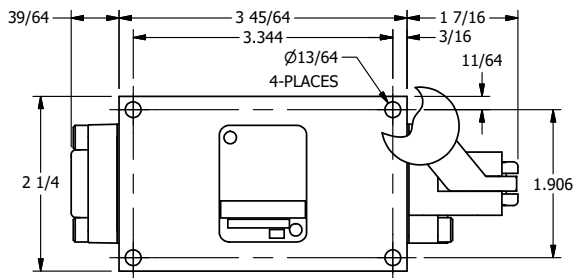

4

3

2

1

AAA
PRODUCTS
INTERNATIONAL

**AAA PRODUCTS
INTERNATIONAL**
7114 Harry Hines Blvd
Dallas, TX 75235

TITLE: 3/8" SIDE PORT, LEVER, 2 POS,
FRCTN POS, PILOT RTRN,
BNT LVR RT, RED KNB, LOCKOUT C

DRAWING NO.:
DIM_HR3BRJLO