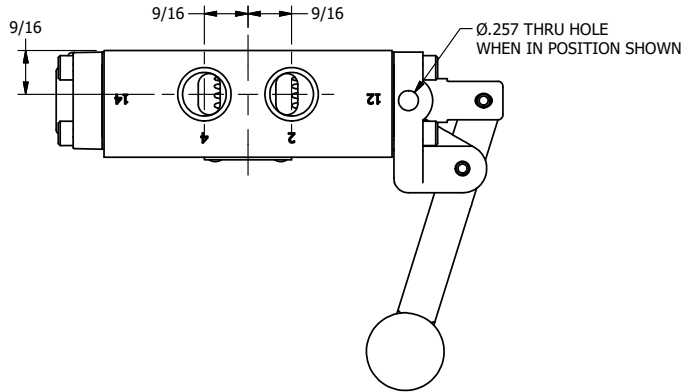

4

3

2

1

AAA
PRODUCTS
INTERNATIONAL

**AAA PRODUCTS
INTERNATIONAL**
7114 Harry Hines Blvd
Dallas, TX 75235

TITLE: 3/8" SIDE PORT, LEVER, 2 POS,
FRCTN POS, PILOT RTRN,
BNT LVR RT, RED KNB, LOCKOUT C

DRAWING NO.:
DIM_HR3BRJLO