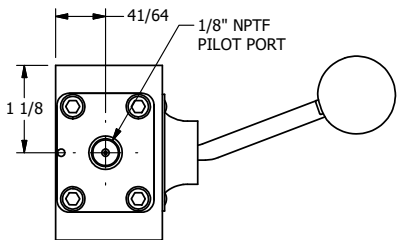

4

3

2

1

AAA
PRODUCTS
INTERNATIONAL

**AAA PRODUCTS
INTERNATIONAL**
7114 Harry Hines Blvd
Dallas, TX 75235

TITLE: 3/8" SIDE PORT, LEVER, 2 POS,
FRCTN POS, PILOT RTRN,
BNT LVR RT, RED KNB, LOCKOUT C

DRAWING NO.:
DIM_HR3BRJLO