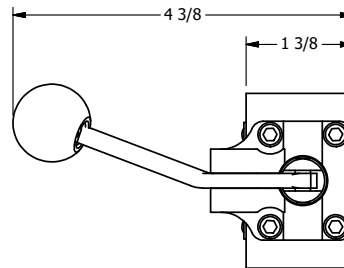

4

3

2

1

AAA
PRODUCTS
INTERNATIONAL

**AAA PRODUCTS
INTERNATIONAL**
7114 Harry Hines Blvd
Dallas, TX 75235

TITLE: 3/8" SIDE PORT, LEVER, 2 POS,
PILOT RTRN, BNT LVR RIGHT,
RED KNOB

DRAWING NO.:
DIM_HR3BRJ