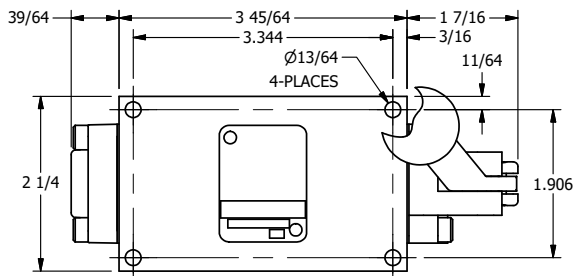

4

3

2

1

AAA
PRODUCTS
INTERNATIONAL

**AAA PRODUCTS
INTERNATIONAL**
7114 Harry Hines Blvd
Dallas, TX 75235

TITLE: 3/8" SIDE PORT, LEVER, 2 POS,
PILOT RTRN, BNT LVR RIGHT,
RED KNOB

DRAWING NO.:
DIM_HR3BRJ