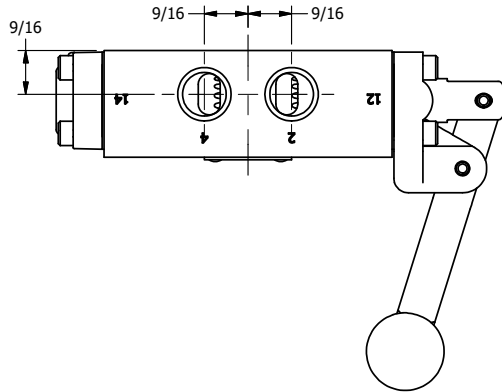

4

3

2

1

AAA
PRODUCTS
INTERNATIONAL

**AAA PRODUCTS
INTERNATIONAL**
7114 Harry Hines Blvd
Dallas, TX 75235

TITLE: 3/8" SIDE PORT, LEVER, 2 POS,
PILOT RTRN, BNT LVR RIGHT,
RED KNOB

DRAWING NO.:
DIM_HR3BRJ