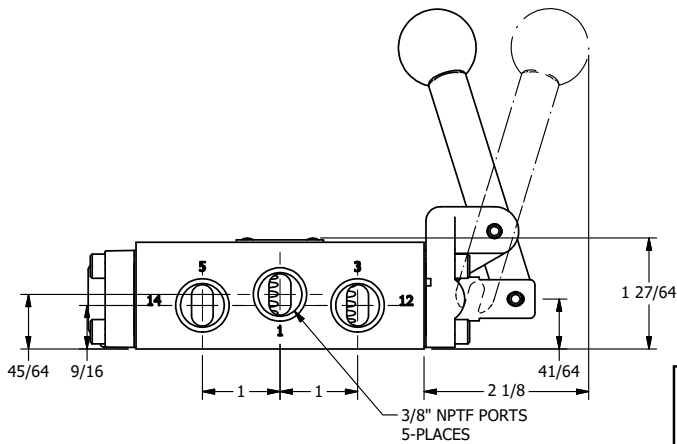

4

3

2

1

AAA
PRODUCTS
INTERNATIONAL

**AAA PRODUCTS
INTERNATIONAL**
7114 Harry Hines Blvd
Dallas, TX 75235

TITLE: 3/8" SIDE PORT, LEVER, 2 POS,
PILOT RTRN, BNT LVR RIGHT,
RED KNOB

DRAWING NO.:
DIM_HR3BRJ