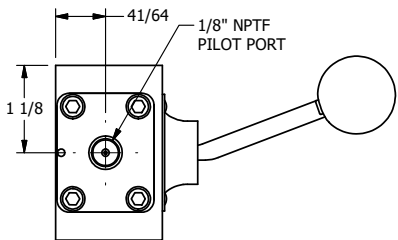

4

3

2

1

AAA
PRODUCTS
INTERNATIONAL

**AAA PRODUCTS
INTERNATIONAL**
7114 Harry Hines Blvd
Dallas, TX 75235

TITLE: 3/8" SIDE PORT, LEVER, 2 POS,
PILOT RTRN, BNT LVR RIGHT,
RED KNOB

DRAWING NO.:
DIM_HR3BRJ