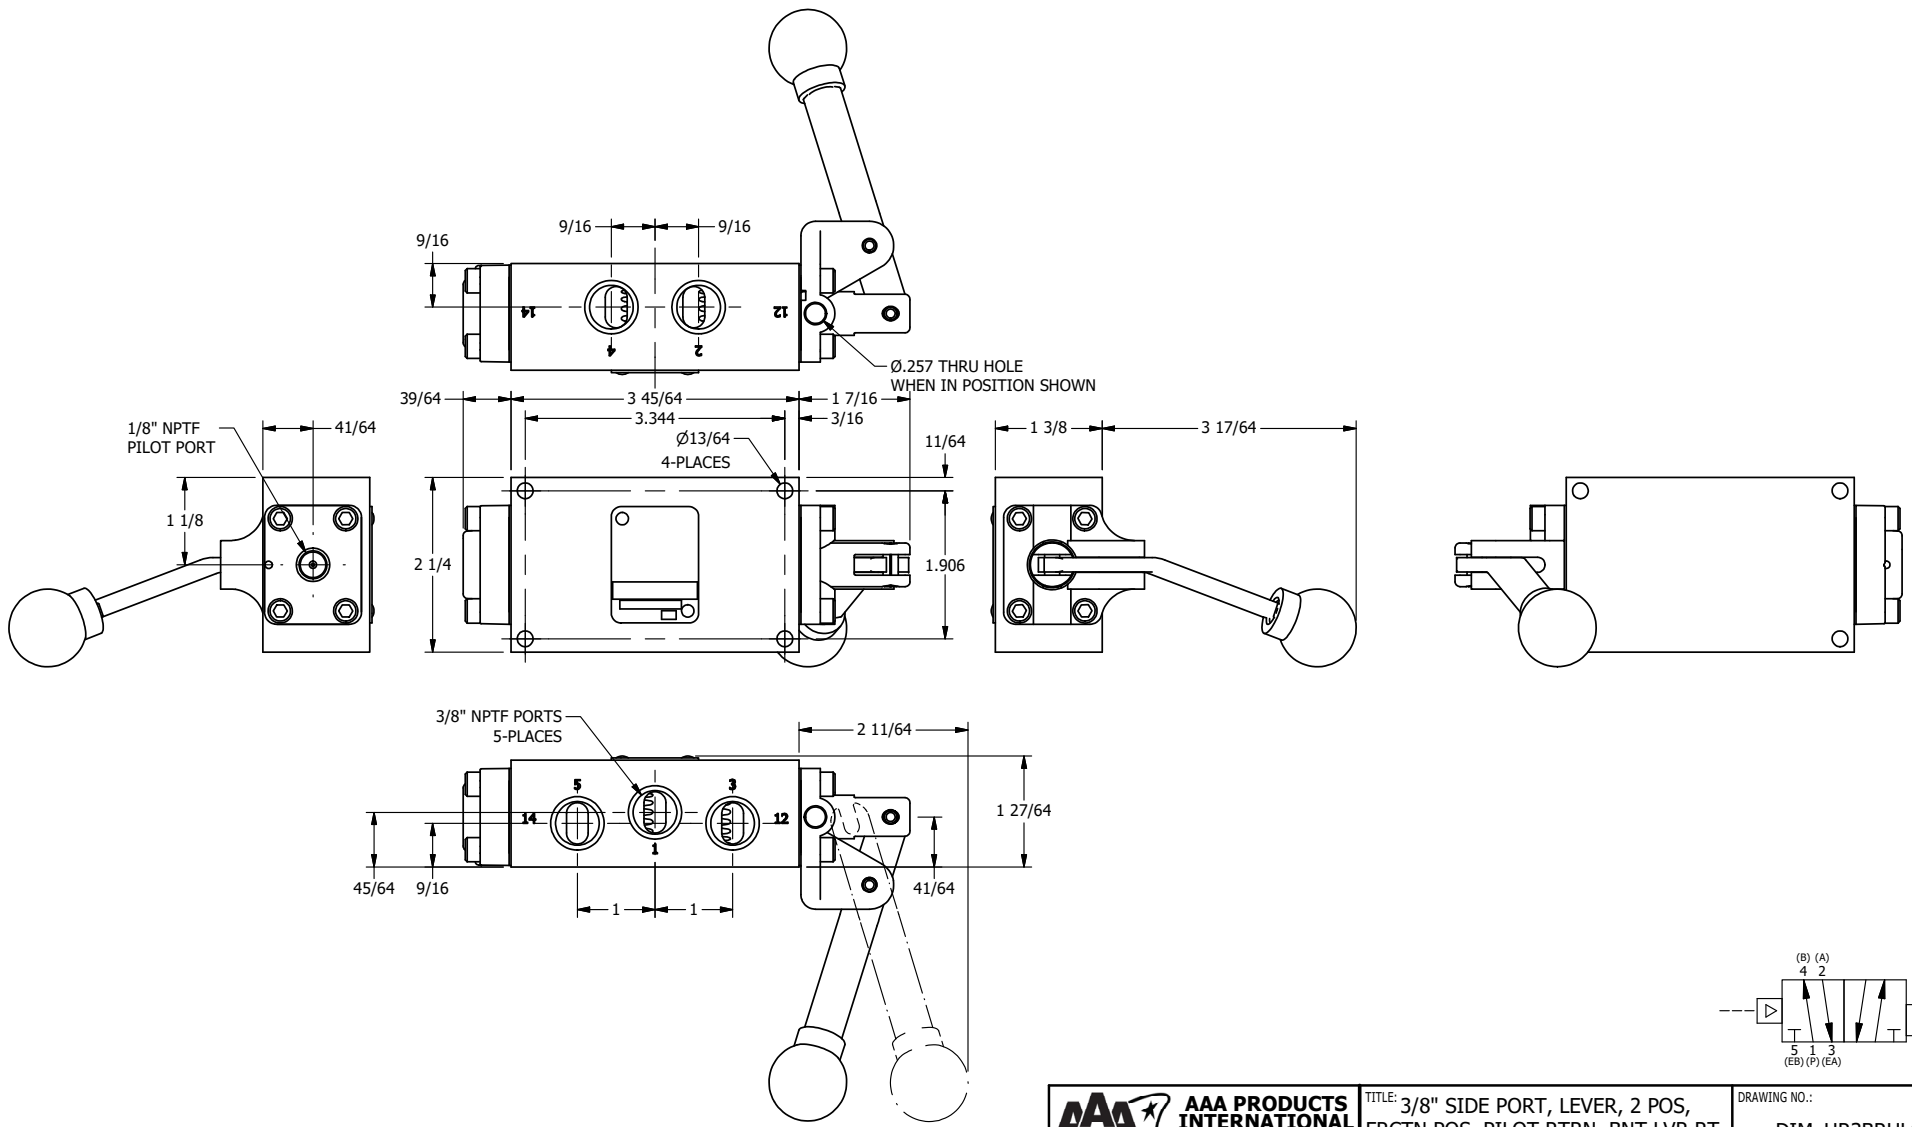

4

3

2

1

B

B

A

A

**AAA**  
PRODUCTS  
INTERNATIONAL

**AAA PRODUCTS INTERNATIONAL**  
7114 Harry Hines Blvd  
Dallas, TX 75235

TITLE: 3/8" SIDE PORT, LEVER, 2 POS,  
FRCTN POS, PILOT RTRN, BNT LVR RT,  
HVY DTY, LOCKOUT C, 180D LVR

DRAWING NO.:  
**DIM\_HR3BRHLOT**

THE INFORMATION CONTAINED WITHIN THIS DOCUMENT IS PROPRIETARY TO AAA PRODUCTS AND MAY NOT BE DISCLOSED WITHOUT PRIOR WRITTEN CONSENT

4

3

2

1