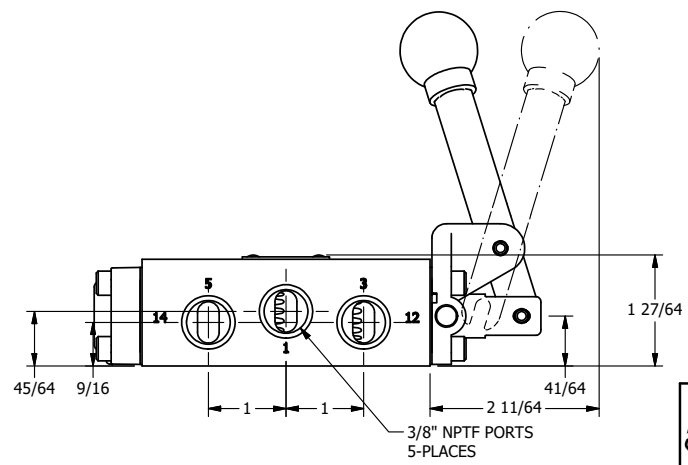

4

3

2

1

AAA
PRODUCTS
INTERNATIONAL

**AAA PRODUCTS
INTERNATIONAL**
7114 Harry Hines Blvd
Dallas, TX 75235

TITLE: 3/8" SIDE PORT, LEVER, 2 POS,
FRCTN POS, PILOT RTRN,
BNT LVR RT, HVY DTY, LOCKOUT C

DRAWING NO.:
DIM_HR3BRHLO