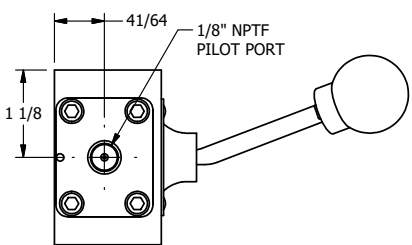

4

3

2

1

AAA
PRODUCTS
INTERNATIONAL

**AAA PRODUCTS
INTERNATIONAL**
7114 Harry Hines Blvd
Dallas, TX 75235

TITLE: 3/8" SIDE PORT, LEVER, 2 POS,
FRCTN POS, PILOT RTRN,
BNT LVR RT, HVY DTY, LOCKOUT C

DRAWING NO.:
DIM_HR3BRHLO