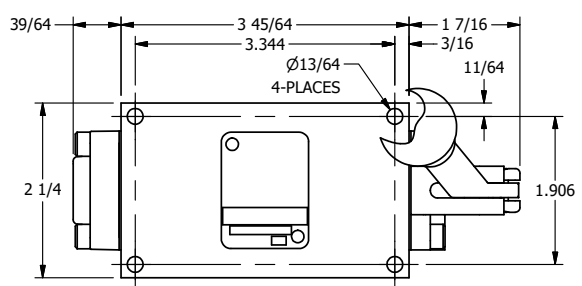

4

3

2

1

AAA
PRODUCTS
INTERNATIONAL

**AAA PRODUCTS
INTERNATIONAL**
7114 Harry Hines Blvd
Dallas, TX 75235

TITLE: 3/8" SIDE PORT, LEVER, 2 POS,
FRCTN POS, PILOT RTRN,
BNT LVR RT, HVY DTY, LOCKOUT C

DRAWING NO.:
DIM_HR3BRHLO