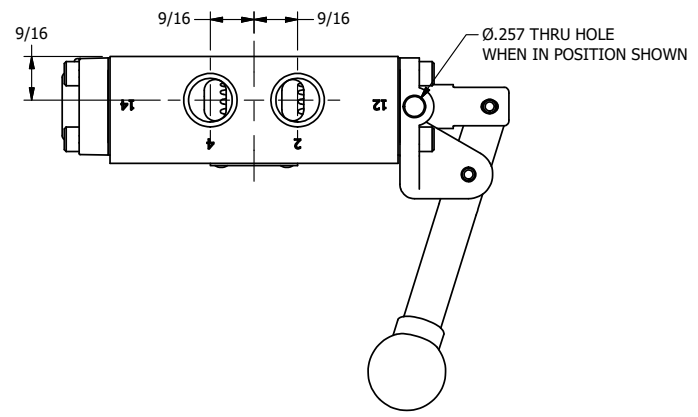

4

3

2

1

AAA
PRODUCTS
INTERNATIONAL

**AAA PRODUCTS
INTERNATIONAL**
7114 Harry Hines Blvd
Dallas, TX 75235

TITLE: 3/8" SIDE PORT, LEVER, 2 POS,
FRCTN POS, PILOT RTRN,
BNT LVR RT, HVY DTY, LOCKOUT C

DRAWING NO.:
DIM_HR3BRHLO