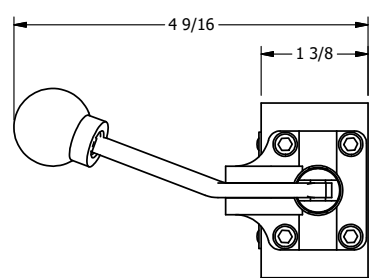

4

3

2

1

AAA
PRODUCTS
INTERNATIONAL

**AAA PRODUCTS
INTERNATIONAL**
7114 Harry Hines Blvd
Dallas, TX 75235

TITLE: 3/8" SIDE PORT, LEVER, 2 POS,
FRCTN POS, PILOT RTRN,
BNT LVR RT, HVY DTY, LOCKOUT C

DRAWING NO.:
DIM_HR3BRHLO