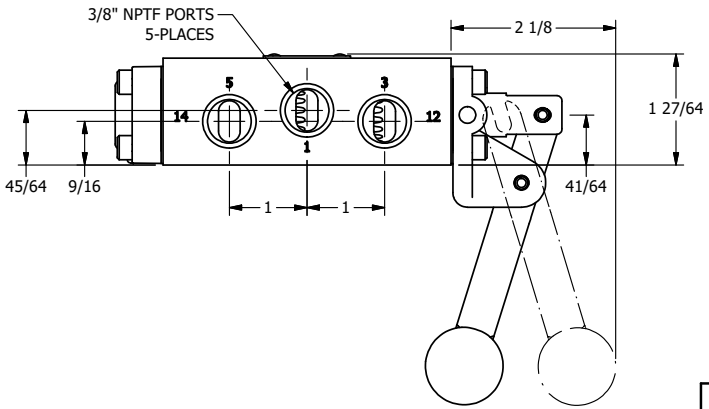

**AAA**  
PRODUCTS  
INTERNATIONAL

**AAA PRODUCTS  
INTERNATIONAL**  
7114 Harry Hines Blvd  
Dallas, TX 75235

TITLE: 3/8" SIDE PORT, LEVER, 2 POS,  
FRCTN POS, PILOT RTRN, BNT LVR RT,  
HVY DTY, RED KNB, 180D LVR