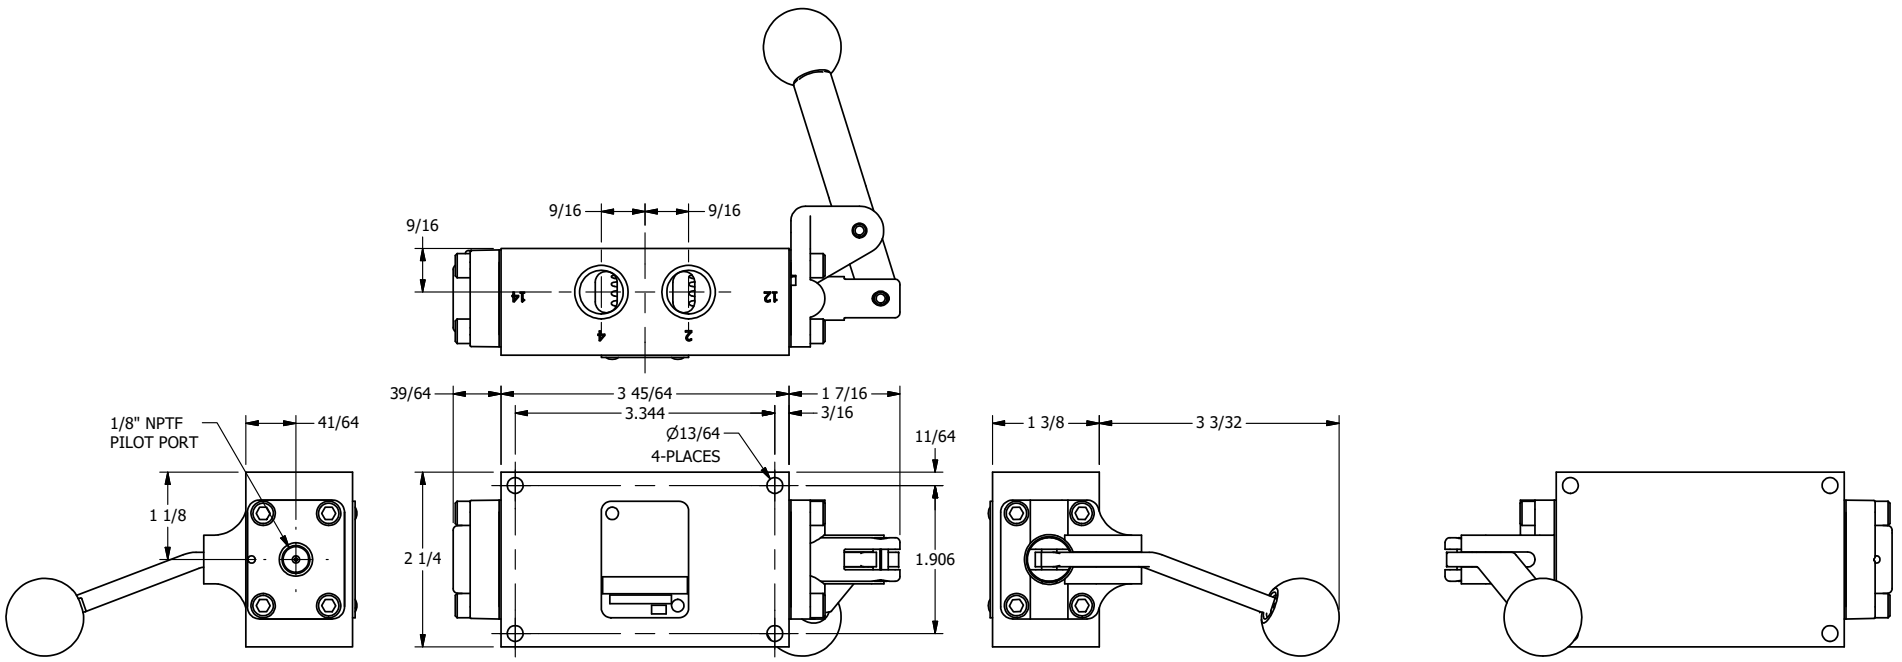

4

3

2

1

B

B

A

A

AAA
PRODUCTS
INTERNATIONAL

**AAA PRODUCTS
INTERNATIONAL**
7114 Harry Hines Blvd
Dallas, TX 75235

TITLE: 3/8" SIDE PORT, LEVER, 2 POS,
FRCTN POS, PILOT RTRN, BNT LVR RT,
HVY DTY, RED KNB, 180D LVR

DRAWING NO.:
DIM_HR3BRHJT

4

3

2

1

THE INFORMATION CONTAINED WITHIN THIS DOCUMENT IS PROPRIETARY TO AAA PRODUCTS AND MAY NOT BE DISCLOSED WITHOUT PRIOR WRITTEN CONSENT