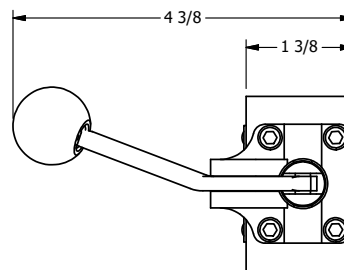

4

3

2

1

**AAA**  
PRODUCTS  
INTERNATIONAL

**AAA PRODUCTS  
INTERNATIONAL**  
7114 Harry Hines Blvd  
Dallas, TX 75235

TITLE: 3/8" SIDE PORT, LEVER, 2 POS,  
FRCTN POS, PILOT RTRN, BNT LVR RT,  
HVY DTY, RED KNB, LOCKOUT C

DRAWING NO.:  
DIM\_HR3BRHJLO

THE INFORMATION CONTAINED WITHIN THIS DOCUMENT IS PROPRIETARY TO AAA PRODUCTS AND MAY NOT BE DISCLOSED WITHOUT PRIOR WRITTEN CONSENT

4

3

2

1