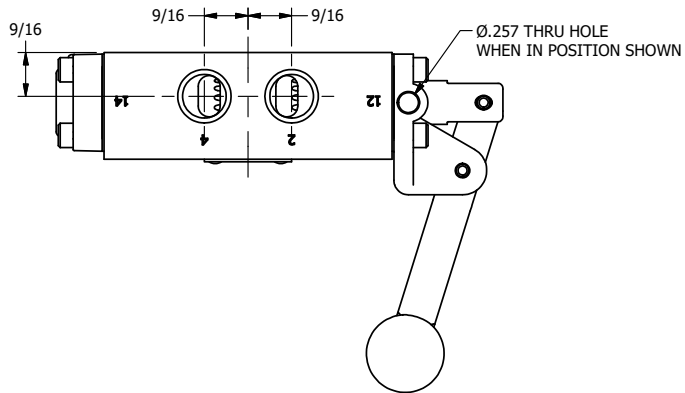

4

3

2

1

**AAA**  
PRODUCTS  
INTERNATIONAL

**AAA PRODUCTS  
INTERNATIONAL**  
7114 Harry Hines Blvd  
Dallas, TX 75235

TITLE: 3/8" SIDE PORT, LEVER, 2 POS,  
FRCTN POS, PILOT RTRN, BNT LVR RT,  
HVY DTY, RED KNB, LOCKOUT C