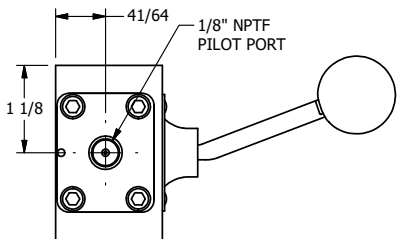

4

3

2

1

**AAA**  
PRODUCTS  
INTERNATIONAL

**AAA PRODUCTS  
INTERNATIONAL**  
7114 Harry Hines Blvd  
Dallas, TX 75235

TITLE: 3/8" SIDE PORT, LEVER, 2 POS,  
FRCTN POS, PILOT RTRN, BNT LVR RT,  
HVY DTY, RED KNB, LOCKOUT C

DRAWING NO.:  
DIM\_HR3BRHJLO

THE INFORMATION CONTAINED WITHIN THIS DOCUMENT IS PROPRIETARY TO AAA PRODUCTS AND MAY NOT BE DISCLOSED WITHOUT PRIOR WRITTEN CONSENT

4

3

2

1