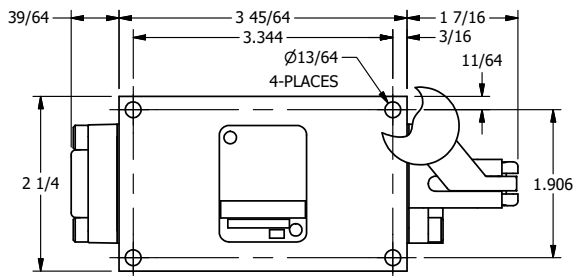

4

3

2

1

**AAA**  
PRODUCTS  
INTERNATIONAL

**AAA PRODUCTS  
INTERNATIONAL**  
7114 Harry Hines Blvd  
Dallas, TX 75235

TITLE: 3/8" SIDE PORT, LEVER, 2 POS,  
FRCTN POS, PILOT RTRN, BNT LVR RT,  
HVY DTY, RED KNB, LOCKOUT C

DRAWING NO.:  
DIM\_HR3BRHJLO

THE INFORMATION CONTAINED WITHIN THIS DOCUMENT IS PROPRIETARY TO AAA PRODUCTS AND MAY NOT BE DISCLOSED WITHOUT PRIOR WRITTEN CONSENT

4

3

2

1