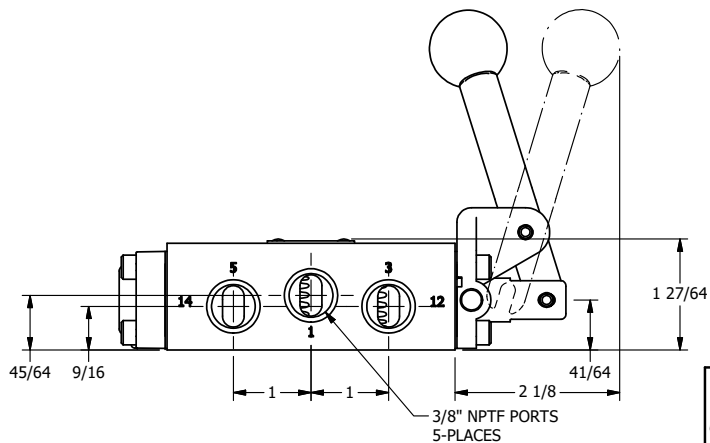

4

3

2

1

**AAA**  
PRODUCTS  
INTERNATIONAL

**AAA PRODUCTS  
INTERNATIONAL**  
7114 Harry Hines Blvd  
Dallas, TX 75235

TITLE: 3/8" SIDE PORT, LEVER, 2 POS,  
FRCTN POS, PILOT RTRN, BNT LVR RT,  
HVY DTY, RED KNB, LOCKOUT C

DRAWING NO.:  
DIM\_HR3BRHJLO

THE INFORMATION CONTAINED WITHIN THIS DOCUMENT IS PROPRIETARY TO AAA PRODUCTS AND MAY NOT BE DISCLOSED WITHOUT PRIOR WRITTEN CONSENT

4

3

2

1