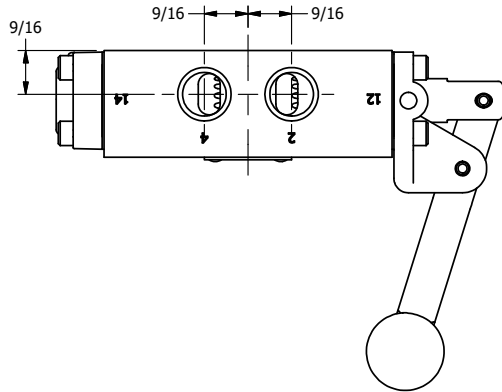

4

3

2

1

AAA
PRODUCTS
INTERNATIONAL

AAA PRODUCTS INTERNATIONAL
7114 Harry Hines Blvd
Dallas, TX 75235

TITLE: 3/8" SIDE PORT, LEVER, 2 POS,
FRCTN POS, PILOT RTRN,
BNT LVR RT, HVY DTY, RED KNB

DRAWING NO.:
DIM_HR3BRHJ