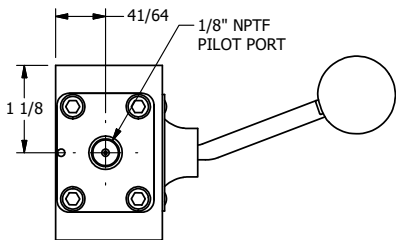

4

3

2

1

AAA
PRODUCTS
INTERNATIONAL

AAA PRODUCTS INTERNATIONAL
7114 Harry Hines Blvd
Dallas, TX 75235

TITLE: 3/8" SIDE PORT, LEVER, 2 POS,
FRCTN POS, PILOT RTRN,
BNT LVR RT, HVY DTY, RED KNB

DRAWING NO.:
DIM_HR3BRHJ