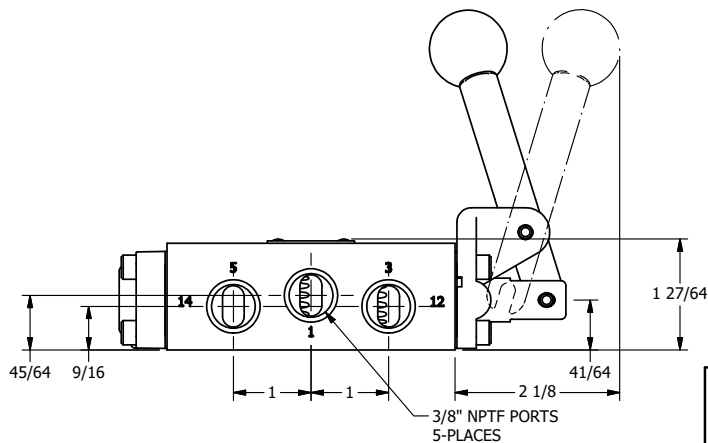

4

3

2

1

AAA
PRODUCTS
INTERNATIONAL

AAA PRODUCTS INTERNATIONAL
7114 Harry Hines Blvd
Dallas, TX 75235

TITLE: 3/8" SIDE PORT, LEVER, 2 POS,
FRCTN POS, PILOT RTRN,
BNT LVR RT, HVY DTY, RED KNB

DRAWING NO.:
DIM_HR3BRHJ