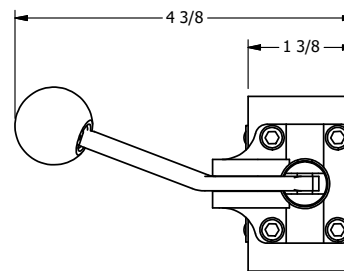

4

3

2

1

AAA
PRODUCTS
INTERNATIONAL

AAA PRODUCTS INTERNATIONAL
7114 Harry Hines Blvd
Dallas, TX 75235

TITLE: 3/8" SIDE PORT, LEVER, 2 POS,
FRCTN POS, PILOT RTRN,
BNT LVR RT, HVY DTY, RED KNB

DRAWING NO.:
DIM_HR3BRHJ