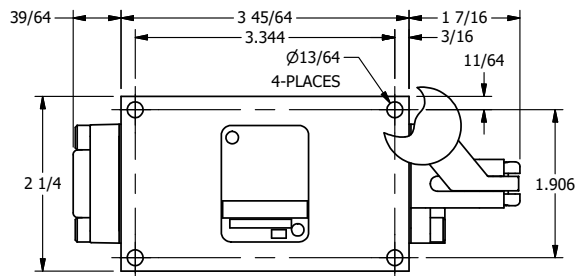

4

3

2

1

AAA
PRODUCTS
INTERNATIONAL

AAA PRODUCTS INTERNATIONAL
7114 Harry Hines Blvd
Dallas, TX 75235

TITLE: 3/8" SIDE PORT, LEVER, 2 POS,
FRCTN POS, PILOT RTRN,
BNT LVR RT, HVY DTY, RED KNB

DRAWING NO.:
DIM_HR3BRHJ