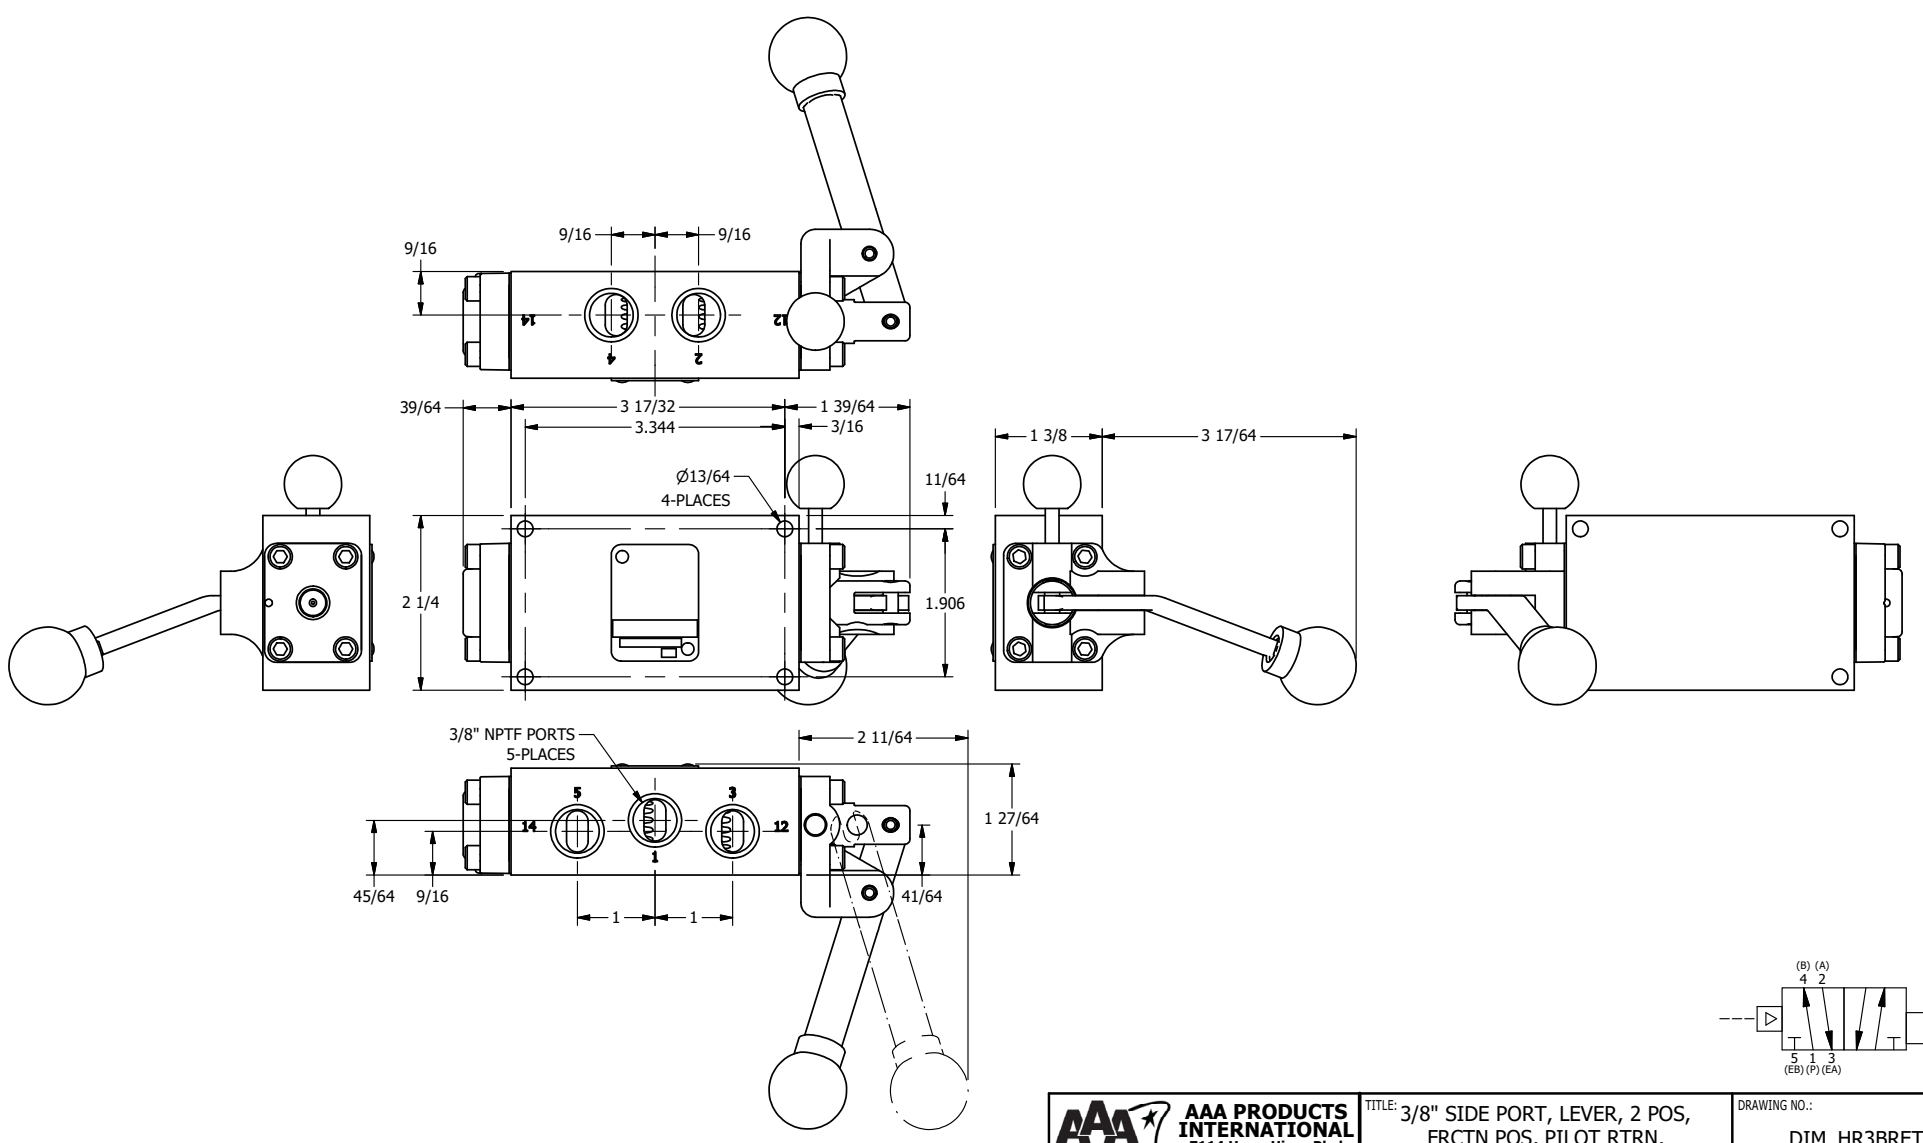

4

3

2

1

B

B

A

A

**AAA**  
PRODUCTS  
INTERNATIONAL

**AAA PRODUCTS INTERNATIONAL**  
7114 Harry Hines Blvd  
Dallas, TX 75235

TITLE: 3/8" SIDE PORT, LEVER, 2 POS,  
FRCTN POS, PILOT RTRN,  
BNT LVR RT, PINLOCK A & C, 180D LVR

DRAWING NO.:  
DIM\_HR3BRET

THE INFORMATION CONTAINED WITHIN THIS DOCUMENT IS PROPRIETARY TO AAA PRODUCTS AND MAY NOT BE DISCLOSED WITHOUT PRIOR WRITTEN CONSENT

4

3

2

1