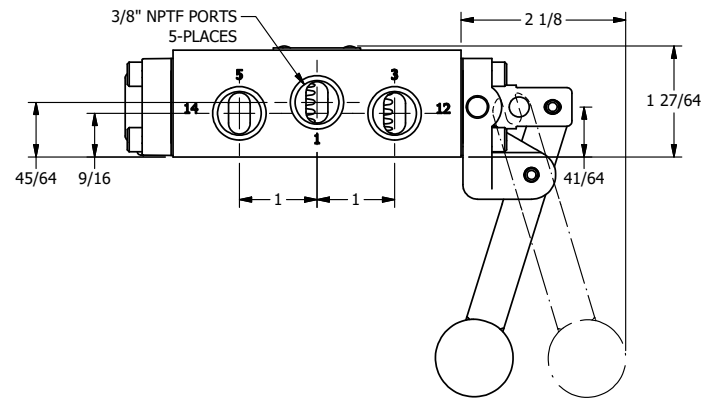

AAA
PRODUCTS
INTERNATIONAL

**AAA PRODUCTS
INTERNATIONAL**
7114 Harry Hines Blvd
Dallas, TX 75235

TITLE: 3/8" SIDE PORT, LEVER, 2 POS,
FRCTN POS, PILOT RTRN, BNT LVR RT,
PINLOCK A & C, RED KNB, 180D LVR

DRAWING NO.:
DIM_HR3BREJT