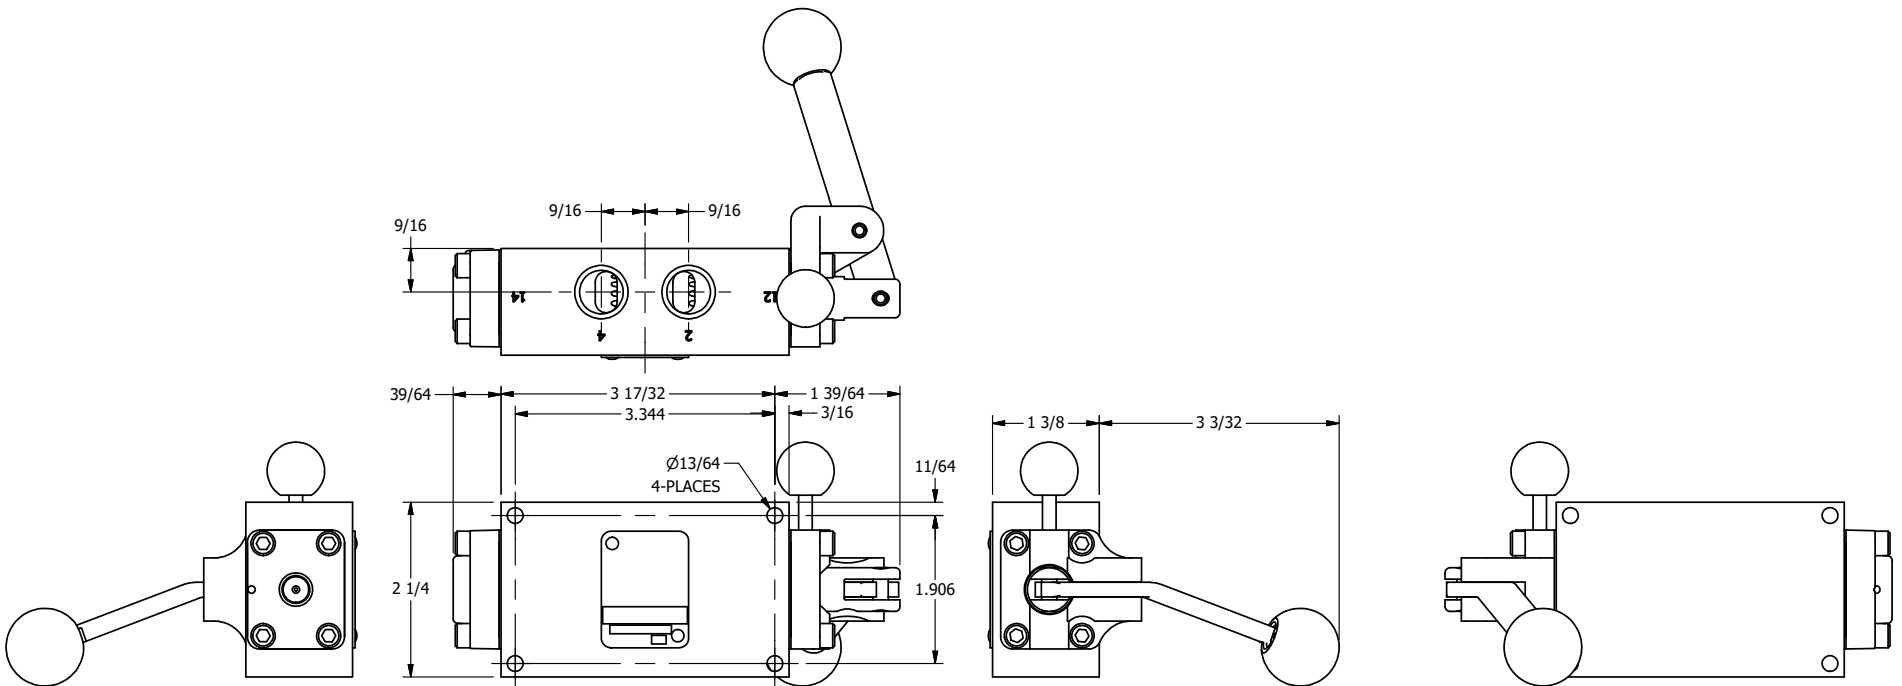

4

3

2

1

B

B

A

A

AAA
PRODUCTS
INTERNATIONAL

**AAA PRODUCTS
INTERNATIONAL**
7114 Harry Hines Blvd
Dallas, TX 75235

TITLE: 3/8" SIDE PORT, LEVER, 2 POS,
FRCTN POS, PILOT RTRN, BNT LVR RT,
PINLOCK A & C, RED KNB, 180D LVR

DRAWING NO.:
DIM_HR3BREJT

4

3

2

1

THE INFORMATION CONTAINED WITHIN THIS DOCUMENT IS PROPRIETARY TO AAA PRODUCTS AND MAY NOT BE DISCLOSED WITHOUT PRIOR WRITTEN CONSENT