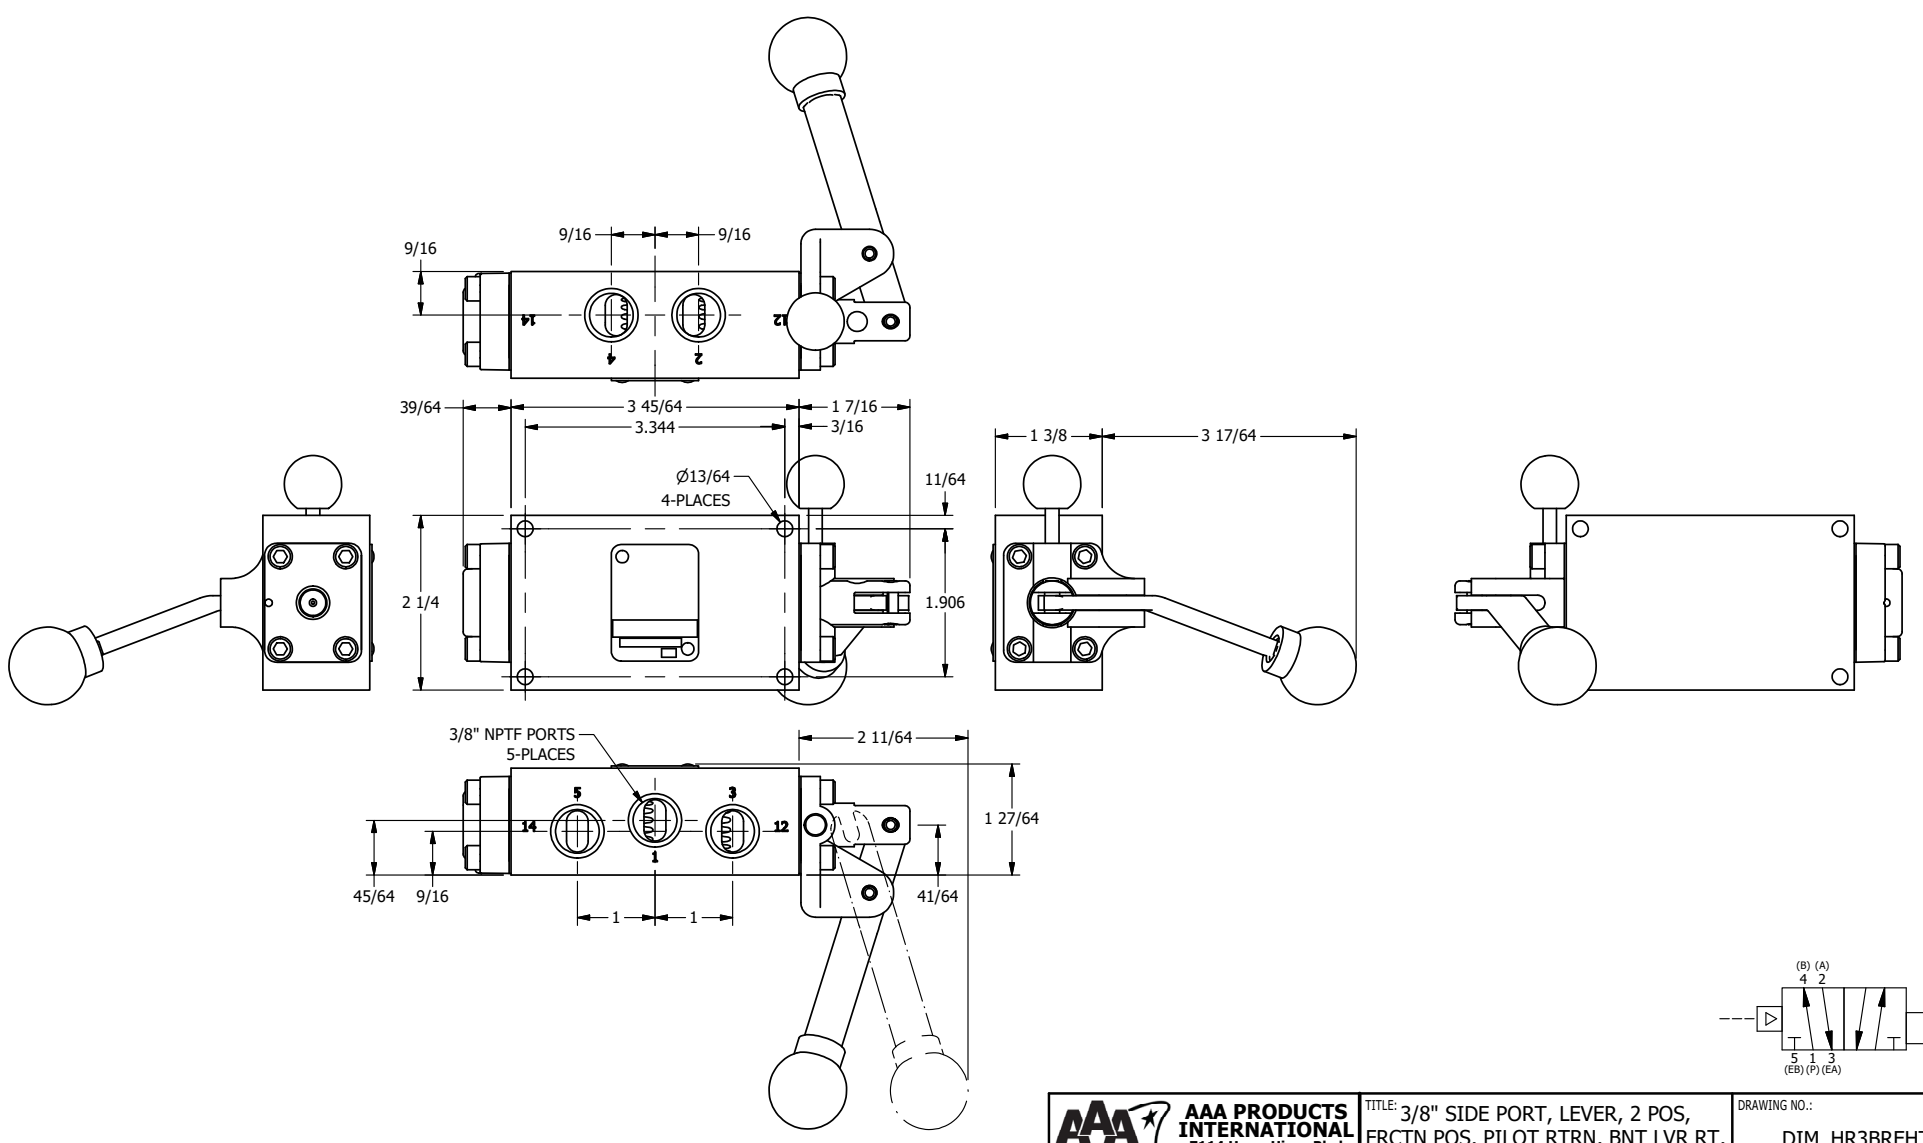

4

3

2

1

B

B

A

A

**AAA**  
PRODUCTS  
INTERNATIONAL

**AAA PRODUCTS  
INTERNATIONAL**  
7114 Harry Hines Blvd  
Dallas, TX 75235

TITLE: 3/8" SIDE PORT, LEVER, 2 POS,  
FRCTN POS, PILOT RTRN, BNT LVR RT,  
PINLOCK A & C, HVY DTY, 180D LVR