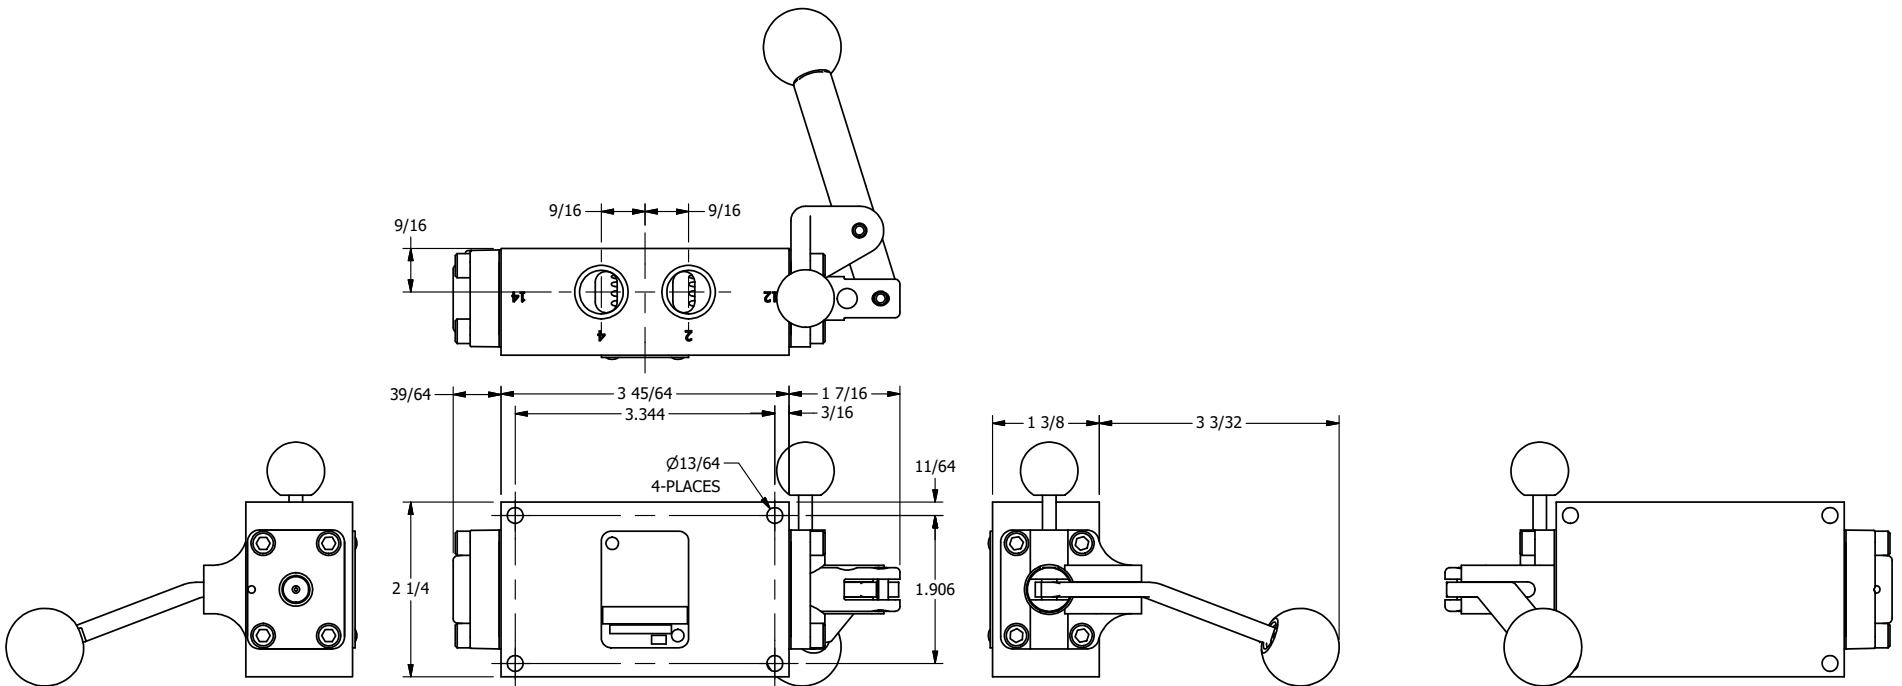

4

3

2

1

B

B

A

A

AAA
PRODUCTS
INTERNATIONAL

**AAA PRODUCTS
INTERNATIONAL**
7114 Harry Hines Blvd
Dallas, TX 75235

TITLE: 3/8" SIDE PORT, LEVER, 2 POS,
FRCTN POS, PILOT RTRN, BNT LVR RT,
PNLCK A&C, HVY DTY, RED KNB, 180D LVR

DRAWING NO.:
DIM_HR3BREHJT

4

3

2

1

THE INFORMATION CONTAINED WITHIN THIS DOCUMENT IS PROPRIETARY TO AAA PRODUCTS AND MAY NOT BE DISCLOSED WITHOUT PRIOR WRITTEN CONSENT