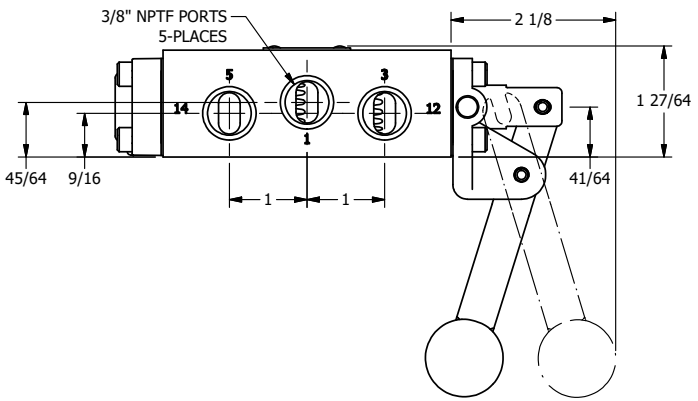

AAA
PRODUCTS
INTERNATIONAL

**AAA PRODUCTS
INTERNATIONAL**
7114 Harry Hines Blvd
Dallas, TX 75235

TITLE: 3/8" SIDE PORT, LEVER, 2 POS,
FRCTN POS, PILOT RTRN, BNT LVR RT,
PNLCK A&C, HVY DTY, RED KNB, 180D LVR