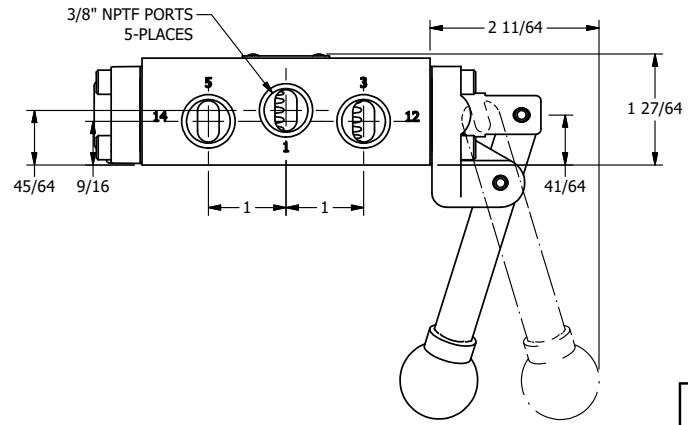

AAA
PRODUCTS
INTERNATIONAL

AAA PRODUCTS INTERNATIONAL
7114 Harry Hines Blvd
Dallas, TX 75235

TITLE: 3/8" SIDE PORT, LEVER, 2 POS,
FRCTN POS, PILOT RTRN,
BNT LVR LFT, 180D LVR

DRAWING NO.:
DIM_HR3BLT

4

3

2

1