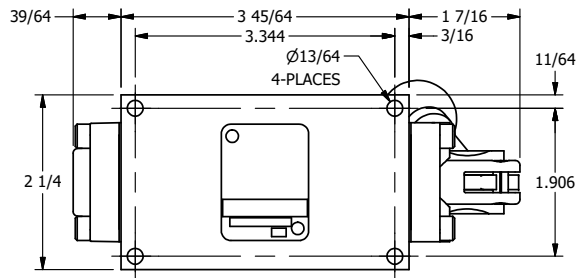

AAA
PRODUCTS
INTERNATIONAL

AAA PRODUCTS INTERNATIONAL
7114 Harry Hines Blvd
Dallas, TX 75235

TITLE: 3/8" SIDE PORT, LEVER, 2 POS,
FRCTN POS, PILOT RTRN,
BNT LVR LFT, 180D LVR

DRAWING NO.:
DIM_HR3BLT

4

3

2

1