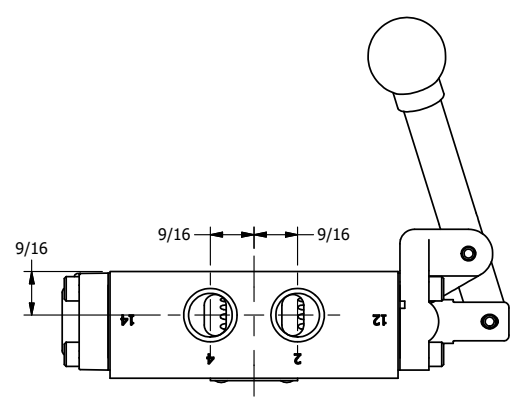

AAA
PRODUCTS
INTERNATIONAL

AAA PRODUCTS INTERNATIONAL
7114 Harry Hines Blvd
Dallas, TX 75235

TITLE: 3/8" SIDE PORT, LEVER, 2 POS,
FRCTN POS, PILOT RTRN,
BNT LVR LFT, 180D LVR

DRAWING NO.:
DIM_HR3BLT

4

3

2

1