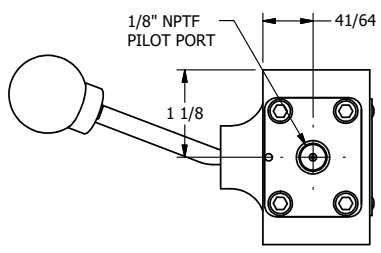

AAA
PRODUCTS
INTERNATIONAL

AAA PRODUCTS INTERNATIONAL
7114 Harry Hines Blvd
Dallas, TX 75235

TITLE: 3/8" SIDE PORT, LEVER, 2 POS,
FRCTN POS, PILOT RTRN,
BNT LVR LFT, 180D LVR

DRAWING NO.:
DIM_HR3BLT

4

3

2

1