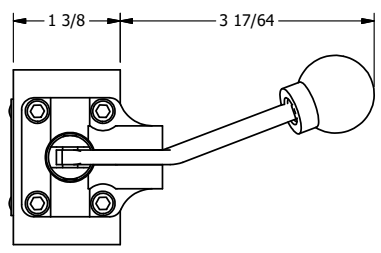

AAA
PRODUCTS
INTERNATIONAL

AAA PRODUCTS INTERNATIONAL
7114 Harry Hines Blvd
Dallas, TX 75235

TITLE: 3/8" SIDE PORT, LEVER, 2 POS,
FRCTN POS, PILOT RTRN,
BNT LVR LFT, 180D LVR

DRAWING NO.:
DIM_HR3BLT

4

3

2

1