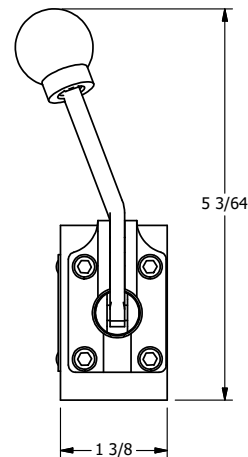

4

3

2

1

AAA
PRODUCTS
INTERNATIONAL

**AAA PRODUCTS
INTERNATIONAL**
7114 Harry Hines Blvd
Dallas, TX 75235

TITLE: 3/8" SIDE PORT, LEVER, 2 POS,
PILOT RTRN, BNT LVR LFT,
90D LVR

DRAWING NO.:
DIM_HR3BLR