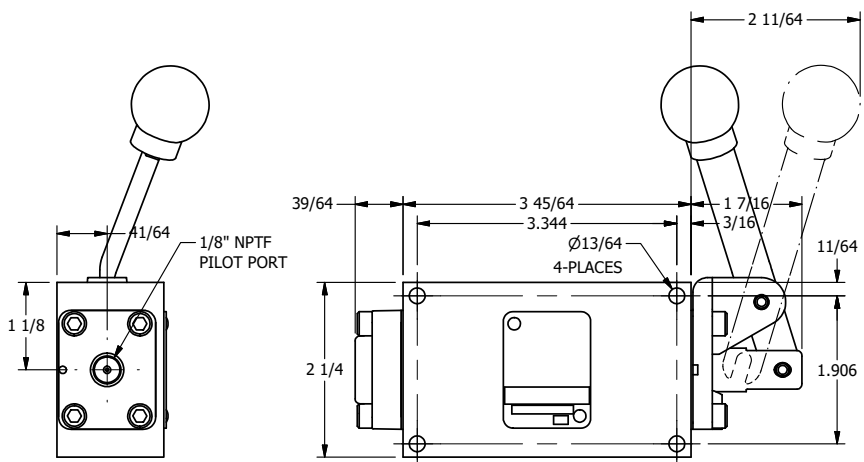

4

3

2

1

AAA
PRODUCTS
INTERNATIONAL

**AAA PRODUCTS
INTERNATIONAL**
7114 Harry Hines Blvd
Dallas, TX 75235

TITLE: 3/8" SIDE PORT, LEVER, 2 POS,
PILOT RTRN, BNT LVR LFT,
90D LVR

DRAWING NO.:
DIM_HR3BLR