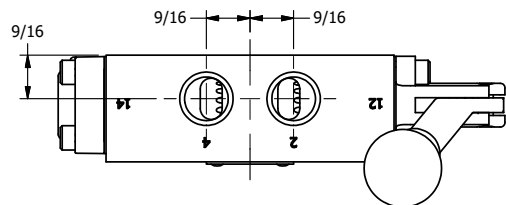

4

3

2

1

AAA
PRODUCTS
INTERNATIONAL

**AAA PRODUCTS
INTERNATIONAL**
7114 Harry Hines Blvd
Dallas, TX 75235

TITLE: 3/8" SIDE PORT, LEVER, 2 POS,
PILOT RTRN, BNT LVR LFT,
90D LVR

DRAWING NO.:
DIM_HR3BLR