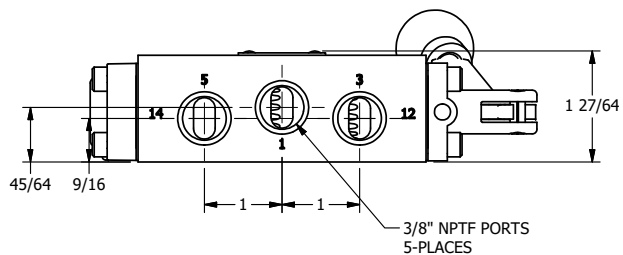

4

3

2

1

AAA
PRODUCTS
INTERNATIONAL

**AAA PRODUCTS
INTERNATIONAL**
7114 Harry Hines Blvd
Dallas, TX 75235

TITLE: 3/8" SIDE PORT, LEVER, 2 POS,
PILOT RTRN, BNT LVR LFT,
90D LVR

DRAWING NO.:
DIM_HR3BLR