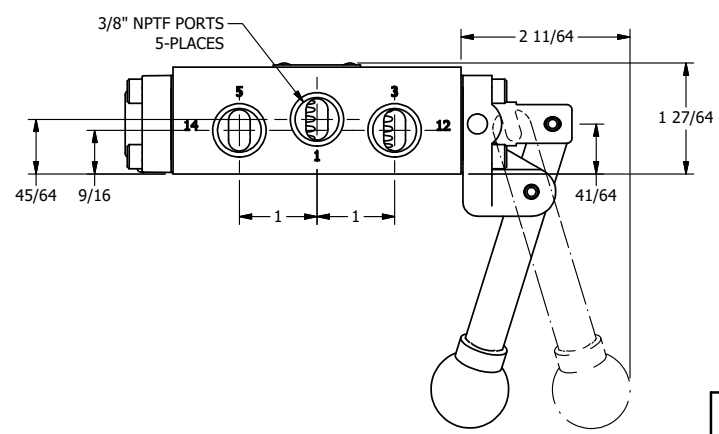

AAA
PRODUCTS
INTERNATIONAL

**AAA PRODUCTS
INTERNATIONAL**
7114 Harry Hines Blvd
Dallas, TX 75235

TITLE: 3/8" SIDE PORT, LEVER, 2 POS,
FRCTN POS, PILOT RTRN,
BNT LVR LFT, LOCKOUT C, 180D LVR

DRAWING NO.:
DIM_HR3BLL0T