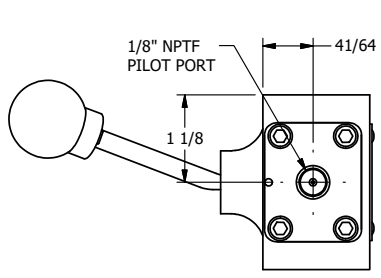

AAA
PRODUCTS
INTERNATIONAL

**AAA PRODUCTS
INTERNATIONAL**
7114 Harry Hines Blvd
Dallas, TX 75235

TITLE: 3/8" SIDE PORT, LEVER, 2 POS,
FRCTN POS, PILOT RTRN,
BNT LVR LFT, LOCKOUT C, 180D LVR

DRAWING NO.:
DIM_HR3BLL0T