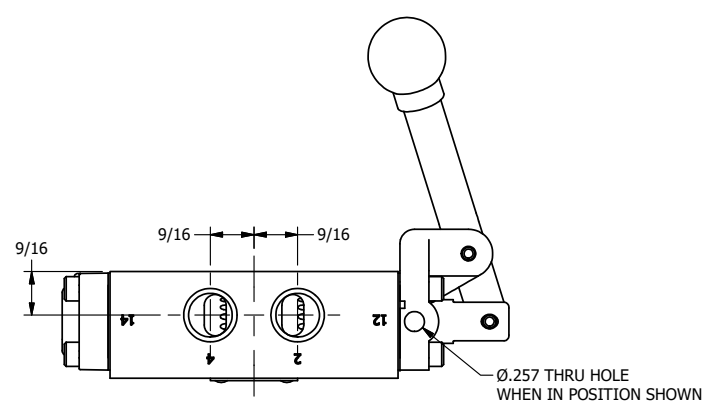

AAA
PRODUCTS
INTERNATIONAL

**AAA PRODUCTS
INTERNATIONAL**
7114 Harry Hines Blvd
Dallas, TX 75235

TITLE: 3/8" SIDE PORT, LEVER, 2 POS,
FRCTN POS, PILOT RTRN,
BNT LVR LFT, LOCKOUT C, 180D LVR

DRAWING NO.:
DIM_HR3BLL0T