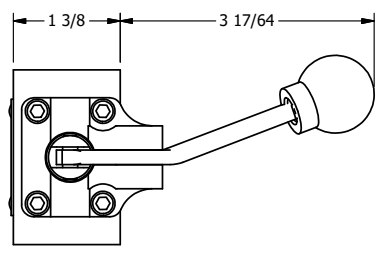

AAA
PRODUCTS
INTERNATIONAL

**AAA PRODUCTS
INTERNATIONAL**
7114 Harry Hines Blvd
Dallas, TX 75235

TITLE: 3/8" SIDE PORT, LEVER, 2 POS,
FRCTN POS, PILOT RTRN,
BNT LVR LFT, LOCKOUT C, 180D LVR

DRAWING NO.:
DIM_HR3BLL0T