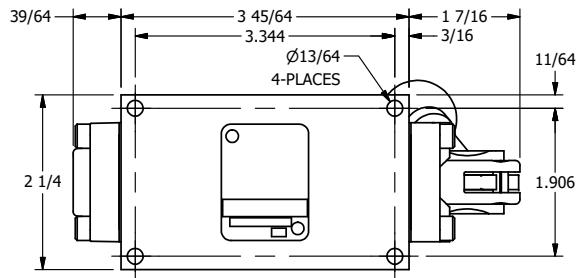

AAA
PRODUCTS
INTERNATIONAL

**AAA PRODUCTS
INTERNATIONAL**
7114 Harry Hines Blvd
Dallas, TX 75235

TITLE: 3/8" SIDE PORT, LEVER, 2 POS,
FRCTN POS, PILOT RTRN,
BNT LVR LFT, LOCKOUT C, 180D LVR

DRAWING NO.:
DIM_HR3BLL0T