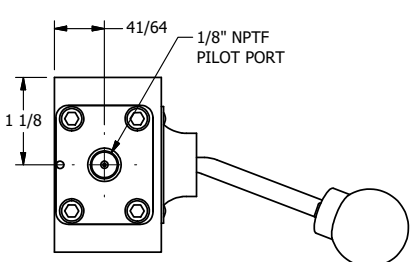

4

3

2

1

**AAA**  
PRODUCTS  
INTERNATIONAL

**AAA PRODUCTS INTERNATIONAL**  
7114 Harry Hines Blvd  
Dallas, TX 75235

TITLE: 3/8" SIDE PORT, LEVER, 2 POS,  
PILOT RTRN, BNT LVR LFT,  
LOCKOUT C

DRAWING NO.:  
DIM\_HR3BLLO