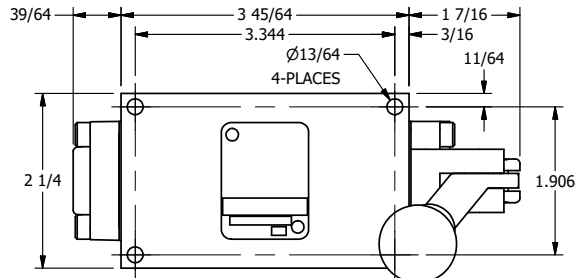

4

3

2

1

**AAA**  
PRODUCTS  
INTERNATIONAL

**AAA PRODUCTS INTERNATIONAL**  
7114 Harry Hines Blvd  
Dallas, TX 75235

TITLE: 3/8" SIDE PORT, LEVER, 2 POS,  
PILOT RTRN, BNT LVR LFT,  
LOCKOUT C

DRAWING NO.:  
DIM\_HR3BLLO