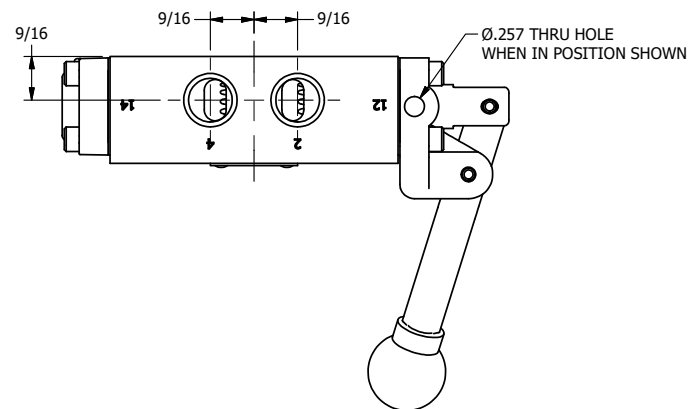

4

3

2

1

**AAA**  
PRODUCTS  
INTERNATIONAL

**AAA PRODUCTS INTERNATIONAL**  
7114 Harry Hines Blvd  
Dallas, TX 75235

TITLE: 3/8" SIDE PORT, LEVER, 2 POS,  
PILOT RTRN, BNT LVR LFT,  
LOCKOUT C

DRAWING NO.:  
DIM\_HR3BLLO