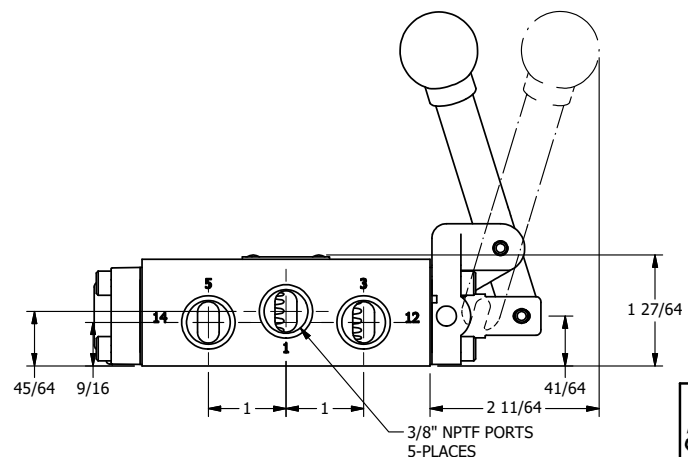

4

3

2

1

**AAA**  
PRODUCTS  
INTERNATIONAL

**AAA PRODUCTS INTERNATIONAL**  
7114 Harry Hines Blvd  
Dallas, TX 75235

TITLE: 3/8" SIDE PORT, LEVER, 2 POS,  
PILOT RTRN, BNT LVR LFT,  
LOCKOUT C

DRAWING NO.:  
DIM\_HR3BLLO