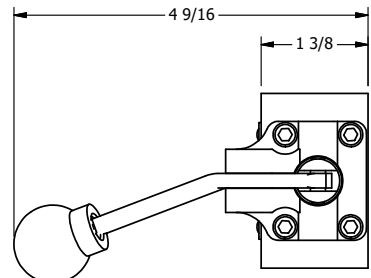

4

3

2

1

**AAA**  
PRODUCTS  
INTERNATIONAL

**AAA PRODUCTS INTERNATIONAL**  
7114 Harry Hines Blvd  
Dallas, TX 75235

TITLE: 3/8" SIDE PORT, LEVER, 2 POS,  
PILOT RTRN, BNT LVR LFT,  
LOCKOUT C

DRAWING NO.:  
DIM\_HR3BLLO