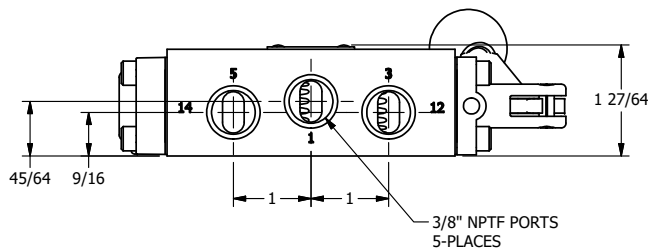

4

3

2

1

AAA
PRODUCTS
INTERNATIONAL

**AAA PRODUCTS
INTERNATIONAL**
7114 Harry Hines Blvd
Dallas, TX 75235

TITLE: 3/8" SIDE PORT, LEVER, 2 POS,
FRCTN POS, PILOT RTRN,
BNT LVR LFT, RED KNB, 90D LVR

DRAWING NO.:
DIM_HR3BLJR