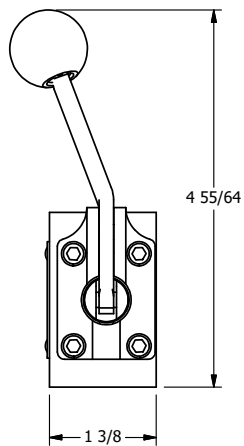

4

3

2

1

AAA
PRODUCTS
INTERNATIONAL

**AAA PRODUCTS
INTERNATIONAL**
7114 Harry Hines Blvd
Dallas, TX 75235

TITLE: 3/8" SIDE PORT, LEVER, 2 POS,
FRCTN POS, PILOT RTRN,
BNT LVR LFT, RED KNB, 90D LVR

DRAWING NO.:
DIM_HR3BLJR