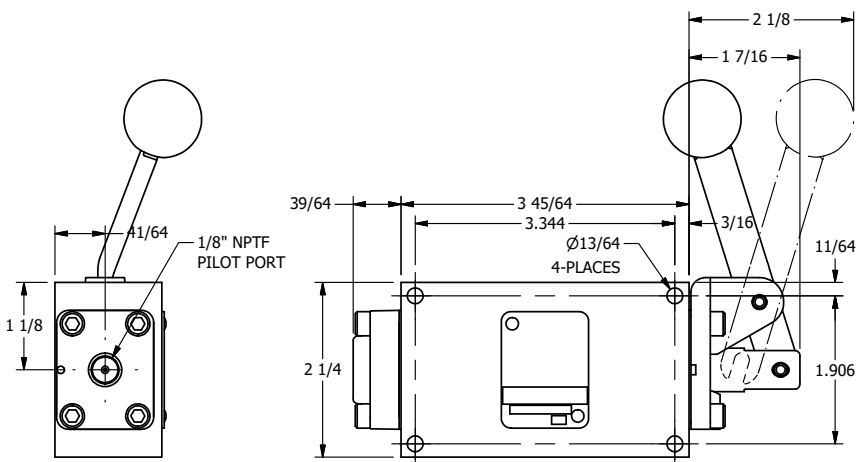

4

3

2

1

AAA
PRODUCTS
INTERNATIONAL

**AAA PRODUCTS
INTERNATIONAL**
7114 Harry Hines Blvd
Dallas, TX 75235

TITLE: 3/8" SIDE PORT, LEVER, 2 POS,
FRCTN POS, PILOT RTRN,
BNT LVR LFT, RED KNB, 90D LVR

DRAWING NO.:
DIM_HR3BLJR