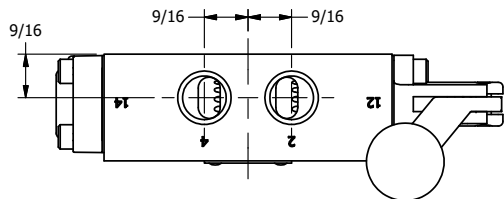

4

3

2

1

AAA
PRODUCTS
INTERNATIONAL

**AAA PRODUCTS
INTERNATIONAL**
7114 Harry Hines Blvd
Dallas, TX 75235

TITLE: 3/8" SIDE PORT, LEVER, 2 POS,
FRCTN POS, PILOT RTRN,
BNT LVR LFT, RED KNB, 90D LVR

DRAWING NO.:
DIM_HR3BLJR