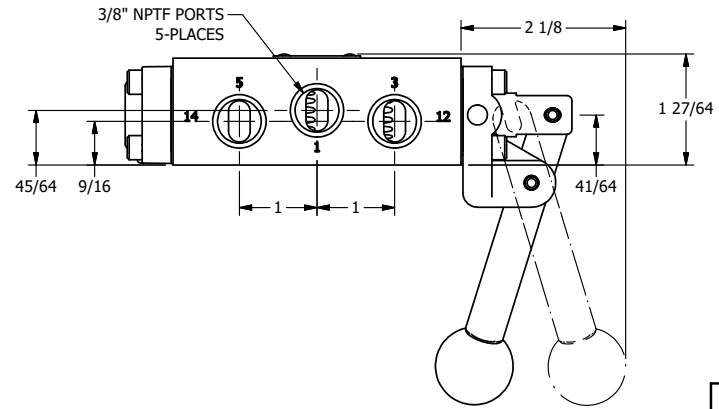

AAA
PRODUCTS
INTERNATIONAL

**AAA PRODUCTS
INTERNATIONAL**
7114 Harry Hines Blvd
Dallas, TX 75235

TITLE: 3/8" SIDE PORT, LEVER, 2 POS,
FRCTN POS, PILOT RTRN, BNT LVR LFT,
RED KNB, LOCKOUT C, 180D LVR

DRAWING NO.:
DIM_HR3BLJLOT