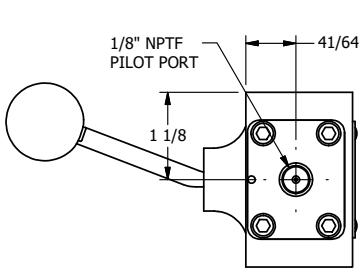

AAA
PRODUCTS
INTERNATIONAL

**AAA PRODUCTS
INTERNATIONAL**
7114 Harry Hines Blvd
Dallas, TX 75235

TITLE: 3/8" SIDE PORT, LEVER, 2 POS,
FRCTN POS, PILOT RTRN, BNT LVR LFT,
RED KNB, LOCKOUT C, 180D LVR

DRAWING NO.:
DIM_HR3BLJLOT