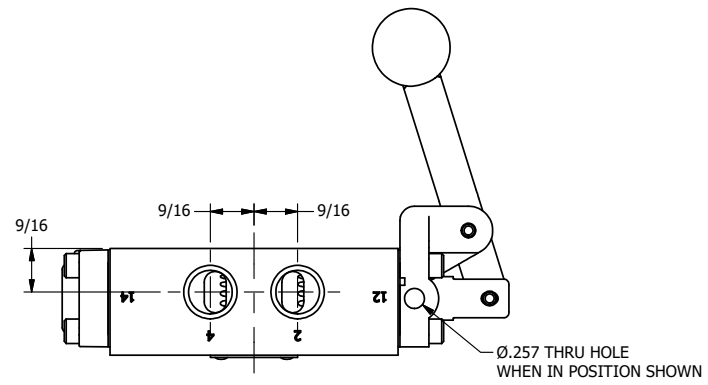

AAA
PRODUCTS
INTERNATIONAL

**AAA PRODUCTS
INTERNATIONAL**
7114 Harry Hines Blvd
Dallas, TX 75235

TITLE: 3/8" SIDE PORT, LEVER, 2 POS,
FRCTN POS, PILOT RTRN, BNT LVR LFT,
RED KNB, LOCKOUT C, 180D LVR

DRAWING NO.:
DIM_HR3BLJLOT