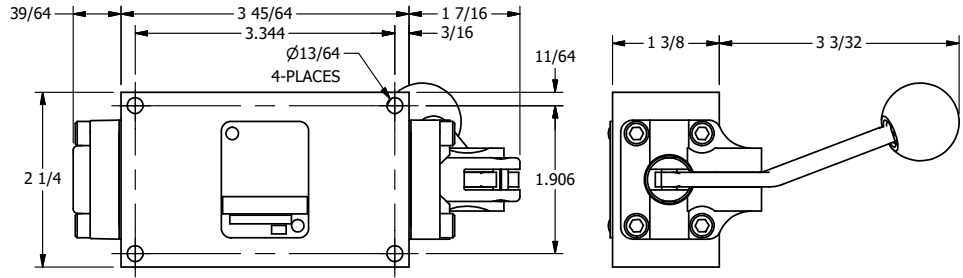

AAA
PRODUCTS
INTERNATIONAL

**AAA PRODUCTS
INTERNATIONAL**
7114 Harry Hines Blvd
Dallas, TX 75235

TITLE: 3/8" SIDE PORT, LEVER, 2 POS,
FRCTN POS, PILOT RTRN, BNT LVR LFT,
RED KNB, LOCKOUT C, 180D LVR

DRAWING NO.:
DIM_HR3BLJLOT