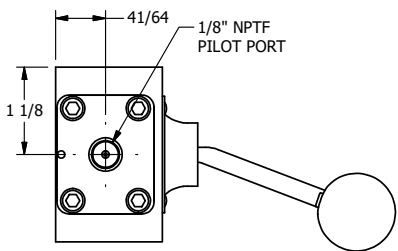

4

3

2

1

AAA
PRODUCTS
INTERNATIONAL

**AAA PRODUCTS
INTERNATIONAL**
7114 Harry Hines Blvd
Dallas, TX 75235

TITLE: 3/8" SIDE PORT, LEVER, 2 POS,
FRCTN POS, PILOT RTRN,
BNT LVR LFT, RED KNB, LOCKOUT C

DRAWING NO.:
DIM_HR3BLJLO