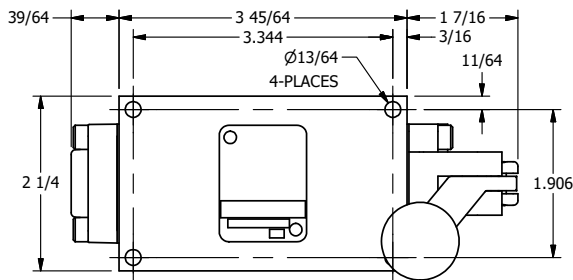

4

3

2

1

AAA
PRODUCTS
INTERNATIONAL

**AAA PRODUCTS
INTERNATIONAL**
7114 Harry Hines Blvd
Dallas, TX 75235

TITLE: 3/8" SIDE PORT, LEVER, 2 POS,
FRCTN POS, PILOT RTRN,
BNT LVR LFT, RED KNB, LOCKOUT C

DRAWING NO.:
DIM_HR3BLJLO