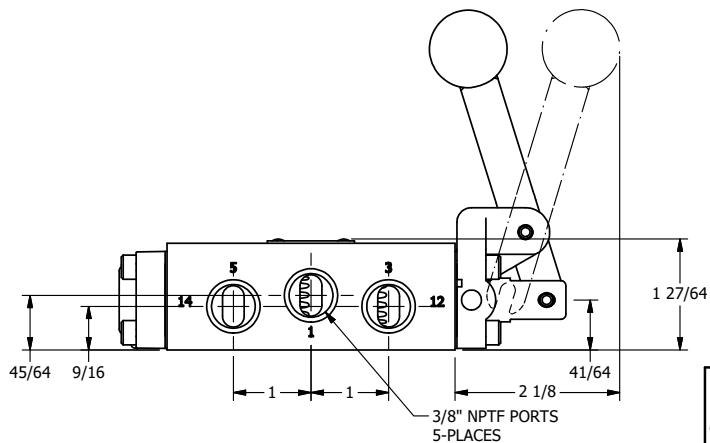

4

3

2

1

AAA
PRODUCTS
INTERNATIONAL

**AAA PRODUCTS
INTERNATIONAL**
7114 Harry Hines Blvd
Dallas, TX 75235

TITLE: 3/8" SIDE PORT, LEVER, 2 POS,
FRCTN POS, PILOT RTRN,
BNT LVR LFT, RED KNB, LOCKOUT C

DRAWING NO.:
DIM_HR3BLJLO