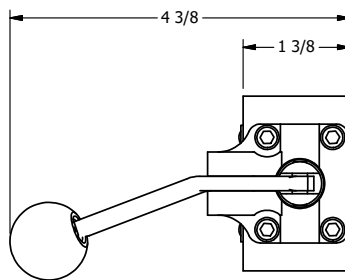

4

3

2

1

AAA
PRODUCTS
INTERNATIONAL

**AAA PRODUCTS
INTERNATIONAL**
7114 Harry Hines Blvd
Dallas, TX 75235

TITLE: 3/8" SIDE PORT, LEVER, 2 POS,
FRCTN POS, PILOT RTRN,
BNT LVR LFT, RED KNB, LOCKOUT C

DRAWING NO.:
DIM_HR3BLJLO