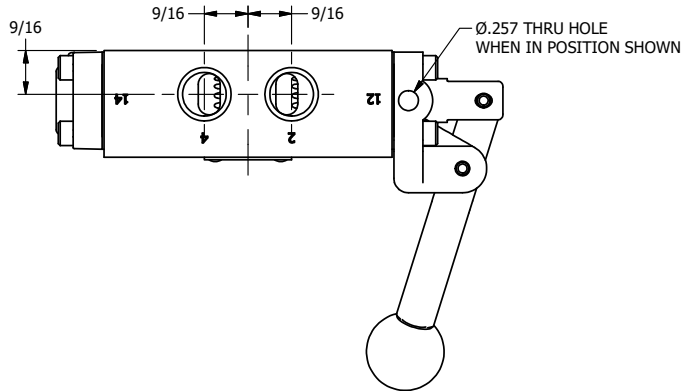

4

3

2

1

AAA
PRODUCTS
INTERNATIONAL

**AAA PRODUCTS
INTERNATIONAL**
7114 Harry Hines Blvd
Dallas, TX 75235

TITLE: 3/8" SIDE PORT, LEVER, 2 POS,
FRCTN POS, PILOT RTRN,
BNT LVR LFT, RED KNB, LOCKOUT C

DRAWING NO.:
DIM_HR3BLJLO