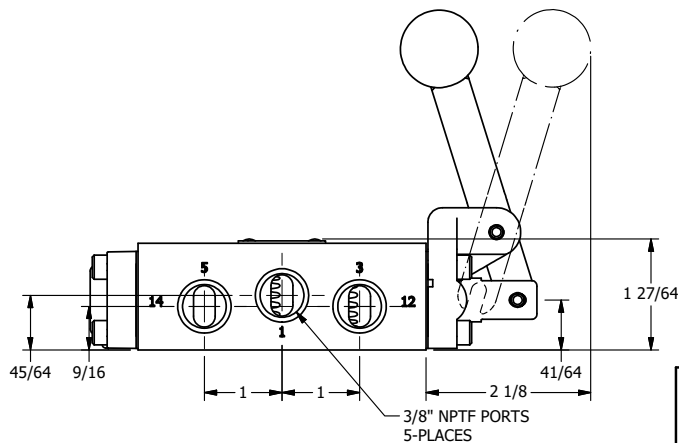

4

3

2

1

AAA
PRODUCTS
INTERNATIONAL

AAA PRODUCTS INTERNATIONAL
7114 Harry Hines Blvd
Dallas, TX 75235

TITLE: 3/8" SIDE PORT, LEVER, 2 POS,
PILOT RTRN, BNT LVR LFT,
RED KNOB

DRAWING NO.:
DIM_HR3BLJ