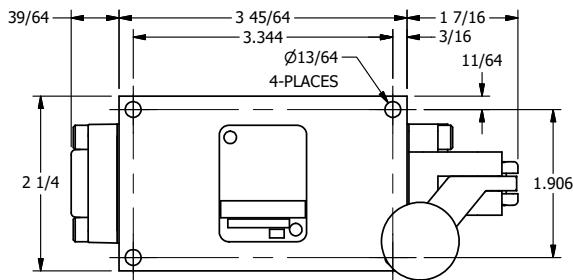

4

3

2

1

AAA
PRODUCTS
INTERNATIONAL

AAA PRODUCTS INTERNATIONAL
7114 Harry Hines Blvd
Dallas, TX 75235

TITLE: 3/8" SIDE PORT, LEVER, 2 POS,
PILOT RTRN, BNT LVR LFT,
RED KNOB

DRAWING NO.:
DIM_HR3BLJ