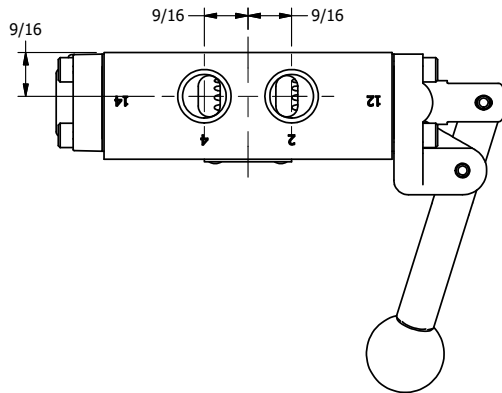

4

3

2

1

AAA
PRODUCTS
INTERNATIONAL

AAA PRODUCTS INTERNATIONAL
7114 Harry Hines Blvd
Dallas, TX 75235

TITLE: 3/8" SIDE PORT, LEVER, 2 POS,
PILOT RTRN, BNT LVR LFT,
RED KNOB

DRAWING NO.:
DIM_HR3BLJ