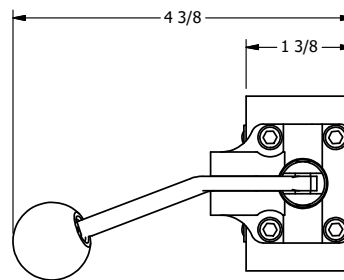

4

3

2

1

AAA
PRODUCTS
INTERNATIONAL

AAA PRODUCTS INTERNATIONAL
7114 Harry Hines Blvd
Dallas, TX 75235

TITLE: 3/8" SIDE PORT, LEVER, 2 POS,
PILOT RTRN, BNT LVR LFT,
RED KNOB

DRAWING NO.:
DIM_HR3BLJ