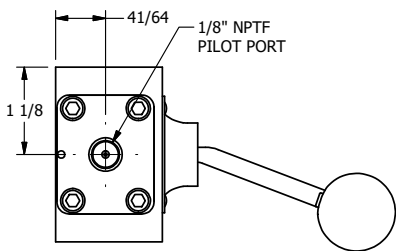

4

3

2

1

AAA
PRODUCTS
INTERNATIONAL

AAA PRODUCTS INTERNATIONAL
7114 Harry Hines Blvd
Dallas, TX 75235

TITLE: 3/8" SIDE PORT, LEVER, 2 POS,
PILOT RTRN, BNT LVR LFT,
RED KNOB

DRAWING NO.:
DIM_HR3BLJ