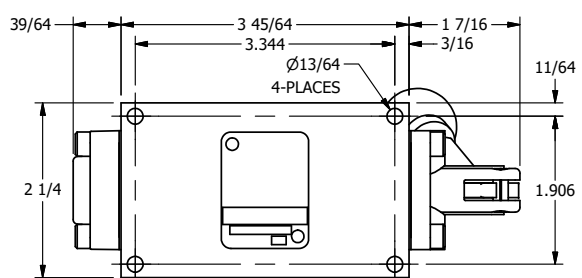

AAA
PRODUCTS
INTERNATIONAL

AAA PRODUCTS INTERNATIONAL
7114 Harry Hines Blvd
Dallas, TX 75235

TITLE: 3/8" SIDE PORT, LEVER, 2 POS,
FRCTN POS, PILOT RTRN,
BNT LVR LFT, HVY DTY, 180D LVR

DRAWING NO.:
DIM_HR3BLHT