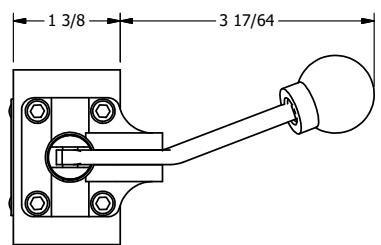

AAA
PRODUCTS
INTERNATIONAL

AAA PRODUCTS INTERNATIONAL
7114 Harry Hines Blvd
Dallas, TX 75235

TITLE: 3/8" SIDE PORT, LEVER, 2 POS,
FRCTN POS, PILOT RTRN,
BNT LVR LFT, HVY DTY, 180D LVR

DRAWING NO.:
DIM_HR3BLHT