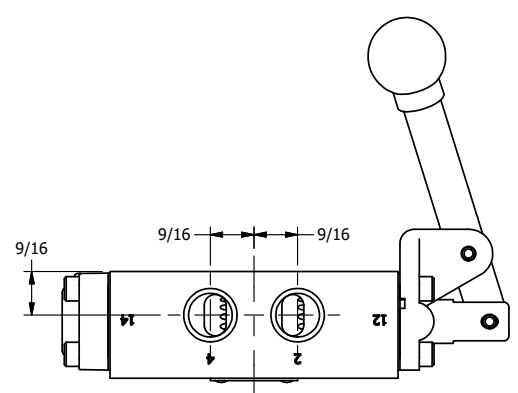

AAA
PRODUCTS
INTERNATIONAL

AAA PRODUCTS INTERNATIONAL
7114 Harry Hines Blvd
Dallas, TX 75235

TITLE: 3/8" SIDE PORT, LEVER, 2 POS,
FRCTN POS, PILOT RTRN,
BNT LVR LFT, HVY DTY, 180D LVR

DRAWING NO.:
DIM_HR3BLHT