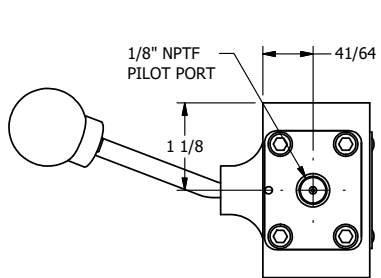

AAA
PRODUCTS
INTERNATIONAL

AAA PRODUCTS INTERNATIONAL
7114 Harry Hines Blvd
Dallas, TX 75235

TITLE: 3/8" SIDE PORT, LEVER, 2 POS,
FRCTN POS, PILOT RTRN,
BNT LVR LFT, HVY DTY, 180D LVR

DRAWING NO.:
DIM_HR3BLHT