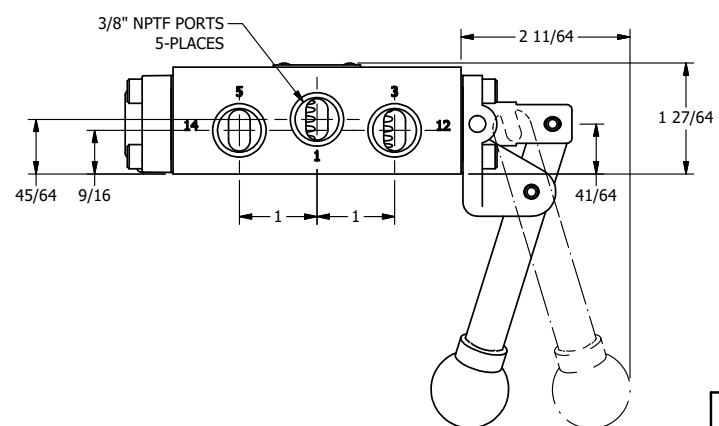

AAA
PRODUCTS
INTERNATIONAL

AAA PRODUCTS INTERNATIONAL
7114 Harry Hines Blvd
Dallas, TX 75235

TITLE: 3/8" SIDE PORT, LEVER, 2 POS,
FRCTN POS, PILOT RTRN,
BNT LVR LFT, HVY DTY, 180D LVR

DRAWING NO.:
DIM_HR3BLHT