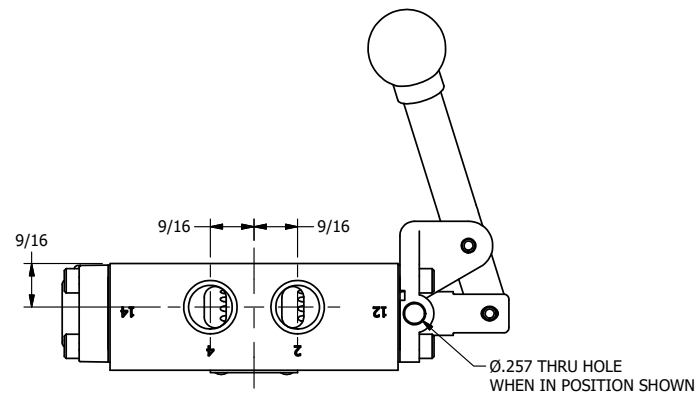

AAA
PRODUCTS
INTERNATIONAL

**AAA PRODUCTS
INTERNATIONAL**
7114 Harry Hines Blvd
Dallas, TX 75235

TITLE: 3/8" SIDE PORT, LEVER, 2 POS,
FRCTN POS, PILOT RTRN, BNT LVR LFT,
HVY DTY, LOCKOUT C, 180D LVR

DRAWING NO.:
DIM_HR3BLHLOT