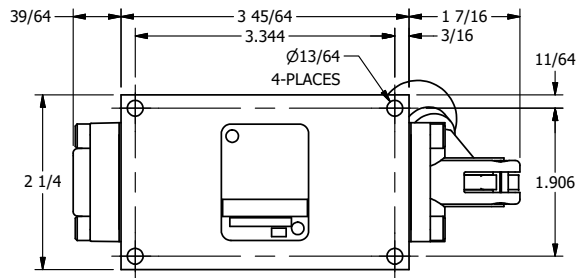

AAA
PRODUCTS
INTERNATIONAL

**AAA PRODUCTS
INTERNATIONAL**
7114 Harry Hines Blvd
Dallas, TX 75235

TITLE: 3/8" SIDE PORT, LEVER, 2 POS,
FRCTN POS, PILOT RTRN, BNT LVR LFT,
HVY DTY, LOCKOUT C, 180D LVR

DRAWING NO.:
DIM_HR3BLHLOT