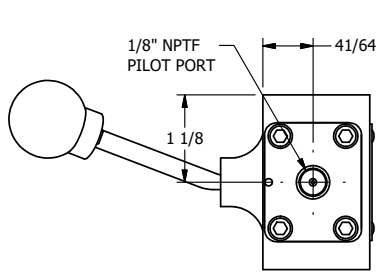

AAA
PRODUCTS
INTERNATIONAL

**AAA PRODUCTS
INTERNATIONAL**
7114 Harry Hines Blvd
Dallas, TX 75235

TITLE: 3/8" SIDE PORT, LEVER, 2 POS,
FRCTN POS, PILOT RTRN, BNT LVR LFT,
HVY DTY, LOCKOUT C, 180D LVR

DRAWING NO.:
DIM_HR3BLHLOT