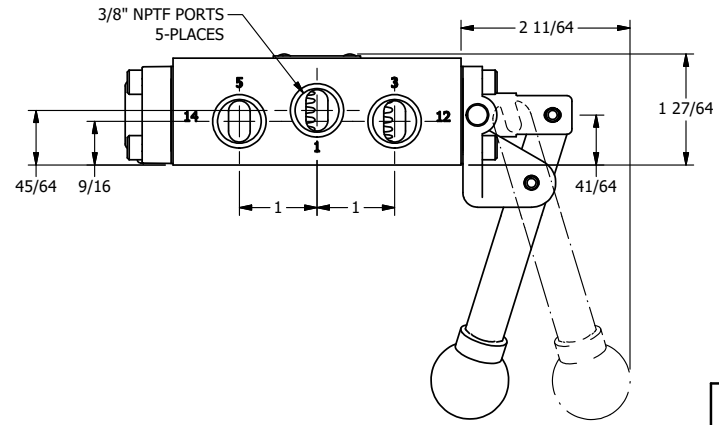

AAA
PRODUCTS
INTERNATIONAL

**AAA PRODUCTS
INTERNATIONAL**
7114 Harry Hines Blvd
Dallas, TX 75235

TITLE: 3/8" SIDE PORT, LEVER, 2 POS,
FRCTN POS, PILOT RTRN, BNT LVR LFT,
HVY DTY, LOCKOUT C, 180D LVR

DRAWING NO.:
DIM_HR3BLHLOT