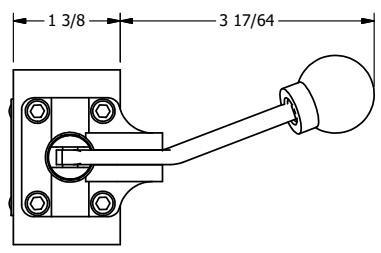

AAA
PRODUCTS
INTERNATIONAL

**AAA PRODUCTS
INTERNATIONAL**
7114 Harry Hines Blvd
Dallas, TX 75235

TITLE: 3/8" SIDE PORT, LEVER, 2 POS,
FRCTN POS, PILOT RTRN, BNT LVR LFT,
HVY DTY, LOCKOUT C, 180D LVR

DRAWING NO.:
DIM_HR3BLHLOT