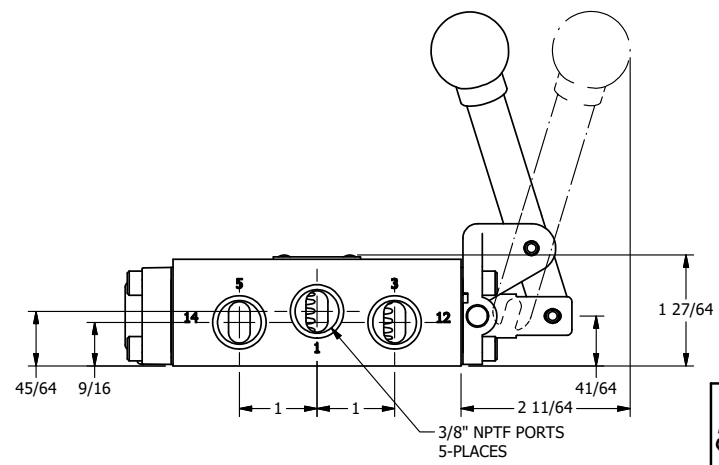

4

3

2

1

AAA
PRODUCTS
INTERNATIONAL

**AAA PRODUCTS
INTERNATIONAL**
7114 Harry Hines Blvd
Dallas, TX 75235

TITLE: 3/8" SIDE PORT, LEVER, 2 POS,
FRCTN POS, PILOT RTRN,
BNT LVR LFT, HVY DTY, LOCKOUT C

DRAWING NO.:
DIM_HR3BLHLO