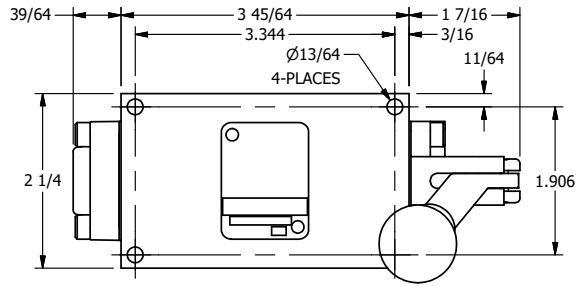

4

3

2

1

AAA
PRODUCTS
INTERNATIONAL

**AAA PRODUCTS
INTERNATIONAL**
7114 Harry Hines Blvd
Dallas, TX 75235

TITLE: 3/8" SIDE PORT, LEVER, 2 POS,
FRCTN POS, PILOT RTRN,
BNT LVR LFT, HVY DTY, LOCKOUT C

DRAWING NO.:
DIM_HR3BLHLO