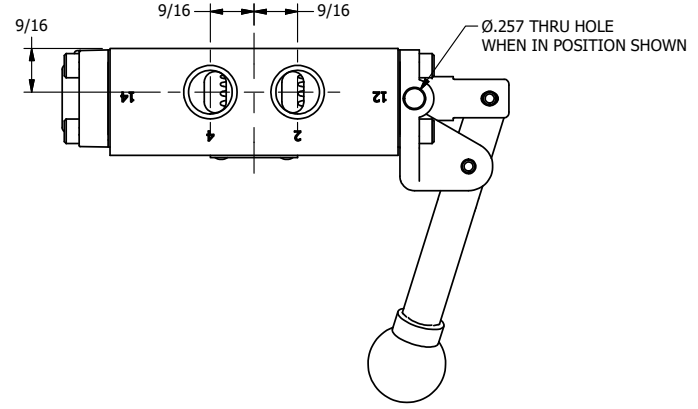

4

3

2

1

AAA
PRODUCTS
INTERNATIONAL

**AAA PRODUCTS
INTERNATIONAL**
7114 Harry Hines Blvd
Dallas, TX 75235

TITLE: 3/8" SIDE PORT, LEVER, 2 POS,
FRCTN POS, PILOT RTRN,
BNT LVR LFT, HVY DTY, LOCKOUT C

DRAWING NO.:
DIM_HR3BLHLO