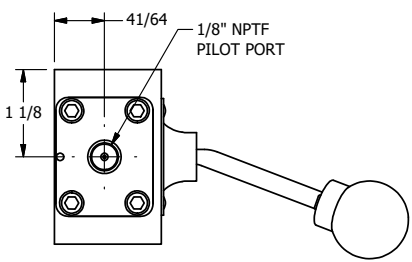

4

3

2

1

AAA
PRODUCTS
INTERNATIONAL

**AAA PRODUCTS
INTERNATIONAL**
7114 Harry Hines Blvd
Dallas, TX 75235

TITLE: 3/8" SIDE PORT, LEVER, 2 POS,
FRCTN POS, PILOT RTRN,
BNT LVR LFT, HVY DTY, LOCKOUT C

DRAWING NO.:
DIM_HR3BLHLO