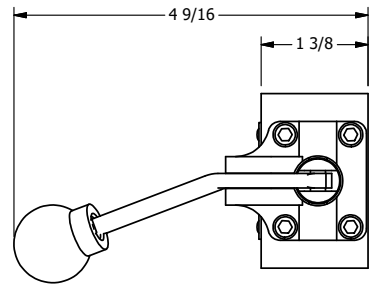

4

3

2

1

AAA
PRODUCTS
INTERNATIONAL

**AAA PRODUCTS
INTERNATIONAL**
7114 Harry Hines Blvd
Dallas, TX 75235

TITLE: 3/8" SIDE PORT, LEVER, 2 POS,
FRCTN POS, PILOT RTRN,
BNT LVR LFT, HVY DTY, LOCKOUT C

DRAWING NO.:
DIM_HR3BLHLO