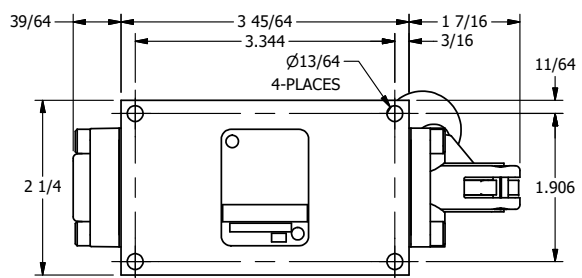

AAA
PRODUCTS
INTERNATIONAL

**AAA PRODUCTS
INTERNATIONAL**
7114 Harry Hines Blvd
Dallas, TX 75235

TITLE: 3/8" SIDE PORT, LEVER, 2 POS,
FRCTN POS, PILOT RTRN, BNT LVR LFT,
HVY DTY, RED KNB, LCK C, 180D LVR