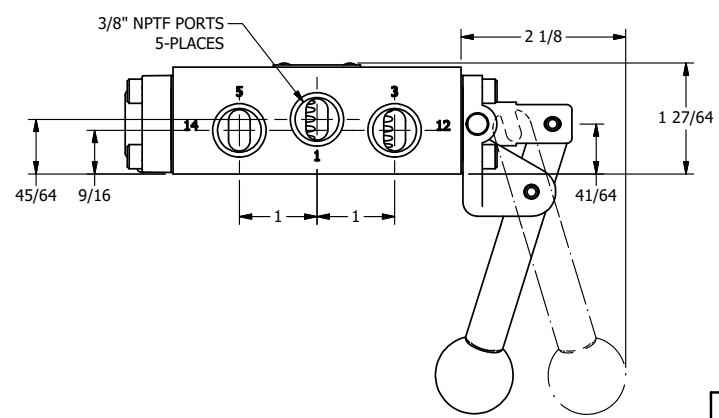

AAA
PRODUCTS
INTERNATIONAL

**AAA PRODUCTS
INTERNATIONAL**
7114 Harry Hines Blvd
Dallas, TX 75235

TITLE: 3/8" SIDE PORT, LEVER, 2 POS,
FRCTN POS, PILOT RTRN, BNT LVR LFT,
HVY DTY, RED KNB, LCK C, 180D LVR