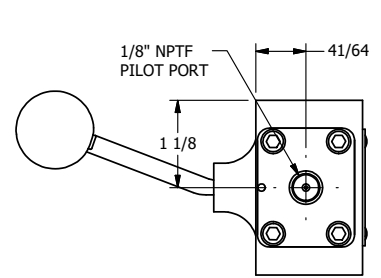

AAA
PRODUCTS
INTERNATIONAL

**AAA PRODUCTS
INTERNATIONAL**
7114 Harry Hines Blvd
Dallas, TX 75235

TITLE: 3/8" SIDE PORT, LEVER, 2 POS,
FRCTN POS, PILOT RTRN, BNT LVR LFT,
HVY DTY, RED KNB, LCK C, 180D LVR