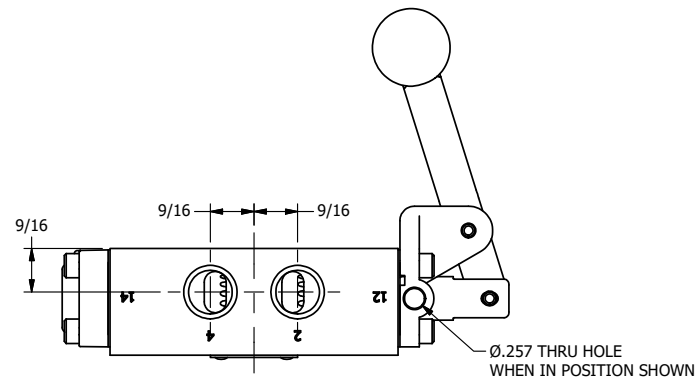

AAA
PRODUCTS
INTERNATIONAL

**AAA PRODUCTS
INTERNATIONAL**
7114 Harry Hines Blvd
Dallas, TX 75235

TITLE: 3/8" SIDE PORT, LEVER, 2 POS,
FRCTN POS, PILOT RTRN, BNT LVR LFT,
HVY DTY, RED KNB, LCK C, 180D LVR