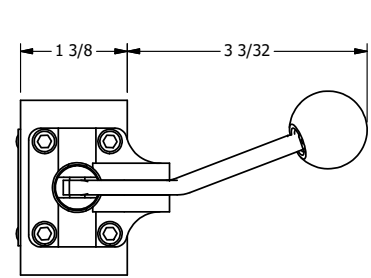

AAA
PRODUCTS
INTERNATIONAL

**AAA PRODUCTS
INTERNATIONAL**
7114 Harry Hines Blvd
Dallas, TX 75235

TITLE: 3/8" SIDE PORT, LEVER, 2 POS,
FRCTN POS, PILOT RTRN, BNT LVR LFT,
HVY DTY, RED KNB, LCK C, 180D LVR