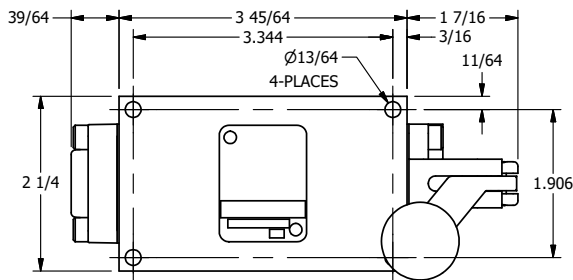

4

3

2

1

AAA
PRODUCTS
INTERNATIONAL

**AAA PRODUCTS
INTERNATIONAL**
7114 Harry Hines Blvd
Dallas, TX 75235

TITLE: 3/8" SIDE PORT, LEVER, 2 POS,
FRCTN POS, PILOT RTRN, BNT LVR LFT,
HVY DTY, RED KNB, LOCKOUT C

DRAWING NO.:
DIM_HR3BLHJLO