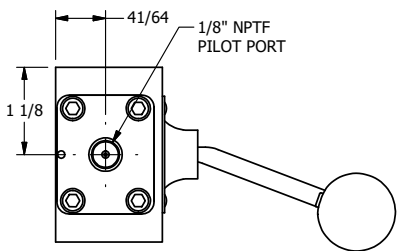

4

3

2

1

AAA
PRODUCTS
INTERNATIONAL

**AAA PRODUCTS
INTERNATIONAL**
7114 Harry Hines Blvd
Dallas, TX 75235

TITLE: 3/8" SIDE PORT, LEVER, 2 POS,
FRCTN POS, PILOT RTRN, BNT LVR LFT,
HVY DTY, RED KNB, LOCKOUT C

DRAWING NO.:
DIM_HR3BLHJLO