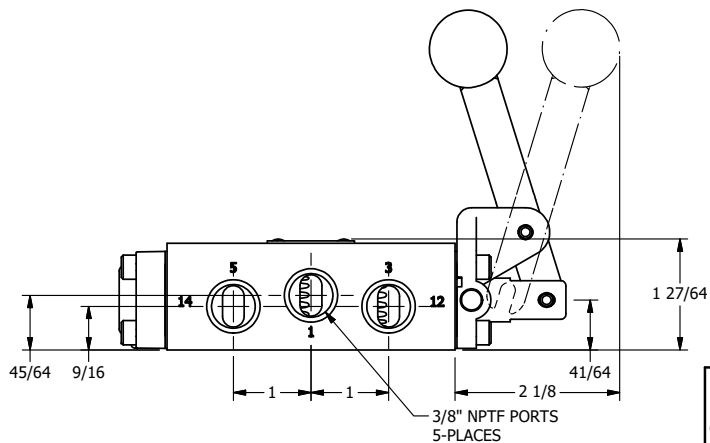

4

3

2

1

AAA
PRODUCTS
INTERNATIONAL

**AAA PRODUCTS
INTERNATIONAL**
7114 Harry Hines Blvd
Dallas, TX 75235

TITLE: 3/8" SIDE PORT, LEVER, 2 POS,
FRCTN POS, PILOT RTRN, BNT LVR LFT,
HVY DTY, RED KNB, LOCKOUT C

DRAWING NO.:
DIM_HR3BLHJLO