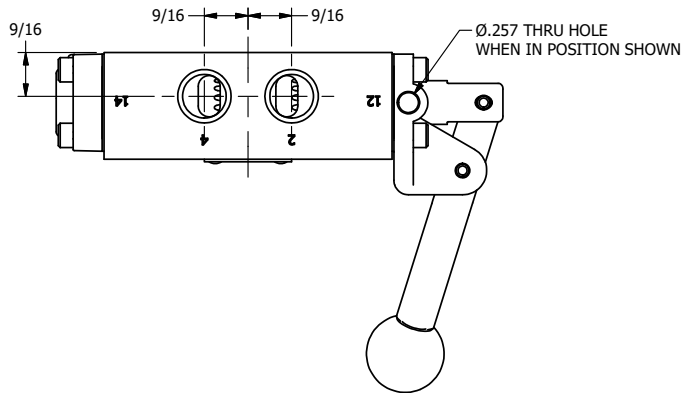

4

3

2

1

AAA
PRODUCTS
INTERNATIONAL

**AAA PRODUCTS
INTERNATIONAL**
7114 Harry Hines Blvd
Dallas, TX 75235

TITLE: 3/8" SIDE PORT, LEVER, 2 POS,
FRCTN POS, PILOT RTRN, BNT LVR LFT,
HVY DTY, RED KNB, LOCKOUT C

DRAWING NO.:
DIM_HR3BLHJLO