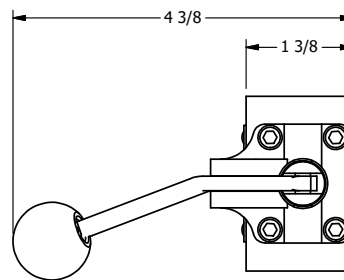

4

3

2

1

AAA
PRODUCTS
INTERNATIONAL

**AAA PRODUCTS
INTERNATIONAL**
7114 Harry Hines Blvd
Dallas, TX 75235

TITLE: 3/8" SIDE PORT, LEVER, 2 POS,
FRCTN POS, PILOT RTRN, BNT LVR LFT,
HVY DTY, RED KNB, LOCKOUT C

DRAWING NO.:
DIM_HR3BLHJLO