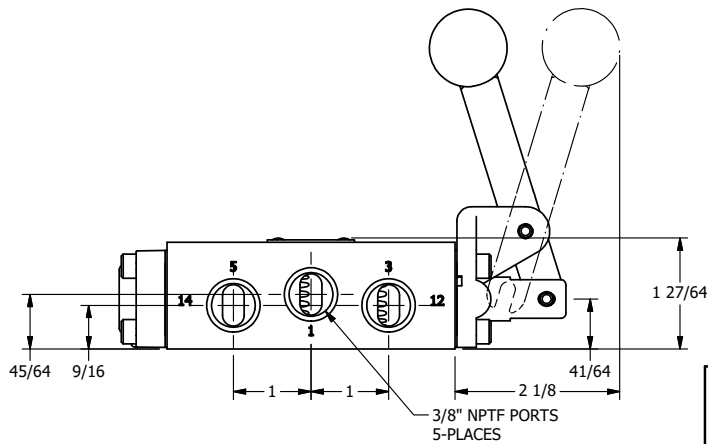

4

3

2

1

AAA
PRODUCTS
INTERNATIONAL

AAA PRODUCTS INTERNATIONAL
7114 Harry Hines Blvd
Dallas, TX 75235

TITLE: 3/8" SIDE PORT, LEVER, 2 POS,
FRCTN POS, PILOT RTRN,
BNT LVR LFT, HVY DTY, RED KNOB

DRAWING NO.:
DIM_HR3BLHJ