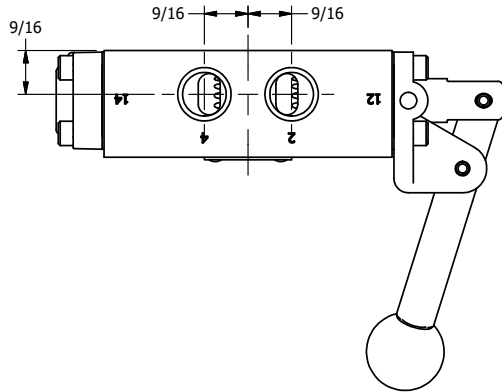

4

3

2

1

AAA
PRODUCTS
INTERNATIONAL

AAA PRODUCTS INTERNATIONAL
7114 Harry Hines Blvd
Dallas, TX 75235

TITLE: 3/8" SIDE PORT, LEVER, 2 POS,
FRCTN POS, PILOT RTRN,
BNT LVR LFT, HVY DTY, RED KNOB

DRAWING NO.:
DIM_HR3BLHJ