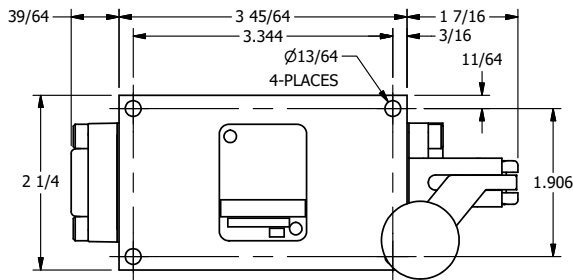

4

3

2

1

AAA
PRODUCTS
INTERNATIONAL

AAA PRODUCTS INTERNATIONAL
7114 Harry Hines Blvd
Dallas, TX 75235

TITLE: 3/8" SIDE PORT, LEVER, 2 POS,
FRCTN POS, PILOT RTRN,
BNT LVR LFT, HVY DTY, RED KNOB

DRAWING NO.:
DIM_HR3BLHJ