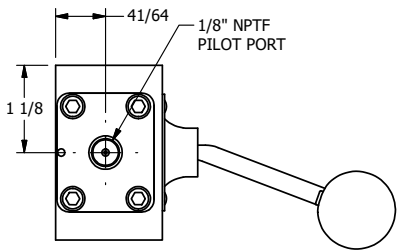

4

3

2

1

AAA
PRODUCTS
INTERNATIONAL

AAA PRODUCTS INTERNATIONAL
7114 Harry Hines Blvd
Dallas, TX 75235

TITLE: 3/8" SIDE PORT, LEVER, 2 POS,
FRCTN POS, PILOT RTRN,
BNT LVR LFT, HVY DTY, RED KNOB

DRAWING NO.:
DIM_HR3BLHJ