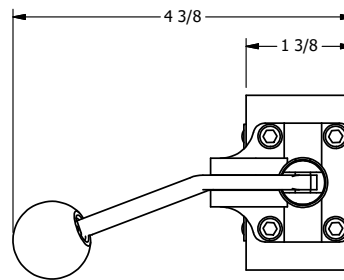

4

3

2

1

AAA
PRODUCTS
INTERNATIONAL

AAA PRODUCTS INTERNATIONAL
7114 Harry Hines Blvd
Dallas, TX 75235

TITLE: 3/8" SIDE PORT, LEVER, 2 POS,
FRCTN POS, PILOT RTRN,
BNT LVR LFT, HVY DTY, RED KNOB

DRAWING NO.:
DIM_HR3BLHJ