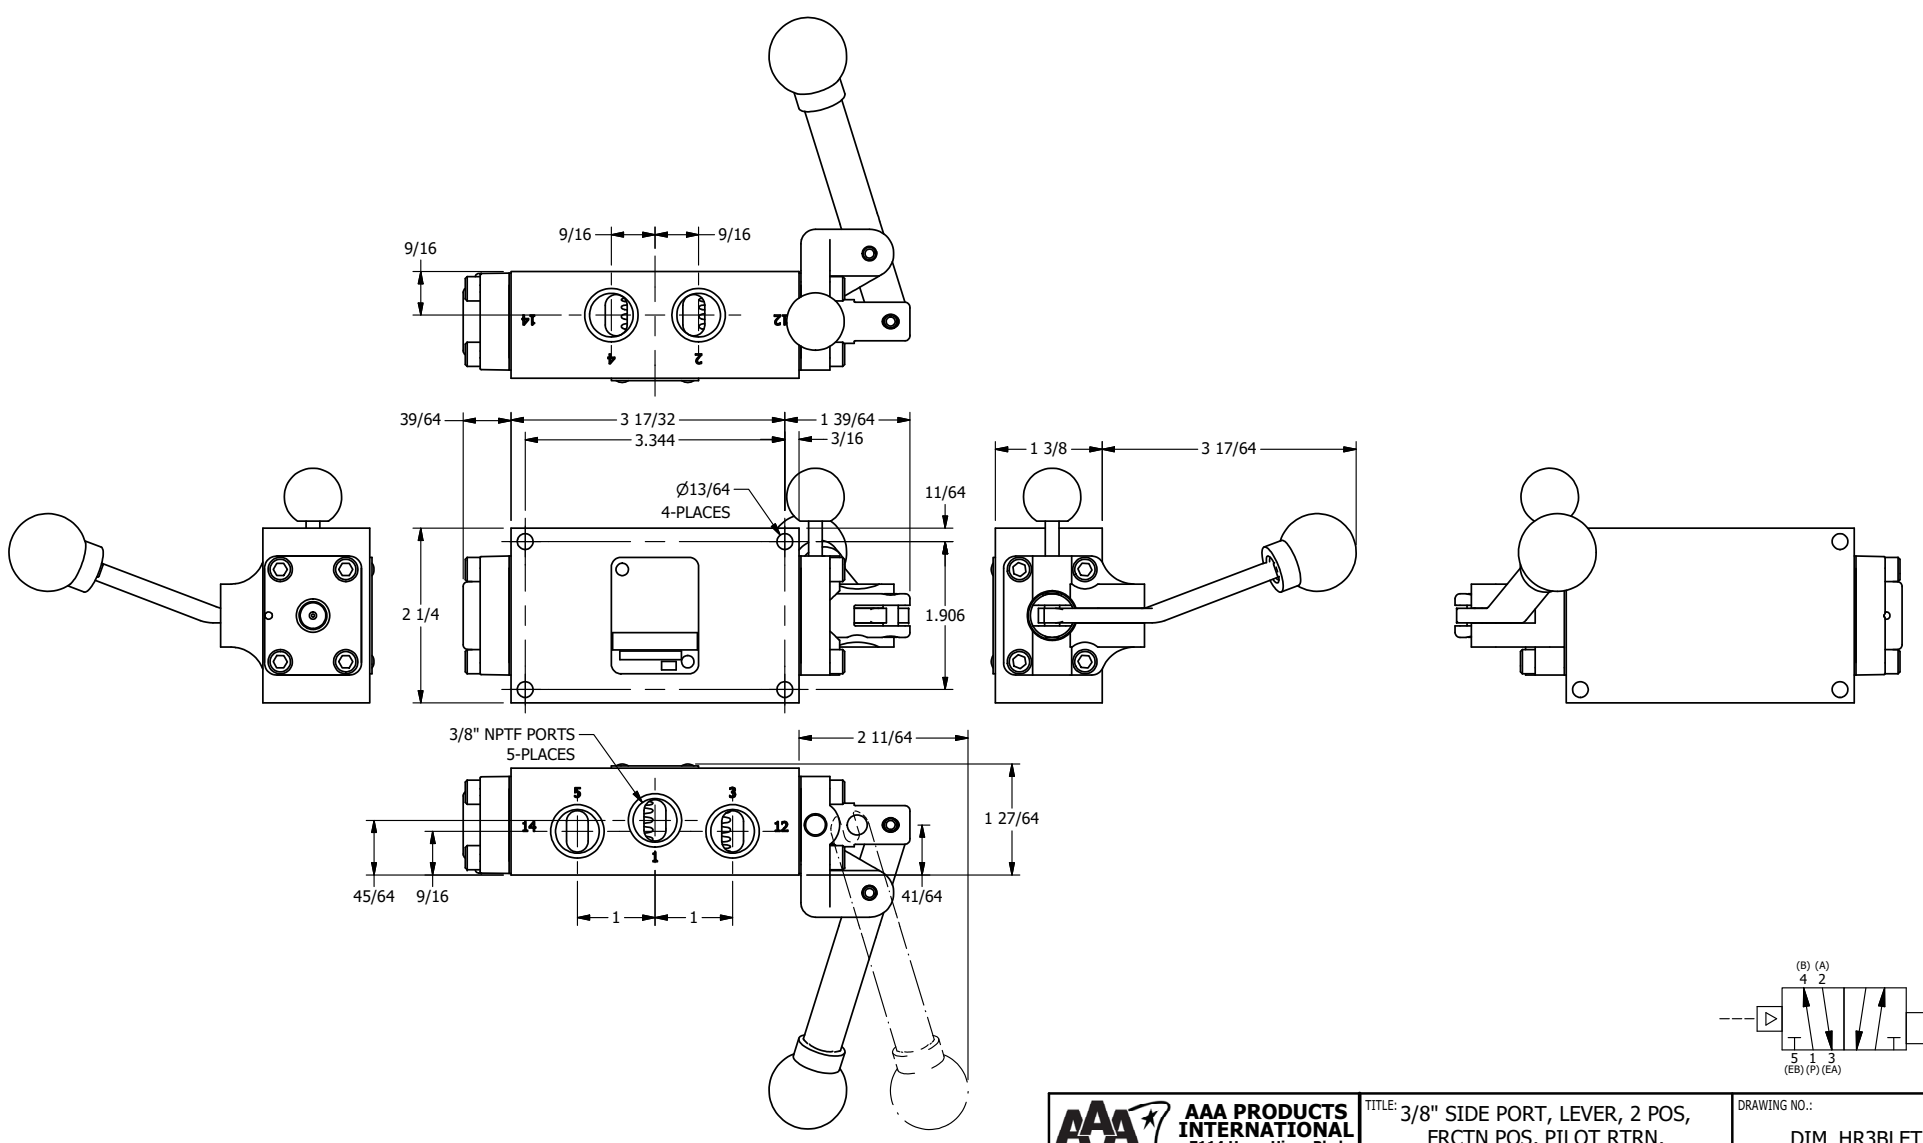

AAA
PRODUCTS
INTERNATIONAL

**AAA PRODUCTS
INTERNATIONAL**
7114 Harry Hines Blvd
Dallas, TX 75235

TITLE: 3/8" SIDE PORT, LEVER, 2 POS,
FRCTN POS, PILOT RTRN,
PINLOCK A & C, 180D LVR

DRAWING NO.:
DIM_HR3BLET