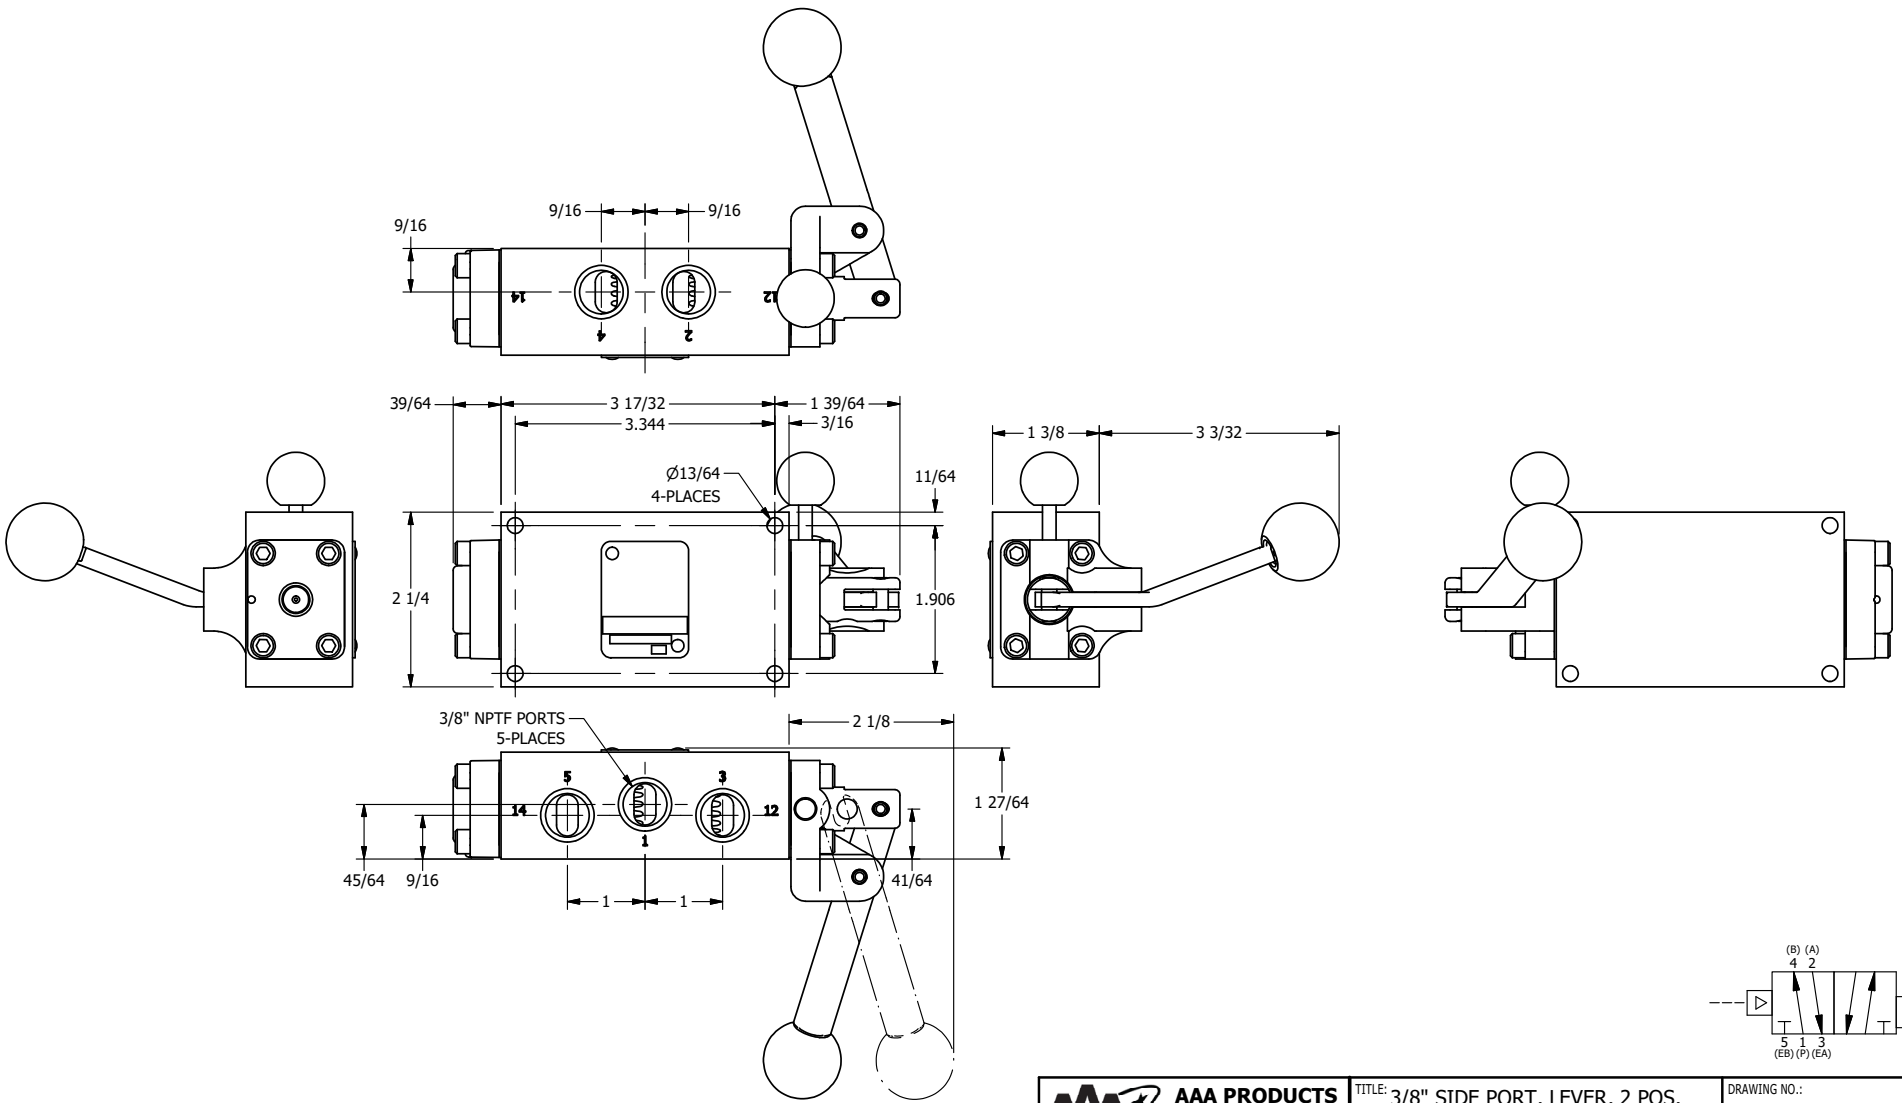

AAA
PRODUCTS
INTERNATIONAL

AAA PRODUCTS INTERNATIONAL
7114 Harry Hines Blvd
Dallas, TX 75235

TITLE: 3/8" SIDE PORT, LEVER, 2 POS,
FRCTN POS, PILOT RTRN, BNT LVR LFT,
PINLOCK A & C, RED KNB, 180D LVR

DRAWING NO.:
DIM_HR3BLEJT